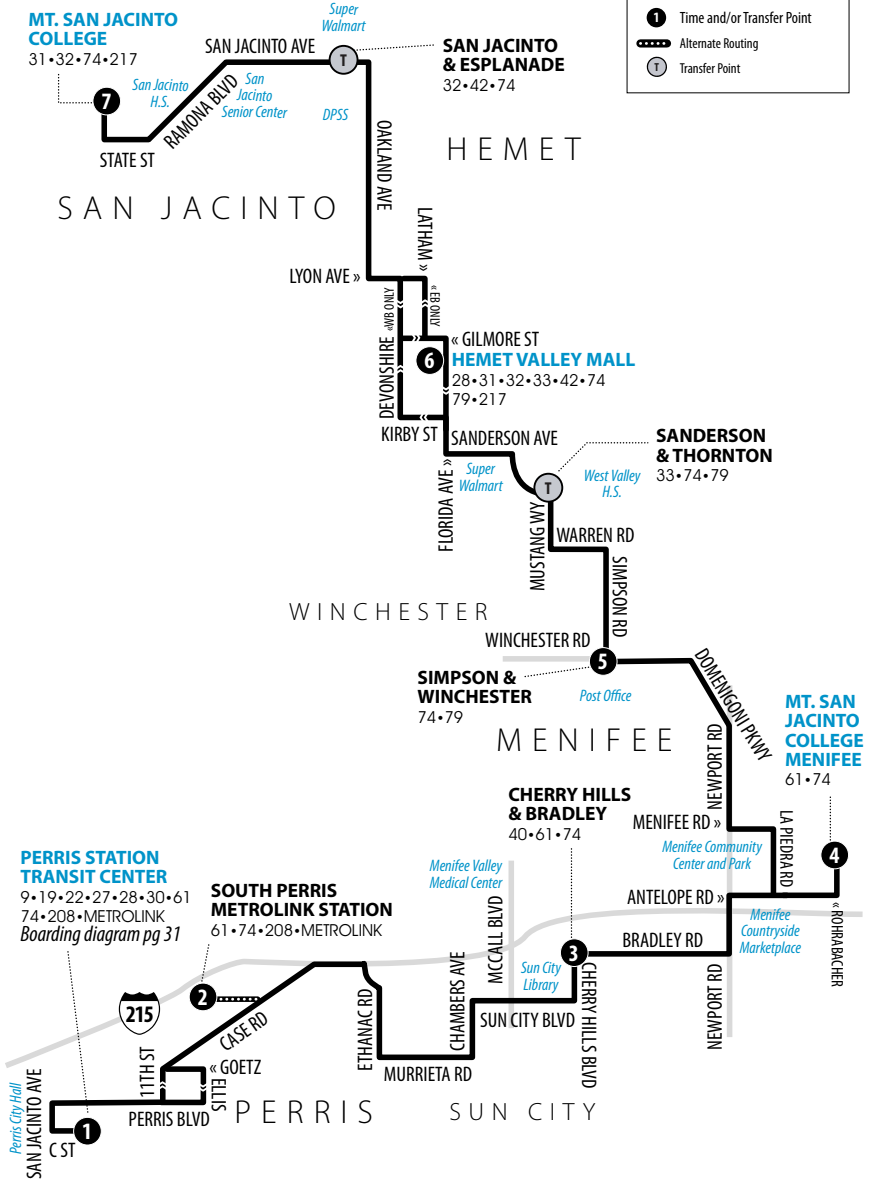

Legend | Map not to scale

- 1** Time and/or Transfer Point
- ⋯** Alternate Routing
- T** Transfer Point

74

Weekdays | Eastbound to Hemet Valley Mall and MSJC San Jacinto

A.M. times are in PLAIN, P.M. times are in BOLD | Times are approximate

Perris Station Transit Center	South Perris Metrolink Station	Cherry Hills & Bradley	Mt. San Jacinto College Menifee	Simpson & Winchester	Hemet Valley Mall	Mt. San Jacinto College San Jacinto
1	2	3	4	5	6	7
5:45	—	6:07	6:21	6:37	7:00	7:27
6:46	—	7:08	7:22	7:38	8:01	8:29
7:52	—	8:16	8:33	8:49	9:15	9:38
8:48	9:01	9:16	9:32	9:48	10:14	10:41
9:50	—	10:14	10:30	10:45	11:11	11:38
10:52	—	11:16	11:32	11:47	12:13	12:43
11:52	—	12:17	12:36	12:51	1:15	1:45
12:51	1:03	1:18	1:36	1:52	2:22	2:55
1:58	—	2:22	2:39	2:55	3:24	3:51
3:03	—	3:26	3:43	3:59	4:23	4:48
3:59	4:12	4:28	4:45	5:01	5:26	5:53
5:19	—	5:42	6:01	6:17	6:42	7:09
6:15	6:28	6:43	6:58	7:13	7:37	8:04
7:16	7:29	7:44	7:59	8:14	8:37	9:01
8:20	8:33	8:47	9:00	9:15	9:37	10:00
9:36	—	9:59	10:12	10:27	10:48	11:11

74

Weekdays | Westbound to Perris Station Transit Center

A.M. times are in PLAIN, P.M. times are in BOLD | Times are approximate

Mt. San Jacinto College San Jacinto	Hemet Valley Mall	Simpson & Winchester	Mt. San Jacinto College Menifee	Cherry Hills & Bradley	South Perris Metrolink Station	Perris Station Transit Center
7	6	5	4	3	2	1
3:39	4:00	4:16	4:29	4:40	4:58	5:13
4:45	5:06	5:24	5:38	5:51	6:09	6:24
5:37	5:59	6:17	6:31	6:45	—	7:12
6:32	7:02	7:26	7:45	7:59	—	8:26
7:37	8:07	8:29	8:43	8:58	—	9:25
8:39	9:08	9:30	9:44	9:59	10:17	10:33
9:48	10:17	10:39	10:53	11:12	—	11:39
10:51	11:20	11:42	11:56	12:12	—	12:39
11:48	12:19	12:40	12:54	1:10	1:28	1:45
12:53	1:22	1:43	1:57	2:11	—	2:38
1:55	2:24	2:47	3:04	3:18	—	3:47
3:05	3:40	4:03	4:17	4:33	—	5:02
4:01	4:30	4:53	5:07	5:22	—	5:50
5:05	5:34	5:57	6:11	6:26	—	6:52
6:13	6:42	7:03	7:17	7:31	—	7:57
7:19	7:47	8:07	8:21	8:34	—	9:00
8:19	8:44	9:04	9:18	9:31	—	9:56
9:11	9:34	9:53	10:05	10:17	—	10:42
10:10	10:29	10:46	11:01	11:08	—	11:30