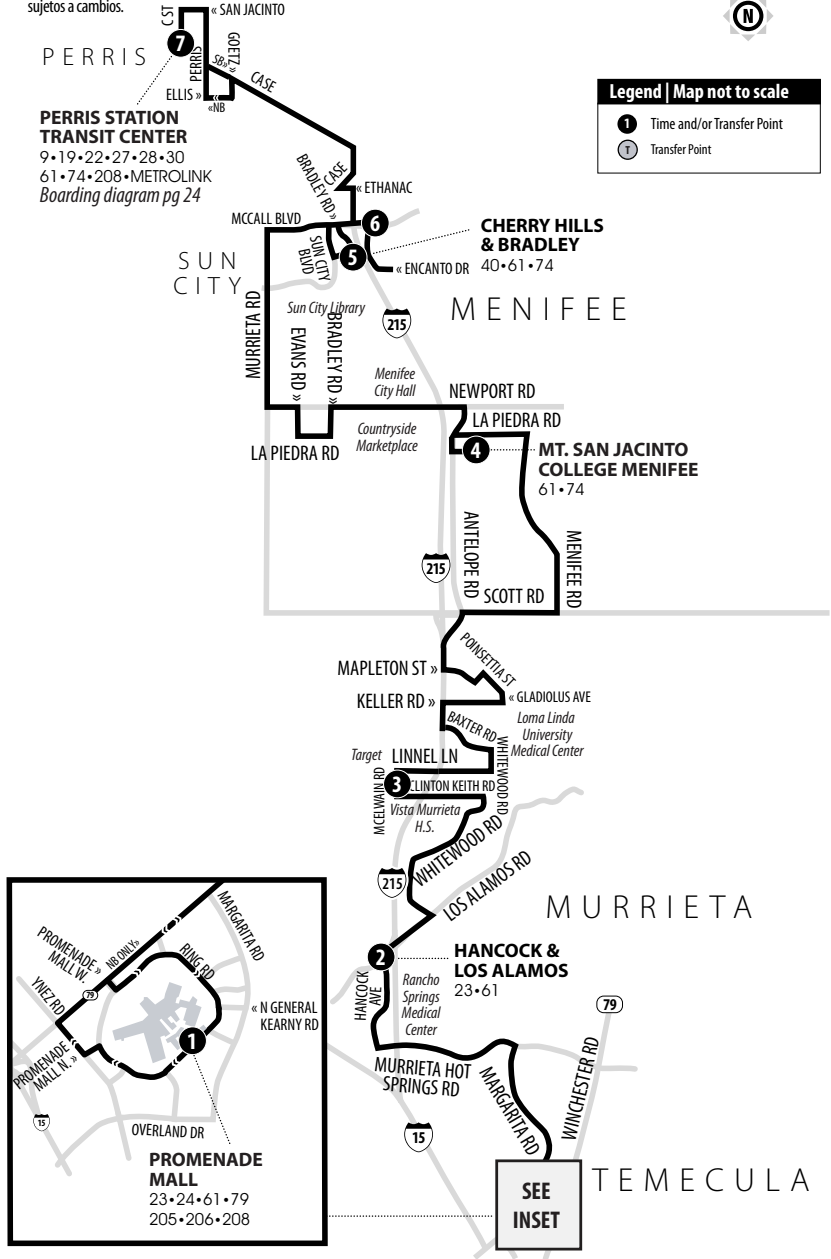

## PERRIS STATION TRANSIT CENTER - SUN CITY - MENIFEE - MURRIETA - TEMECULA

Information Center  
(951) 565-5002  
RiversideTransit.com  
RTABus.com

Routing and timetables  
subject to change.  
Rutas y horarios son  
sujetos a cambios.

### Legend | Map not to scale

- 1** Time and/or Transfer Point
- T** Transfer Point

## Southbound to Temecula (Promenade Mall) | Weekdays &amp; Weekends

A.M. times are in PLAIN, **P.M. times are in BOLD** | Times are approximate

Perris Station Transit Center	Encanto & McCall	Cherry Hills & Bradley	Mt. San Jacinto College Menifee	McElwain at Super Target	Hancock & Los Alamos	Promenade Mall
7	6	5	4	3	2	1
7:34	7:52	8:00	8:25	8:47	8:58	9:16
8:52	9:11	9:19	9:45	10:07	10:19	10:40
10:07	10:26	10:34	11:00	11:22	11:34	11:55
11:24	11:43	11:51	<b>12:17</b>	<b>12:39</b>	<b>12:50</b>	<b>1:11</b>
<b>12:49</b>	<b>1:08</b>	<b>1:16</b>	<b>1:42</b>	<b>2:04</b>	<b>2:15</b>	<b>2:36</b>
<b>2:03</b>	<b>2:22</b>	<b>2:30</b>	<b>2:56</b>	<b>3:18</b>	<b>3:29</b>	<b>3:50</b>
<b>3:23</b>	<b>3:42</b>	<b>3:50</b>	<b>4:16</b>	<b>4:37</b>	<b>4:48</b>	<b>5:09</b>
<b>5:07</b>	<b>5:26</b>	<b>5:34</b>	<b>6:00</b>	<b>6:21</b>	<b>6:32</b>	<b>6:53</b>