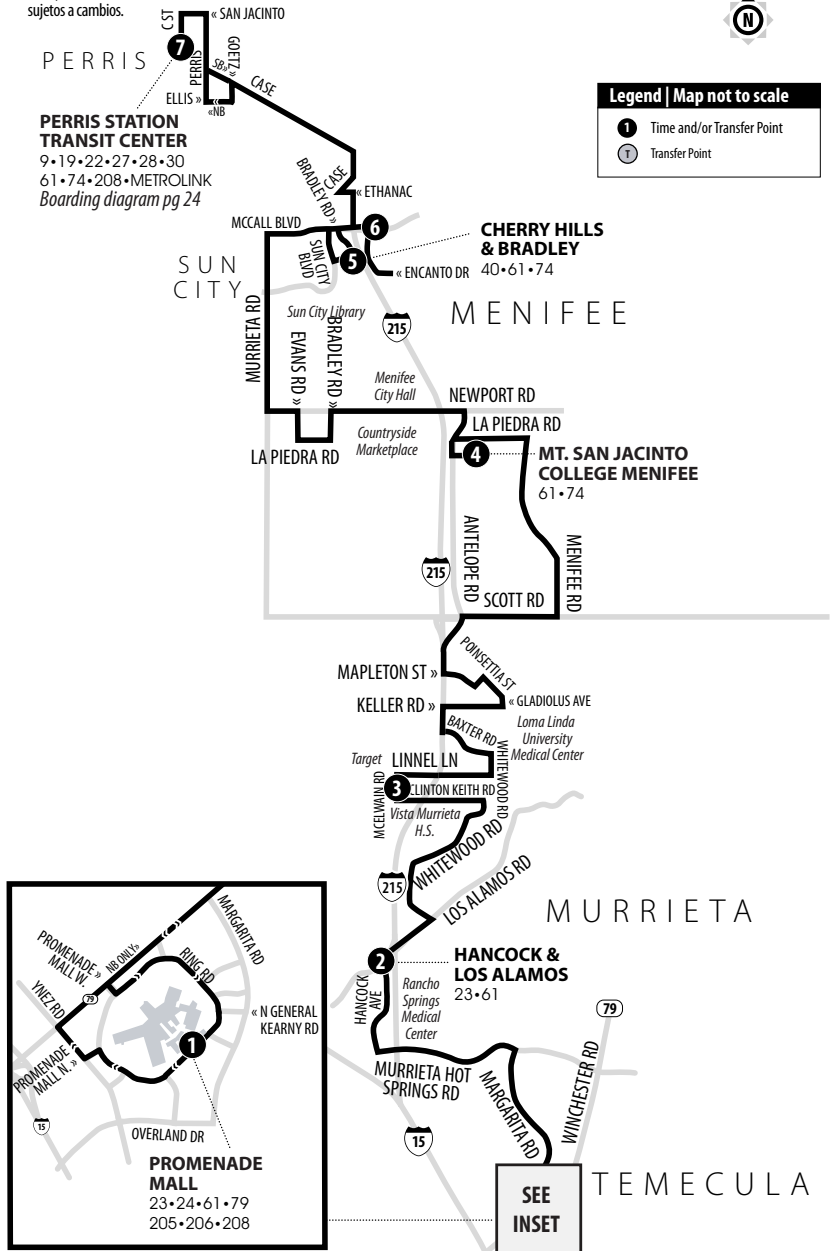

Routing and timetables
subject to change.
Rutas y horarios son
sujetos a cambios.

Legend | Map not to scale

- 1** Time and/or Transfer Point
- T** Transfer Point

61

Northbound to Perris Station Transit Center | Weekdays & Weekends

A.M. times are in PLAIN, **P.M. times are in BOLD** | Times are approximate

Promenade Mall	Hancock & Los Alamos	McElwain at Super Target	Mt. San Jacinto College Menifee	Cherry Hills & Bradley	Encanto & McCall	Perris Station Transit Center
1	2	3	4	5	6	7
6:51	7:08	7:17	7:37	8:01	8:08	8:30
8:11	8:28	8:37	8:57	9:22	9:29	9:52
9:28	9:45	9:55	10:15	10:40	10:47	11:10
10:52	11:14	11:24	11:44	12:09	12:16	12:39
12:05	12:27	12:37	12:57	1:22	1:29	1:51
1:21	1:45	1:56	2:18	2:43	2:50	3:12
2:50	3:14	3:25	3:47	4:12	4:19	4:41
4:06	4:30	4:41	5:02	5:27	5:34	5:56
5:39	6:02	6:13	6:34	6:59	7:05	7:26

61

Southbound to Temecula (Promenade Mall) | Weekdays & Weekends

A.M. times are in PLAIN, **P.M. times are in BOLD** | Times are approximate

Perris Station Transit Center	Encanto & McCall	Cherry Hills & Bradley	Mt. San Jacinto College Menifee	McElwain at Super Target	Hancock & Los Alamos	Promenade Mall
7	6	5	4	3	2	1
7:34	7:52	8:00	8:25	8:47	8:58	9:16
8:52	9:11	9:19	9:45	10:07	10:19	10:40
10:07	10:26	10:34	11:00	11:22	11:34	11:55
11:24	11:43	11:51	12:17	12:39	12:50	1:11
12:49	1:08	1:16	1:42	2:04	2:15	2:36
2:03	2:22	2:30	2:56	3:18	3:29	3:50
3:23	3:42	3:50	4:16	4:37	4:48	5:09
5:07	5:26	5:34	6:00	6:21	6:32	6:53