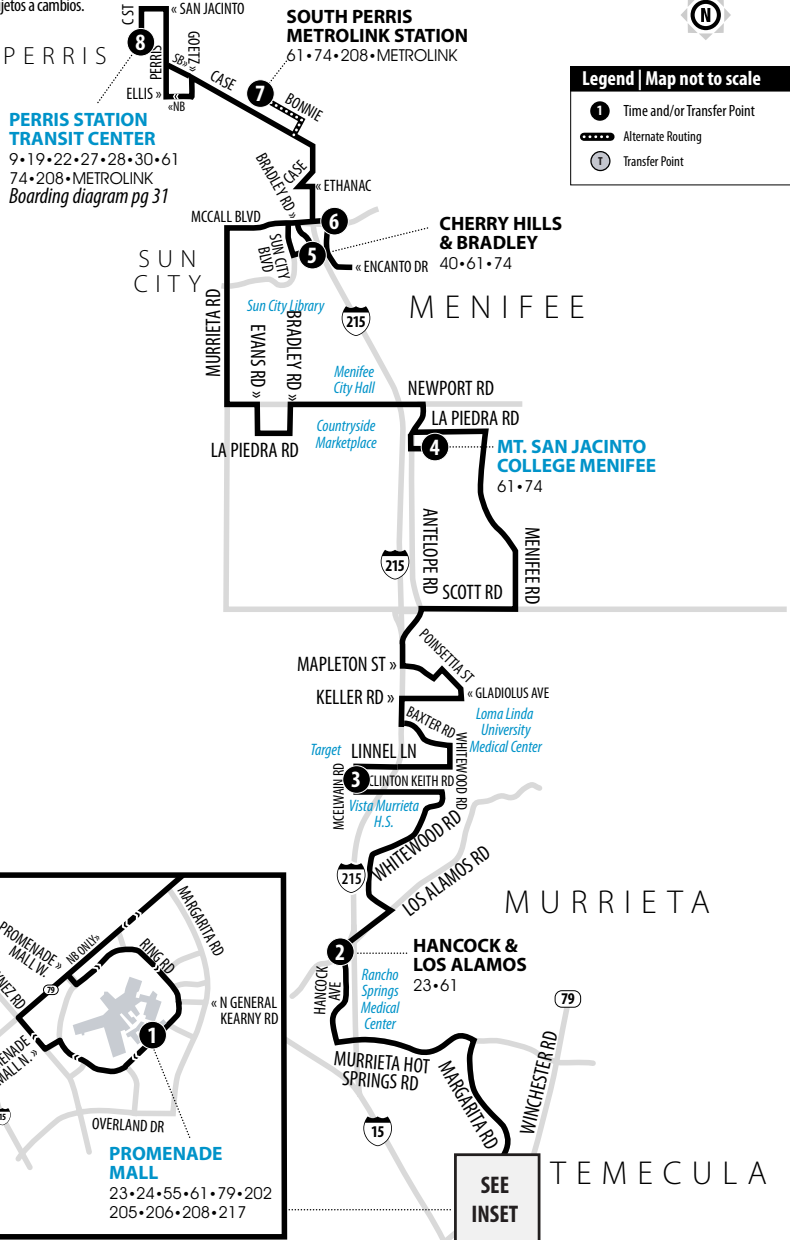

61

PERRIS STATION TRANSIT CENTER - SUN CITY - MENIFEE - MURRIETA - TEMECULA

Information Center
(951) 565-5002
RiversideTransit.com
RTABus.com

Routing and timetables
subject to change.
Rutas y horarios son
sujetos a cambios.

Sunday service on: Memorial Day, Independence Day, Labor Day, Thanksgiving Day, Christmas Day and New Year's Day.

61

Weekdays | Northbound to Perris Station Transit Center

A.M. times are in PLAIN, **P.M. times are in BOLD** | Times are approximate

Promenade Mall	Hancock & Los Alamos	McElwain at Super Target	Mt. San Jacinto College Menifee	Cherry Hills & Bradley	Encanto & McCall	South Perris Metrolink Station	Perris Station Transit Center
1	2	3	4	5	6	7	8
4:35	4:52	5:03	5:27	5:50	5:55	6:10	6:25
5:38	5:58	6:09	6:33	7:00	7:07	—	7:32
6:32	6:53	7:08	7:32	7:56	8:01	—	8:26
7:17	7:38	7:50	8:14	8:38	8:43	—	9:08
8:04	8:29	8:41	9:04	9:28	9:35	—	9:58
9:10	9:32	9:43	10:06	10:32	10:39	—	11:04
10:18	10:40	10:51	11:14	11:44	11:49	—	12:14
11:20	11:42	11:53	12:16	12:46	12:51	—	1:16
12:16	12:38	12:49	1:14	1:44	1:52	—	2:17
1:29	1:51	2:02	2:25	2:55	3:02	—	3:32
2:27	2:53	3:08	3:31	4:00	4:07	—	4:32
3:36	4:04	4:16	4:39	5:06	5:13	—	5:38
4:45	5:10	5:22	5:45	6:10	6:16	—	6:41
6:13	6:38	6:50	7:13	7:38	7:44	—	8:09
7:07	7:28	7:40	8:03	8:28	8:34	—	8:59