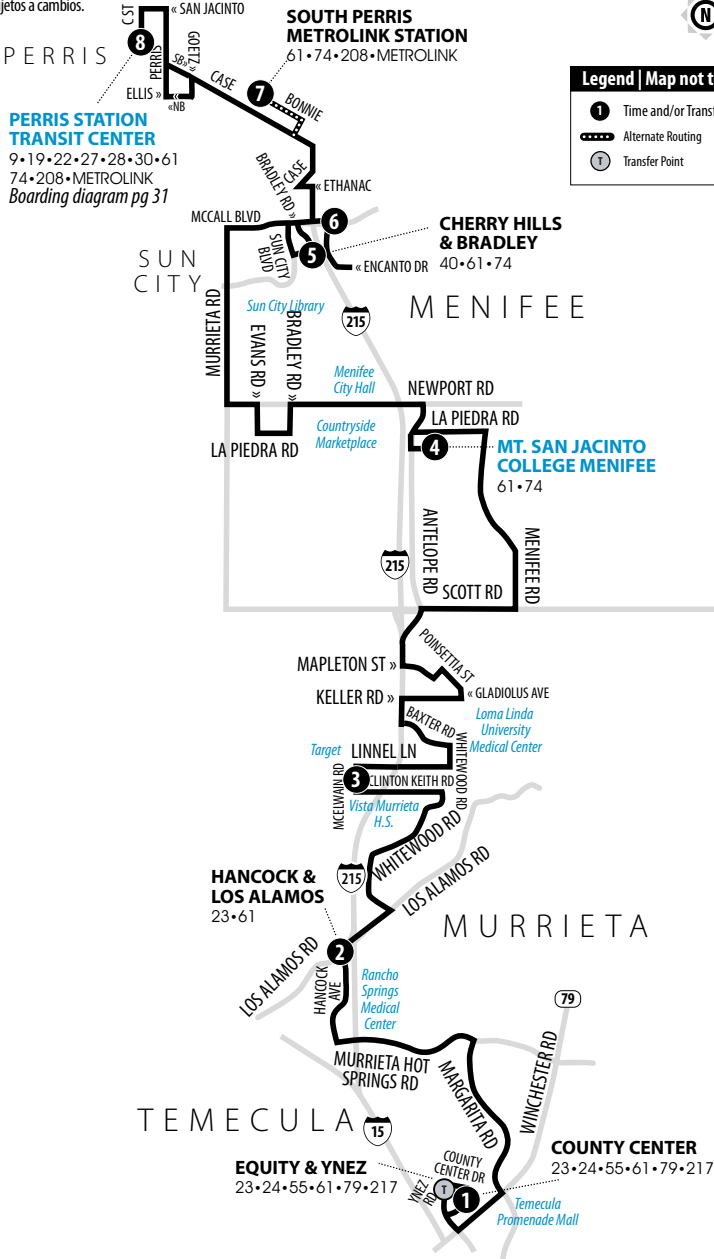

61

PERRIS STATION TRANSIT CENTER - SUN CITY - MENIFEE - MURRIETA - TEMECULA

Information Center
(951) 565-5002
RiversideTransit.com
RTABus.com

Routing and timetables subject to change.
Rutas y horarios son sujetos a cambios.

Sunday service on: Memorial Day, Independence Day, Labor Day, Thanksgiving Day, Christmas Day and New Year's Day.

61

Weekdays | Northbound to Perris Station Transit Center

A.M. times are in PLAIN, **P.M. times are in BOLD** | Times are approximate

County Center	Hancock & Los Alamos	McElwain at Super Target	Mt. San Jacinto College Menifee	Cherry Hills & Bradley	Encanto & McCall	South Perris Metrolink Station	Perris Station Transit Center
1	2	3	4	5	6	7	8
5:00	5:17	5:28	5:52	6:15	6:20	6:35	6:50
5:36	5:56	6:07	6:31	6:58	7:05	—	7:30
6:00	6:21	6:34	6:58	7:23	7:30	—	7:55
6:32	6:53	7:08	7:32	7:56	8:01	—	8:26
7:07	7:28	7:40	8:04	8:28	8:33	—	8:58
7:54	8:19	8:31	8:54	9:18	9:25	—	9:48
8:38	8:59	9:11	9:34	10:00	10:07	—	10:30
9:16	9:38	9:49	10:12	10:38	10:45	—	11:10
10:18	10:40	10:51	11:14	11:44	11:49	—	12:14
11:20	11:42	11:53	12:16	12:46	12:51	—	1:16
12:16	12:38	12:49	1:14	1:44	1:52	—	2:17
1:21	1:43	1:54	2:17	2:47	2:54	—	3:24
2:24	2:50	3:05	3:28	3:57	4:04	—	4:29
3:36	4:04	4:16	4:39	5:06	5:13	—	5:38
4:45	5:10	5:22	5:45	6:10	6:16	—	6:41
6:08	6:33	6:45	7:08	7:33	7:39	—	8:04
7:07	7:28	7:40	8:03	8:28	8:34	—	8:59