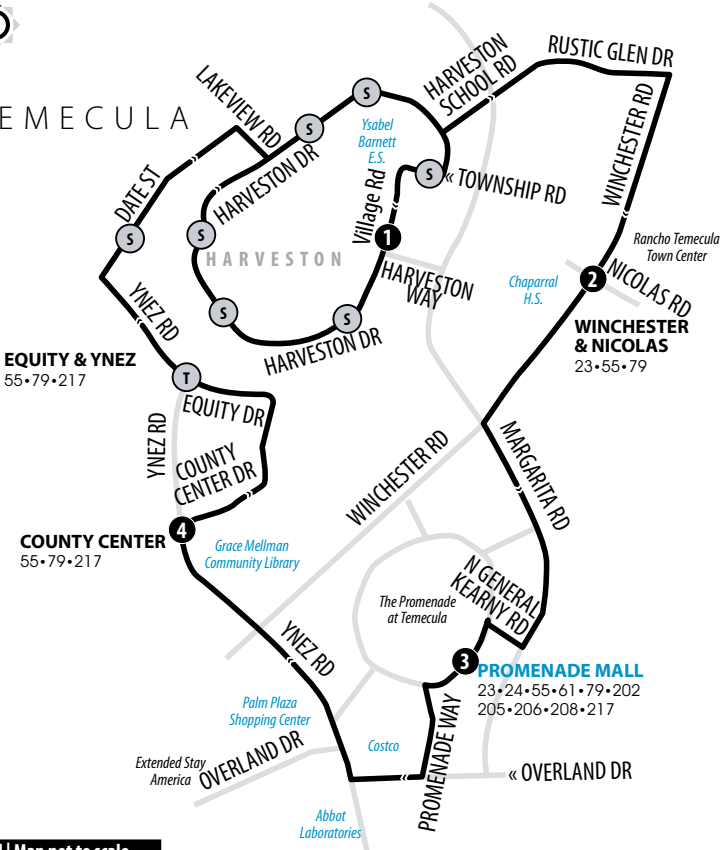

55

PROMENADE MALL - HARVESTON

EVERYONE RIDES
FREE

Routing and timetables
subject to change.
Rutas y horarios son
sujetos a cambios.

No service on weekends or: Memorial Day, Independence Day, Labor Day, Thanksgiving Day, Christmas Day and New Year's Day.

TEMECULA

Legend | Map not to scale

- 1** Time and/or Transfer Point
- S** Stop
- T** Transfer Point

55

Weekdays Temecula Trolley

A.M. times are in PLAIN, **P.M. times are in BOLD** | Times are approximate

S = Operates on Mondays only during school days.

* If required by passengers, bus may continue after Village & Harveston timepoint to end trip at Lakeview Rd.

| | Village & Harveston | Winchester & Nicolas | Promenade Mall | County Center | Village & Harveston |
|---|---------------------|----------------------|----------------|---------------|---------------------|
| | 1 | 2 | 3 | 4 | 1 |
| | 6:30 | 6:38 | 6:45 | 6:50 | 6:59 |
| | 7:01 | 7:16 | 7:23 | 7:28 | 7:37 |
| | 7:39 | 7:47 | 7:55 | 8:00 | 8:09 |
| S | 8:15 | 8:23 | 8:31 | 8:36 | 8:45 |
| | 2:30 | 2:39 | 2:49 | 2:55 | 3:04 |
| | 2:45 | 2:52 | 3:04 | 3:12 | 3:22 |
| | 3:06 | 3:13 | 3:22 | 3:29 | 3:39* |
| | 3:24 | 3:32 | 3:40 | 3:46 | 3:55* |

2020

| | |
|--------------------|----------------------------|
| January 1-6 | Winter Break |
| January 20 | Martin Luther King Jr. Day |
| February 14 | Lincoln's Birthday |
| February 17 | Washington's Birthday |
| March 23 - April 3 | Spring Break |
| May 25 | Memorial Day |
| June 8 - August 11 | Summer Break |