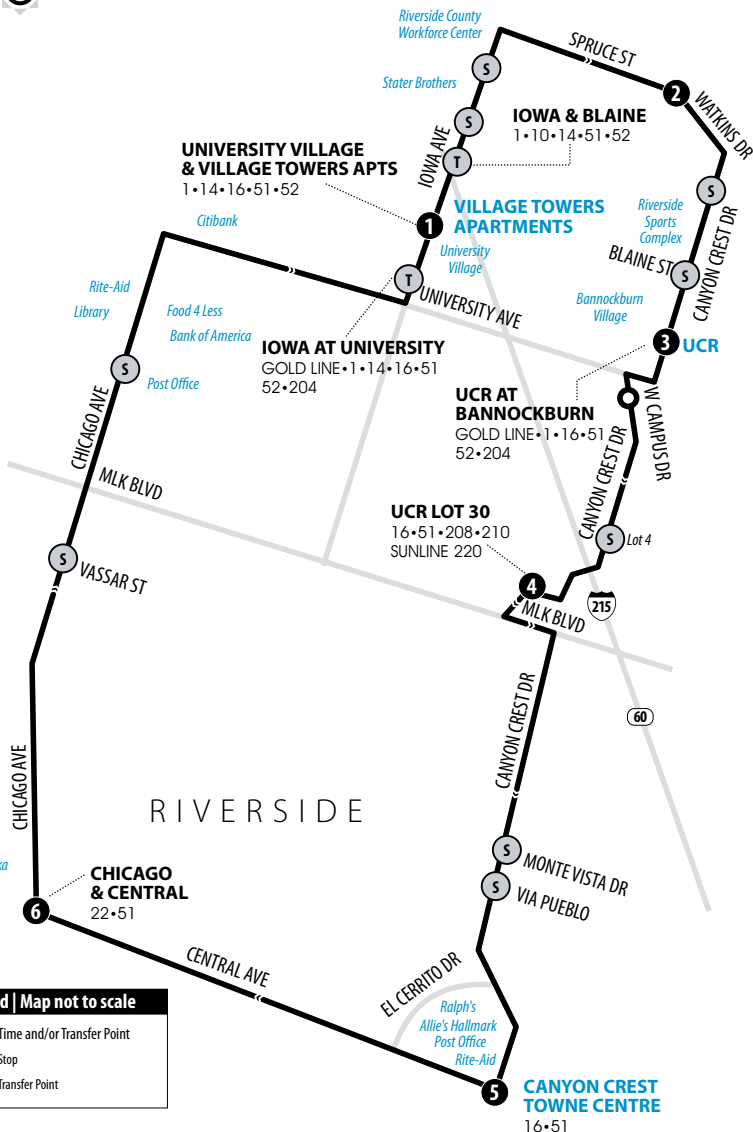

## CREST CRUISER UCR - CANYON CREST TOWNE CENTRE

Information Center  
(951) 565-5002  
RiversideTransit.com  
RTABus.com

Routing and timetables  
subject to change.  
Rutas y horarios son  
sujetos a cambios.

**No service on weekends or:** Memorial Day, Independence Day, Labor Day, Thanksgiving Day, Christmas Day and New Year's Day or days when school is not in session.

**Legend | Map not to scale**

- 1** Time and/or Transfer Point
- S** Stop
- T** Transfer Point

**2019 - 2020 OUT OF SERVICE DATES**

Route will not operate on weekends or the following weekdays:

**2019**

June 17 - September 20	Summer Break
November 11	Veterans Day
November 28-29	Thanksgiving Day
December 16-31	Winter Break

**2020**

January 1	New Year's Day
January 20	Martin Luther King Jr. Day
February 17	Presidents' Day
March 23-27	Spring Break
May 25	Memorial Day