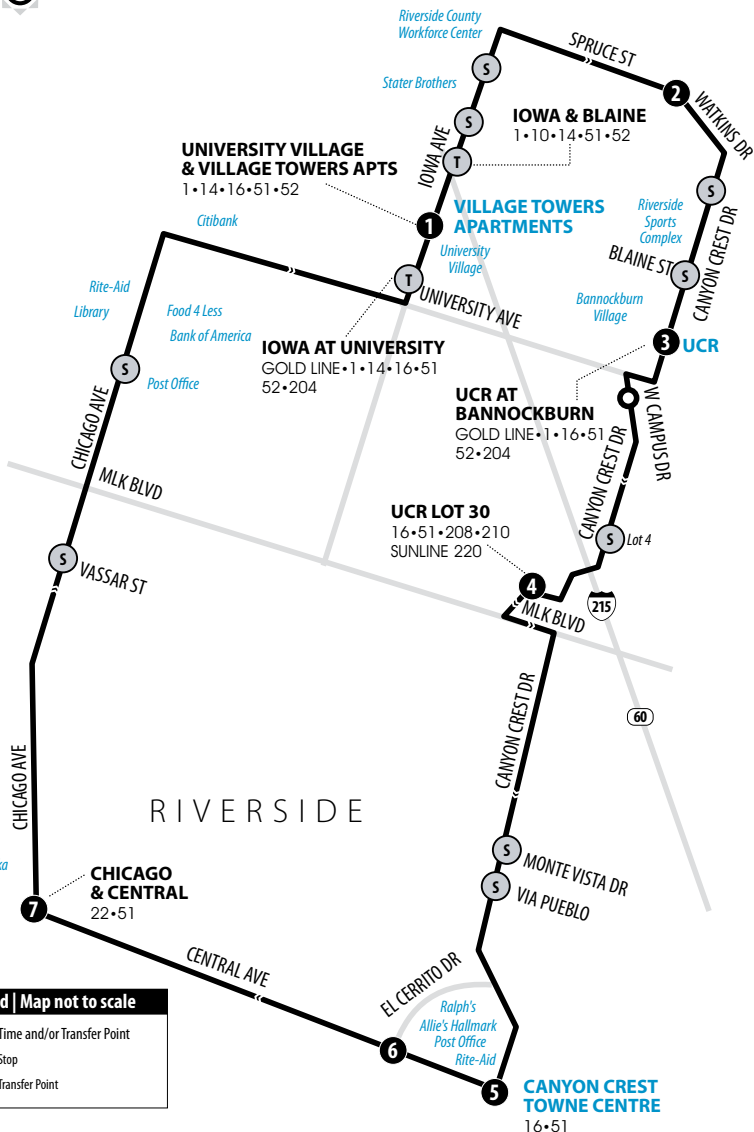

51

CREST CRUISER UCR - CANYON CREST TOWNE CENTRE

Information Center
(951) 565-5002
RiversideTransit.com
RTABus.com

Routing and timetables
subject to change.
Rutas y horarios son
sujetos a cambios.

No service on weekends or: Memorial Day, Independence Day, Labor Day, Thanksgiving Day, Christmas Day and New Year's Day or days when school is not in session.

Legend | Map not to scale

- 1** Time and/or Transfer Point
- S** Stop
- T** Transfer Point

A.M. times are in PLAIN, **P.M. times are in BOLD** | Times are approximate

University Village & Village Tower Apartments	Watkins & Spruce	UCR at Bannockburn	UCR Lot 30	Canyon Crest Towne Centre	Central & El Cerrito	Chicago & Central	University Village & Village Tower Apartments
1	2	3	4	5	6	7	1
—	—	7:00	7:05	7:10	7:11	7:13	7:22
7:29	7:35	7:40	7:45	7:50	7:51	7:53	8:02
8:09	8:15	8:20	8:25	8:30	8:31	8:33	8:42
8:49	8:55	9:00	9:05	9:10	9:11	9:13	9:22
9:29	9:35	9:40	9:45	9:50	9:51	9:53	10:02
10:09	10:15	10:20	10:25	10:30	10:31	10:33	10:42
10:49	10:55	11:00	11:05	11:10	11:11	11:13	11:22
11:29	11:35	11:40	11:45	11:50	11:51	11:53	12:02
12:09	12:15	12:20	12:25	12:30	12:31	12:33	12:42
12:49	12:55	1:00	1:05	1:10	1:11	1:13	1:22
1:29	1:35	1:40	1:45	1:50	1:51	1:53	2:02
2:09	2:15	2:20	2:25	2:30	2:31	2:33	2:42
2:49	2:55	3:00	3:05	3:10	3:11	3:13	3:22
3:29	3:35	3:40	3:45	3:50	3:51	3:53	4:02
4:09	4:15	4:20	4:25	4:30	4:31	4:33	4:42
4:49	4:55	5:00	5:05	5:10	5:11	5:13	5:22
5:29	5:35	5:40	5:45	5:50	5:51	5:53	6:02