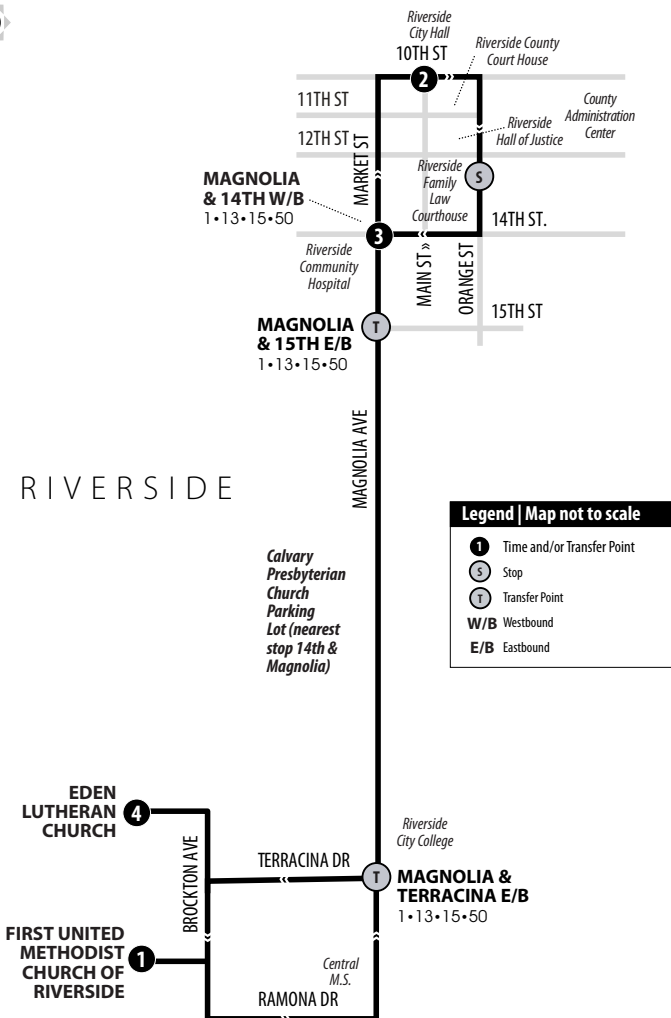

50

JURY TROLLEY

Information Center
(951) 565-5002
RiversideTransit.com
RTABus.com

Routing and timetables
subject to change.
Rutas y horarios son
sujetos a cambios.

Runs Monday – Thursday Only. No service on Fridays, weekends or: New Year's Day, MLK Day, Lincoln's Birthday, President's Day, Washington's Birthday, Cesar Chavez Day, Memorial Day, Independence Day, Labor Day, Columbus Day, Veterans Day, Thanksgiving Day, Christmas Day.

A.M. times are in PLAIN, P.M. times are in BOLD | Times are approximate

First United Methodist Church of Riverside	10th & Main (Court House)	Magnolia & 14th	Eden Lutheran Church	First United Methodist Church of Riverside
1	2	3	4	1
—	—	7:20	7:27	7:30
—	—	7:33	7:40	7:43
7:35	7:44	7:47	7:54	7:57
7:48	7:57	8:00	8:07	8:10
8:02	8:11	8:14	8:21	8:24
8:15	8:24	8:27	8:34	8:37
8:29	8:38	8:41	8:48	8:51
8:42	8:51	—	—	—
8:56	9:05	9:08	9:15	9:18
9:26	9:35	9:38	9:45	9:48
9:55	10:04	10:07	10:14	10:17
10:26	10:35	10:38	10:45	10:48
10:56	11:05	11:08	11:15	11:18
11:26	11:35	11:38	11:45	11:48
11:56	12:05	12:08	12:15	12:18
12:26	12:35	12:38	12:45	12:48
12:56	1:05	1:08	1:15	1:18
1:26	1:35	1:38	1:45	1:48
1:56	2:05	2:08	2:15	2:18
2:26	2:35	2:38	2:45	2:48
2:56	3:05	3:08	3:15	3:18
3:26	3:35	3:38	3:45	3:48
3:56	4:05	4:08	4:15	4:18
4:26	4:35	4:38	4:45	4:48
4:56	5:05	5:08	5:15	5:18
5:26	5:35	5:38	5:45	5:48