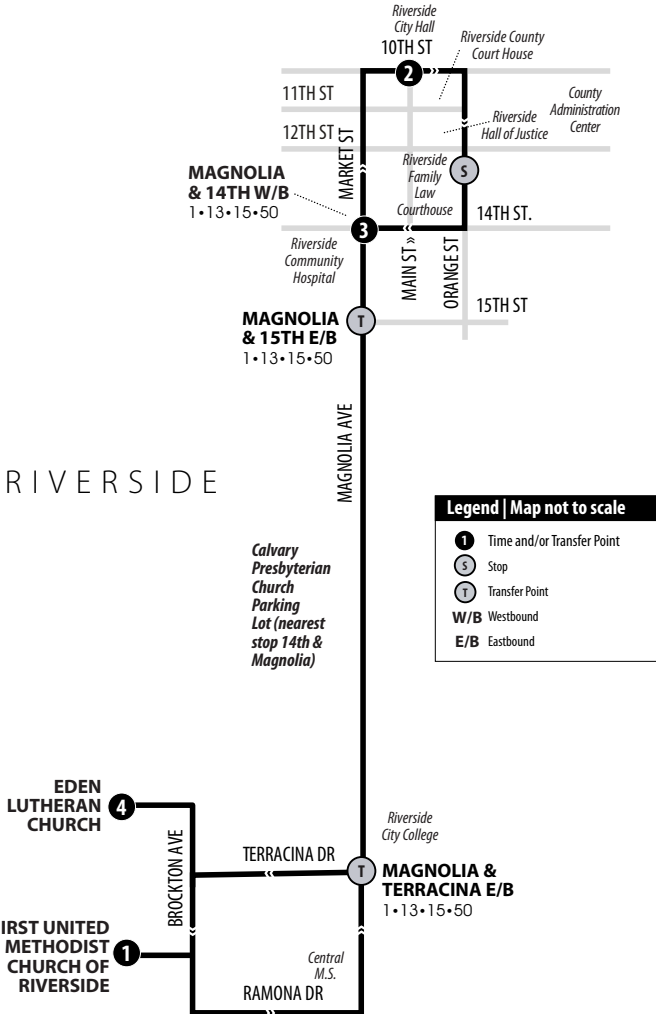

## JURY TROLLEY

Information Center  
(951) 565-5002  
RiversideTransit.com  
RTABus.com

Routing and timetables  
subject to change.  
Rutas y horarios son  
sujetos a cambios.

**Runs Monday – Thursday Only. No service on Fridays, weekends or:** New Year's Day, MLK Day, Lincoln's Birthday, President's Day, Washington's Birthday, Cesar Chavez Day, Memorial Day, Independence Day, Labor Day, Columbus Day, Veterans Day, Thanksgiving Day, Christmas Day.