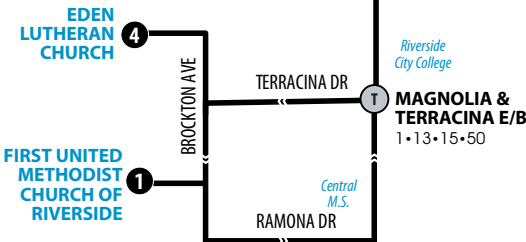

50

JURY TROLLEY

Information Center
(951) 565-5002
RiversideTransit.com
RTABus.com

Routing and timetables
subject to change.
Rutas y horarios son
sujetos a cambios.

Runs Monday – Thursday Only. No service on Fridays, weekends or: New Year's Day, MLK Day, Lincoln's Birthday, President's Day, Washington's Birthday, Cesar Chavez Day, Memorial Day, Independence Day, Labor Day, Columbus Day, Veterans Day, Thanksgiving Day, Christmas Day.

RIVERSIDE

*Calvary Presbyterian Church
Parking Lot (nearest stop 14th & Magnolia)*

Legend | Map not to scale

- 1** Time and/or Transfer Point
- S** Stop
- T** Transfer Point
- W/B** Westbound
- E/B** Eastbound