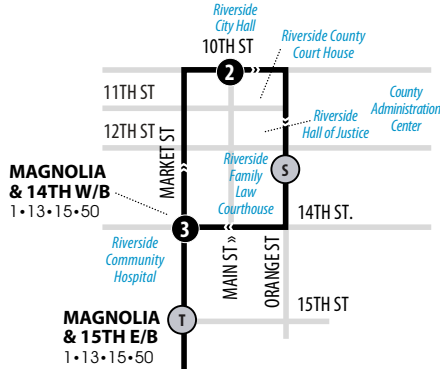

50

JURY TROLLEY

Information Center
(951) 565-5002
RiversideTransit.com
RTABus.com

Routing and timetables
subject to change.
Rutas y horarios son
sujetos a cambios.

Runs Monday – Thursday Only. No service on Fridays, weekends or: New Year's Day, MLK Day, Lincoln's Birthday, President's Day, Washington's Birthday, Cesar Chavez Day, Memorial Day, Independence Day, Labor Day, Columbus Day, Veterans Day, Thanksgiving Day, Christmas Day.

RIVERSIDE

*Calvary Presbyterian Church
Parking Lot (nearest stop 14th & Magnolia)*

Legend | Map not to scale

- 1** Time and/or Transfer Point
- S** Stop
- T** Transfer Point
- W/B** Westbound
- E/B** Eastbound

A.M. times are in PLAIN, P.M. times are in BOLD | Times are approximate

First United Methodist Church of Riverside	10th & Main	Magnolia & 14th	Eden Lutheran Church	First United Methodist Church of Riverside
1	2	3	4	1
—	—	7:20	7:27	7:30
—	—	7:33	7:40	7:43
7:35	7:44	7:47	7:54	7:57
7:48	7:57	8:00	8:07	8:10
8:02	8:11	8:14	8:21	8:24
8:15	8:24	8:27	8:34	8:37
8:29	8:38	8:41	8:48	8:51
8:42	8:51	—	—	—
8:56	9:05	9:08	9:15	9:18
9:23	9:32	9:35	9:42	9:45
9:50	9:59	10:02	10:09	10:12
10:17	10:26	10:29	10:36	10:39
10:44	10:53	10:56	11:03	11:06
11:11	11:20	11:23	11:30	11:33
11:38	11:47	11:50	11:57	12:00
12:05	12:14	12:17	12:24	12:27
12:32	12:41	12:44	12:51	12:54
12:59	1:08	1:11	1:18	1:21
1:26	1:35	1:38	1:45	1:48
1:53	2:02	2:05	2:12	2:15
2:20	2:29	2:32	2:39	2:42
2:47	2:56	2:59	3:06	3:09
3:14	3:23	3:26	3:33	3:36
3:41	3:50	3:53	4:00	4:03
4:08	4:17	4:20	4:27	4:30
4:35	4:44	4:47	4:54	4:57
5:02	5:11	5:14	5:21	5:24
5:29	5:38	5:41	5:48	5:51

JURY TROLLEY (Red Line)

Fare Categories	Base Fares
General/Youth	25¢
Senior/Disabled/Medicare Card Holder/Veteran	10¢
City employees, jurors and holders of a valid parking ticket or RTA Pass	FREE