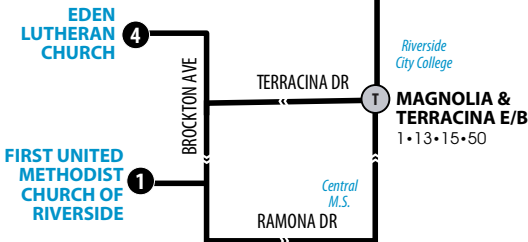

## JURY TROLLEY

Information Center  
(951) 565-5002  
RiversideTransit.com  
RTABus.com

Routing and timetables  
subject to change.  
Rutas y horarios son  
sujetos a cambios.

**Runs Monday – Thursday Only. No service on Fridays, weekends or:** New Year's Day, MLK Day, Lincoln's Birthday, President's Day, Washington's Birthday, Cesar Chavez Day, Memorial Day, Independence Day, Labor Day, Columbus Day, Veterans Day, Thanksgiving Day, Christmas Day.

## RIVERSIDE

*Calvary Presbyterian Church  
Parking Lot (nearest stop 14th & Magnolia)*

### Legend | Map not to scale

- 1** Time and/or Transfer Point
- S** Stop
- T** Transfer Point
- W/B** Westbound
- E/B** Eastbound

A.M. times are in PLAIN, P.M. times are in BOLD | Times are approximate