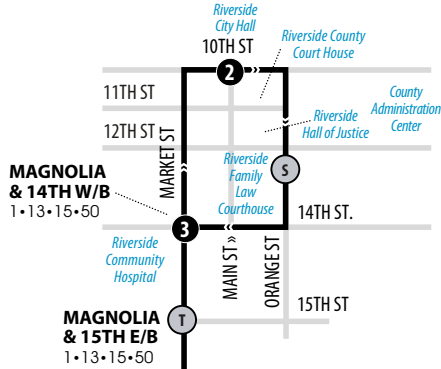

## JURY TROLLEY

Information Center  
(951) 565-5002  
RiversideTransit.com  
RTABus.com

Routing and timetables  
subject to change.  
Rutas y horarios son  
sujetos a cambios.

**Runs Monday – Thursday Only. No service on Fridays, weekends or:** New Year's Day, MLK Day, Lincoln's Birthday, President's Day, Washington's Birthday, Cesar Chavez Day, Memorial Day, Independence Day, Labor Day, Columbus Day, Veterans Day, Thanksgiving Day, Christmas Day.

## RIVERSIDE

*Calvary Presbyterian Church  
Parking Lot (nearest stop 14th & Magnolia)*

### Legend | Map not to scale

- 1** Time and/or Transfer Point
- S** Stop
- T** Transfer Point
- W/B** Westbound
- E/B** Eastbound

A.M. times are in PLAIN, P.M. times are in BOLD | Times are approximate