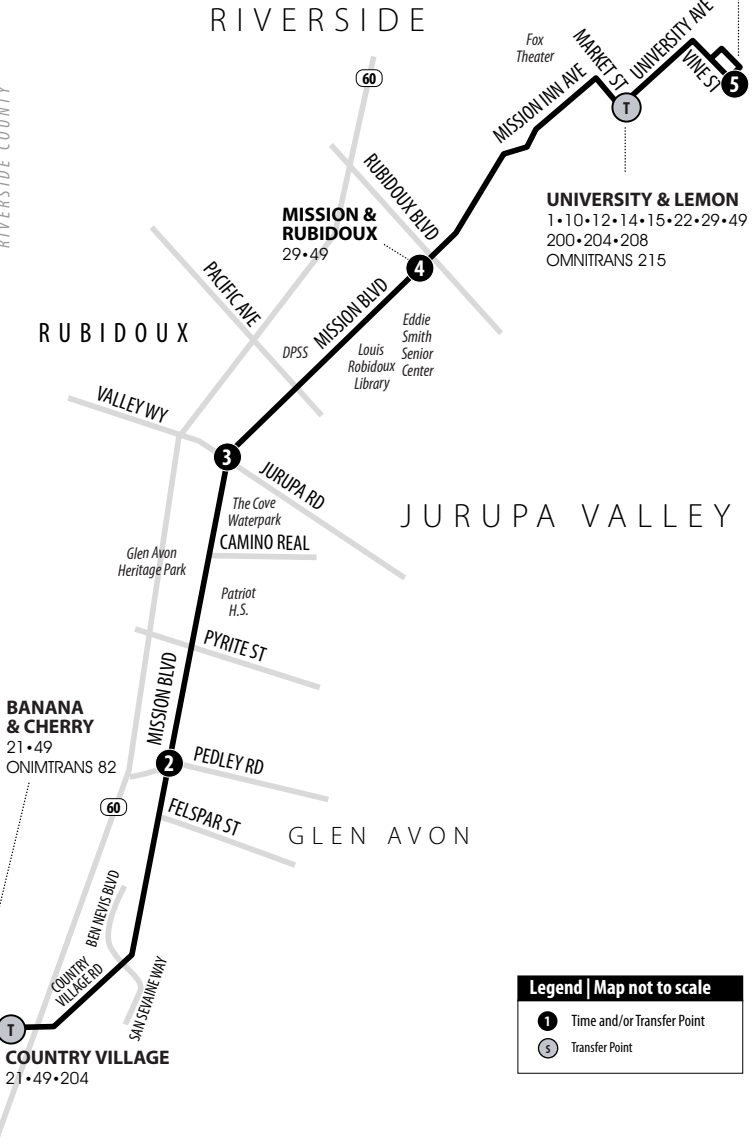

49

DOWNTOWN RIVERSIDE - COUNTRY VILLAGE - FONTANA

Information Center
(951) 565-5002
RiversideTransit.com
RTABus.com

Routing and timetables
subject to change.
Rutas y horarios son
sujetos a cambios.

RIVERSIDE - DOWNTOWN METROLINK STATION

1 • 15 • 29 • 49 • 200 • 208 • OMNITRANS 215
METROLINK • AMTRAK
Boarding diagram pg 25

UNIVERSITY & LEMON

1 • 10 • 12 • 14 • 15 • 22 • 29 • 49
200 • 204 • 208
OMNITRANS 215

MISSION & RUBIDOUX

29 • 49

Legend | Map not to scale

- 1 Time and/or Transfer Point
- 5 Transfer Point

49

Eastbound to Downtown Riverside | Weekdays & Weekends

A.M. times are in PLAIN, **P.M. times are in BOLD** | Times are approximate

Banana & Cherry	Mission & Pedley	Mission & Valley	Mission & Rubidoux	Riverside-Downtown Metrolink Station (Vine St Bay D)
1	2	3	4	5
6:22	6:33	6:40	6:48	7:00
7:19	7:31	7:38	7:46	7:58
7:57	8:09	8:17	8:27	8:40
8:47	8:59	9:07	9:17	9:30
9:41	9:53	10:01	10:11	10:24
10:32	10:45	10:53	11:04	11:19
11:27	11:40	11:48	11:59	12:14
12:22	12:35	12:43	12:54	1:09
1:17	1:30	1:38	1:49	2:04
2:13	2:26	2:34	2:45	3:00
3:09	3:22	3:30	3:41	3:56
4:05	4:18	4:26	4:36	4:51
5:01	5:14	5:22	5:32	5:47
6:03	6:16	6:24	6:32	6:47
6:53	7:06	7:14	7:21	7:34

49

Westbound to Country Village/Fontana | Weekdays & Weekends

A.M. times are in PLAIN, **P.M. times are in BOLD** | Times are approximate

Riverside-Downtown Metrolink Station (Vine St Bay D)	Mission & Rubidoux	Mission & Valley	Mission & Pedley	Banana & Cherry
5	4	3	2	1
7:10	7:23	7:30	7:35	7:47
8:08	8:23	8:30	8:35	8:47
8:50	9:05	9:13	9:18	9:31
9:40	9:55	10:03	10:09	10:22
10:34	10:50	10:58	11:04	11:17
11:29	11:45	11:54	11:59	12:12
12:24	12:40	12:49	12:54	1:07
1:19	1:35	1:44	1:49	2:03
2:14	2:32	2:40	2:45	2:59
3:10	3:28	3:36	3:41	3:55
4:06	4:24	4:32	4:37	4:51
5:08	5:26	5:34	5:39	5:53
5:57	6:15	6:23	6:29	6:42
6:57	7:14	7:22	7:28	7:41
7:44	8:00	8:07	8:13	8:26