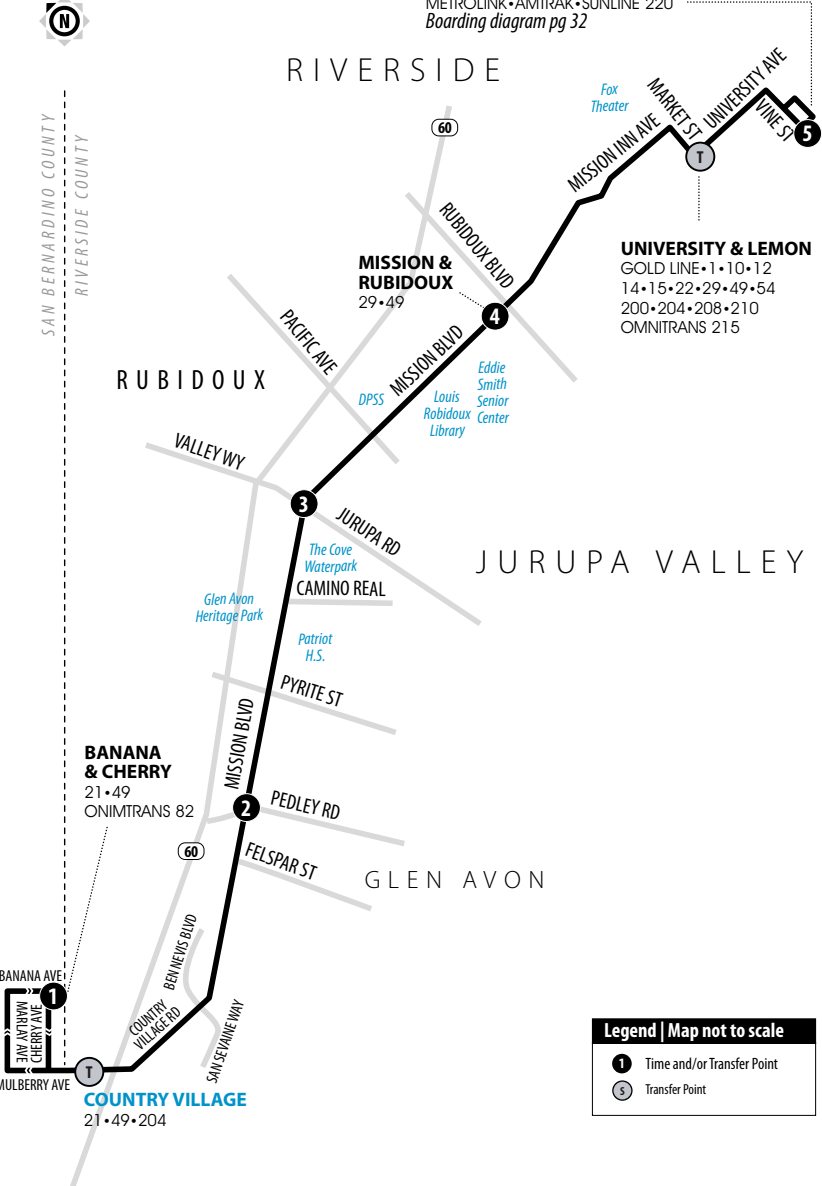

BANANA & CHERRY

21 • 49
ONIMTRANS 82

COUNTRY VILLAGE

21 • 49 • 204

MISSION & RUBIDOUX

29 • 49

Legend | Map not to scale

- 1 Time and/or Transfer Point
- T Transfer Point

49

Weekdays | Eastbound to Downtown Riverside

A.M. times are in PLAIN, **P.M. times are in BOLD** | Times are approximate

Banana & Cherry	Mission & Pedley	Mission & Valley	Mission & Rubidoux	Riverside-Downtown Metrolink Station (Vine St Bay D)
1	2	3	4	5
4:39	4:50	4:56	5:01	5:13
5:37	5:51	5:58	6:05	6:17
6:10	6:24	6:31	6:39	6:51
6:41	6:57	7:05	7:15	7:30
7:16	7:30	7:38	7:48	8:03
7:54	8:08	8:16	8:26	8:41
8:32	8:46	8:54	9:04	9:19
9:08	9:22	9:30	9:40	9:55
9:45	9:59	10:07	10:17	10:32
10:23	10:37	10:45	10:55	11:10
10:59	11:13	11:21	11:31	11:47
11:37	11:51	11:59	12:09	12:25
12:15	12:29	12:37	12:47	1:03
12:54	1:08	1:16	1:26	1:42
1:34	1:49	1:57	2:07	2:23
2:13	2:28	2:37	2:50	3:06
2:58	3:12	3:21	3:33	3:49
3:37	3:51	4:01	4:13	4:30
4:20	4:34	4:44	4:55	5:14
5:02	5:16	5:25	5:36	5:53
5:43	5:57	6:06	6:16	6:33
6:28	6:42	6:50	6:57	7:13
7:18	7:31	7:38	7:45	8:00
8:18	8:31	8:38	8:45	9:00

A.M. times are in PLAIN, P.M. times are in BOLD | Times are approximate

Riverside-Downtown Metrolink Station (Vine St Bay D)	Mission & Rubidoux	Mission & Valley	Mission & Pedley	Banana & Cherry
5	4	3	2	1
5:23	5:35	5:41	5:47	6:00
5:52	6:06	6:12	6:18	6:31
6:27	6:41	6:47	6:53	7:06
7:01	7:16	7:24	7:31	7:44
7:40	7:55	8:03	8:09	8:22
8:13	8:30	8:39	8:44	8:58
8:51	9:07	9:16	9:21	9:35
9:29	9:45	9:54	9:59	10:13
10:05	10:21	10:30	10:35	10:49
10:42	10:58	11:07	11:13	11:27
11:20	11:36	11:45	11:51	12:05
11:57	12:15	12:24	12:30	12:44
12:35	12:54	1:03	1:09	1:24
1:13	1:33	1:42	1:48	2:03
1:52	2:12	2:21	2:31	2:48
2:34	2:54	3:03	3:10	3:27
3:16	3:36	3:46	3:53	4:10
3:59	4:19	4:28	4:35	4:52
4:40	5:00	5:09	5:16	5:33
5:24	5:44	5:53	6:00	6:18
6:03	6:23	6:32	6:38	6:53
6:43	7:03	7:11	7:17	7:32
7:23	7:41	7:48	7:54	8:08
8:15	8:30	8:37	8:43	8:56
9:10	9:25	9:31	9:37	9:49