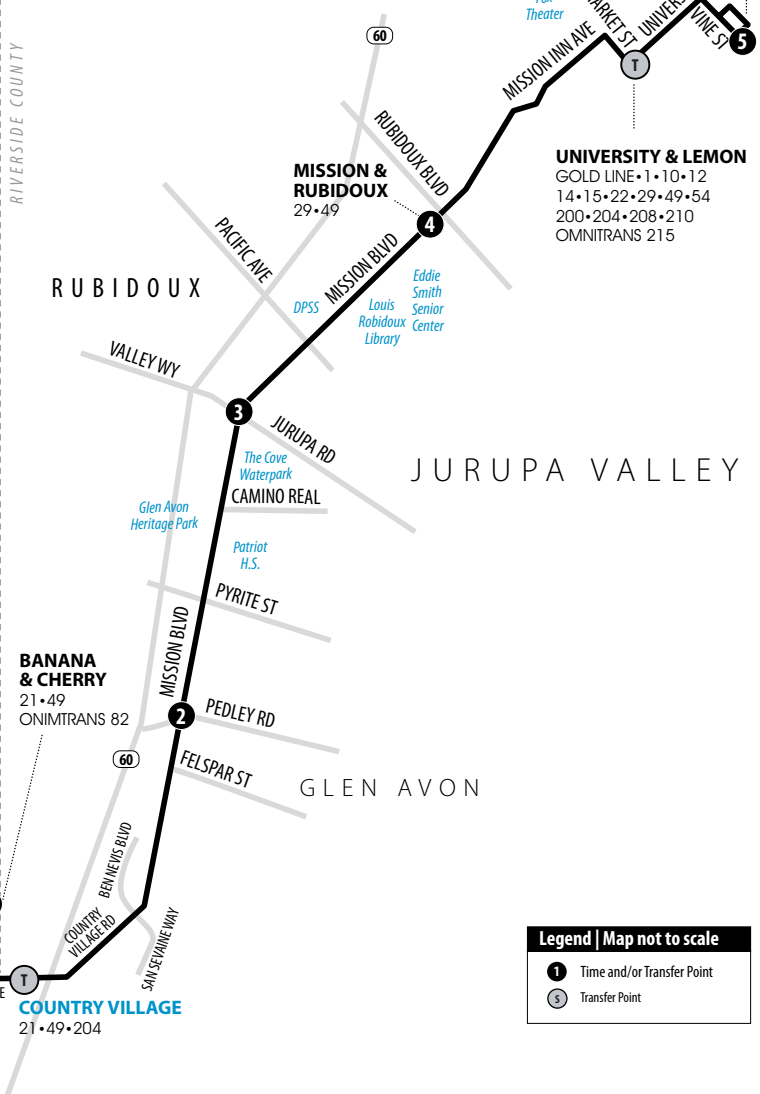

49

DOWNTOWN RIVERSIDE - COUNTRY VILLAGE - FONTANA

Information Center
(951) 565-5002
RiversideTransit.com
RTABus.com

Routing and timetables
subject to change.
Rutas y horarios son
sujetos a cambios.

Sunday service on: Memorial Day, Independence Day, Labor Day, Thanksgiving Day, Christmas Day and New Year's Day.

RIVERSIDE - DOWNTOWN METROLINK STATION

1 • 15 • 29 • 49 • 54 • 200 • 208 • 210 • OMNITRANS 215
METROLINK • AMTRAK • SUNLINE 220
Boarding diagram pg 32

UNIVERSITY & LEMON

GOLD LINE • 1 • 10 • 12
14 • 15 • 22 • 29 • 49 • 54
200 • 204 • 208 • 210
OMNITRANS 215

BANANA & CHERRY

21 • 49
ONIMTRANS 82

COUNTRY VILLAGE

21 • 49 • 204

MISSION & RUBIDOUX

29 • 49

Fox Theater

RIVERSIDE

RUBIDOUX

JURUPA VALLEY

GLEN AVON

Legend | Map not to scale

- 1 Time and/or Transfer Point
- 5 Transfer Point

SAN BERNARDINO COUNTY
RIVERSIDE COUNTY