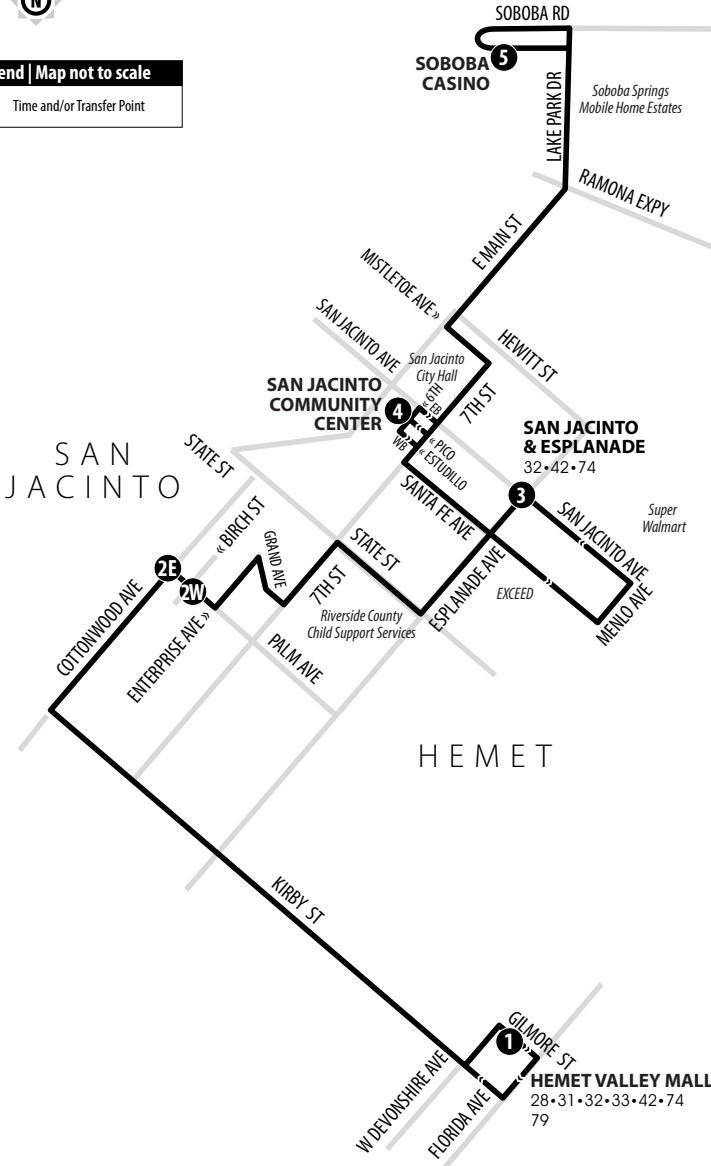

42

HEMET VALLEY MALL - SAN JACINTO - SOBOBA CASINO

Information Center
(951) 565-5002
RiversideTransit.com
RTABus.com

Routing and timetables
subject to change.
Rutas y horarios son
sujetos a cambios.

Legend | Map not to scale

1 Time and/or Transfer Point

42

Eastbound to Soboba Casino | Weekdays & Weekends

A.M. times are in PLAIN, P.M. times are in BOLD | Times are approximate

Hemet Valley Mall	Palm & Cottonwood	San Jacinto & Esplanade	San Jacinto Community Center	Soboba Casino
1	2E	3	4	5
8:25	8:37	8:50	8:55	9:07
10:04	10:17	10:31	10:37	10:49
12:01	12:14	12:28	12:34	12:47
1:40	1:53	2:08	2:13	2:25
3:33	3:46	3:59	4:04	4:16
5:16	5:28	5:41	5:46	5:58

42

Westbound to Hemet Valley Mall | Weekdays & Weekends

A.M. times are in PLAIN, P.M. times are in BOLD | Times are approximate

Soboba Casino	San Jacinto Community Center	San Jacinto & Esplanade	Palm & Birch	Hemet Valley Mall
5	4	3	2W	1
9:17	9:25	9:35	9:43	9:56
10:56	11:04	11:14	11:22	11:35
12:53	1:01	1:11	1:19	1:32
2:31	2:39	2:49	2:57	3:10
4:26	4:34	4:44	4:52	5:06
6:08	6:16	6:26	6:34	6:48