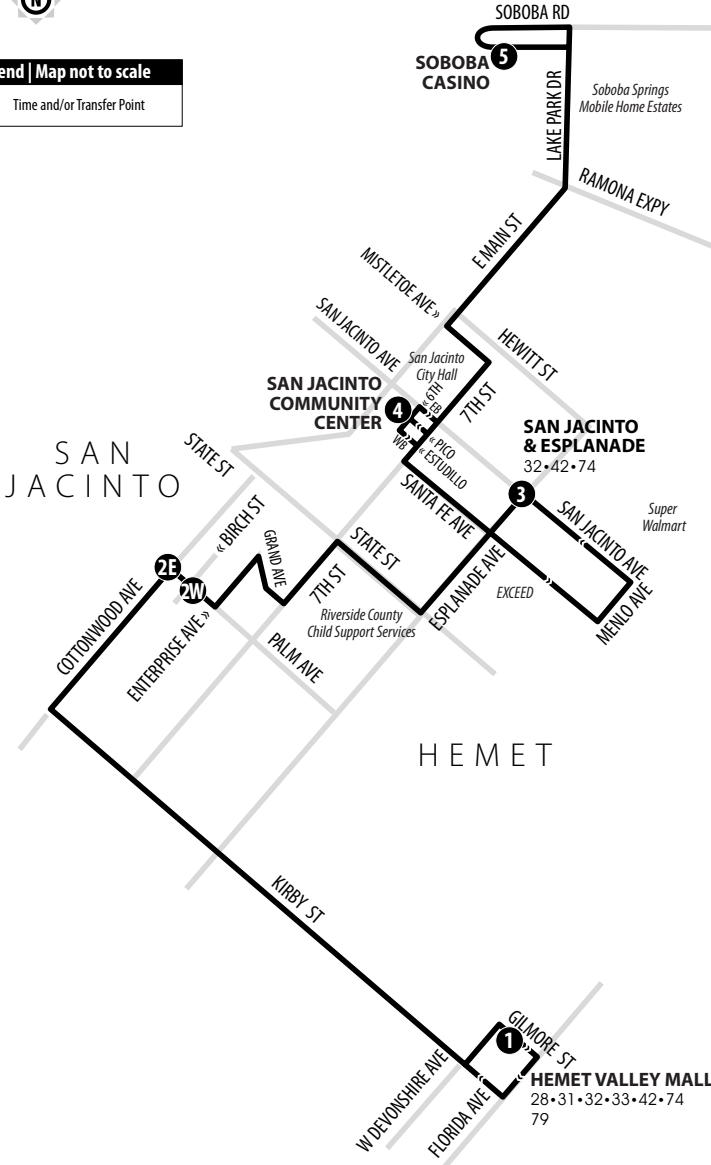

Routing and timetables  
subject to change.  
Rutas y horarios son  
sujetos a cambios.

**Legend | Map not to scale**

- 1 Time and/or Transfer Point

## 42

## Eastbound to Soboba Casino | Weekdays &amp; Weekends

A.M. times are in PLAIN, **P.M. times are in BOLD** | Times are approximate

Hemet Valley Mall	Palm & Cottonwood	San Jacinto & Esplanade	San Jacinto Community Center	Soboba Casino
<b>1</b>	<b>2E</b>	<b>3</b>	<b>4</b>	<b>5</b>
8:25	8:37	8:50	8:55	9:07
10:04	10:17	10:31	10:37	10:49
<b>12:01</b>	<b>12:14</b>	<b>12:28</b>	<b>12:34</b>	<b>12:47</b>
<b>1:40</b>	<b>1:53</b>	<b>2:08</b>	<b>2:13</b>	<b>2:25</b>
<b>3:33</b>	<b>3:46</b>	<b>3:59</b>	<b>4:04</b>	<b>4:16</b>
<b>5:16</b>	<b>5:28</b>	<b>5:41</b>	<b>5:46</b>	<b>5:58</b>

## Westbound to Hemet Valley Mall | Weekdays &amp; Weekends

A.M. times are in PLAIN, **P.M. times are in BOLD** | Times are approximate

Soboba Casino	San Jacinto Community Center	San Jacinto & Esplanade	Palm & Birch	Hemet Valley Mall
<b>5</b>	<b>4</b>	<b>3</b>	<b>2W</b>	<b>1</b>
9:17	9:25	9:35	9:43	9:56
10:56	11:04	11:14	11:22	11:35
<b>12:53</b>	<b>1:01</b>	<b>1:11</b>	<b>1:19</b>	<b>1:32</b>
<b>2:31</b>	<b>2:39</b>	<b>2:49</b>	<b>2:57</b>	<b>3:10</b>
<b>4:26</b>	<b>4:34</b>	<b>4:44</b>	<b>4:52</b>	<b>5:06</b>
<b>6:08</b>	<b>6:16</b>	<b>6:26</b>	<b>6:34</b>	<b>6:48</b>