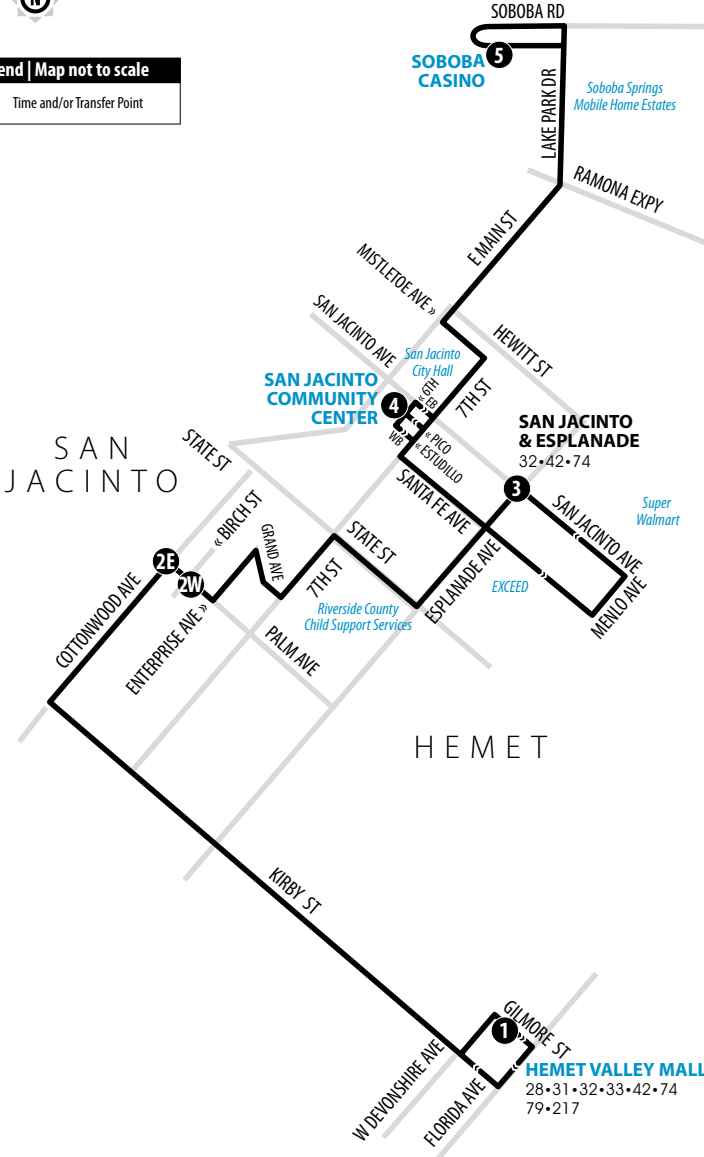

## HEMET VALLEY MALL - SAN JACINTO - SOBOBA CASINO

Information Center  
(951) 565-5002  
RiversideTransit.com  
RTABus.com

Routing and timetables  
subject to change.  
Rutas y horarios son  
sujetos a cambios.

### Legend | Map not to scale

1 Time and/or Transfer Point

## 42 Weekdays | Eastbound to Soboba Casino

A.M. times are in PLAIN, **P.M. times are in BOLD** | Times are approximate

Hemet Valley Mall	Palm & Cottonwood	San Jacinto & Esplanade	San Jacinto Community Center	Soboba Casino
<b>1</b>	<b>2E</b>	<b>3</b>	<b>4</b>	<b>5</b>
7:11	7:23	7:37	7:42	7:53
8:23	8:35	8:49	8:54	9:06
9:34	9:47	10:02	10:07	10:19
10:48	11:01	11:16	11:21	11:33
11:58	<b>12:11</b>	<b>12:26</b>	<b>12:32</b>	<b>12:44</b>
<b>1:15</b>	<b>1:28</b>	<b>1:43</b>	<b>1:49</b>	<b>2:01</b>
<b>2:30</b>	<b>2:43</b>	<b>2:58</b>	<b>3:04</b>	<b>3:16</b>
<b>3:43</b>	<b>3:56</b>	<b>4:10</b>	<b>4:16</b>	<b>4:28</b>
<b>5:16</b>	<b>5:29</b>	<b>5:43</b>	<b>5:48</b>	<b>6:00</b>
<b>6:24</b>	<b>6:36</b>	<b>6:48</b>	<b>6:53</b>	<b>7:04</b>

## 42 Weekdays | Westbound to Hemet Valley Mall

A.M. times are in PLAIN, **P.M. times are in BOLD** | Times are approximate

Soboba Casino	San Jacinto Community Center	San Jacinto & Esplanade	Palm & Birch	Hemet Valley Mall
<b>5</b>	<b>4</b>	<b>3</b>	<b>2W</b>	<b>1</b>
6:55	7:03	7:12	7:20	7:34
8:01	8:09	8:19	8:27	8:41
9:11	9:20	9:30	9:38	9:52
10:29	10:38	10:48	10:56	11:10
11:43	11:52	<b>12:02</b>	<b>12:11</b>	<b>12:25</b>
<b>12:54</b>	<b>1:03</b>	<b>1:13</b>	<b>1:22</b>	<b>1:36</b>
<b>2:11</b>	<b>2:20</b>	<b>2:30</b>	<b>2:39</b>	<b>2:53</b>
<b>3:26</b>	<b>3:35</b>	<b>3:47</b>	<b>3:56</b>	<b>4:10</b>
<b>4:38</b>	<b>4:47</b>	<b>4:57</b>	<b>5:06</b>	<b>5:20</b>
<b>6:10</b>	<b>6:18</b>	<b>6:27</b>	<b>6:36</b>	<b>6:50</b>