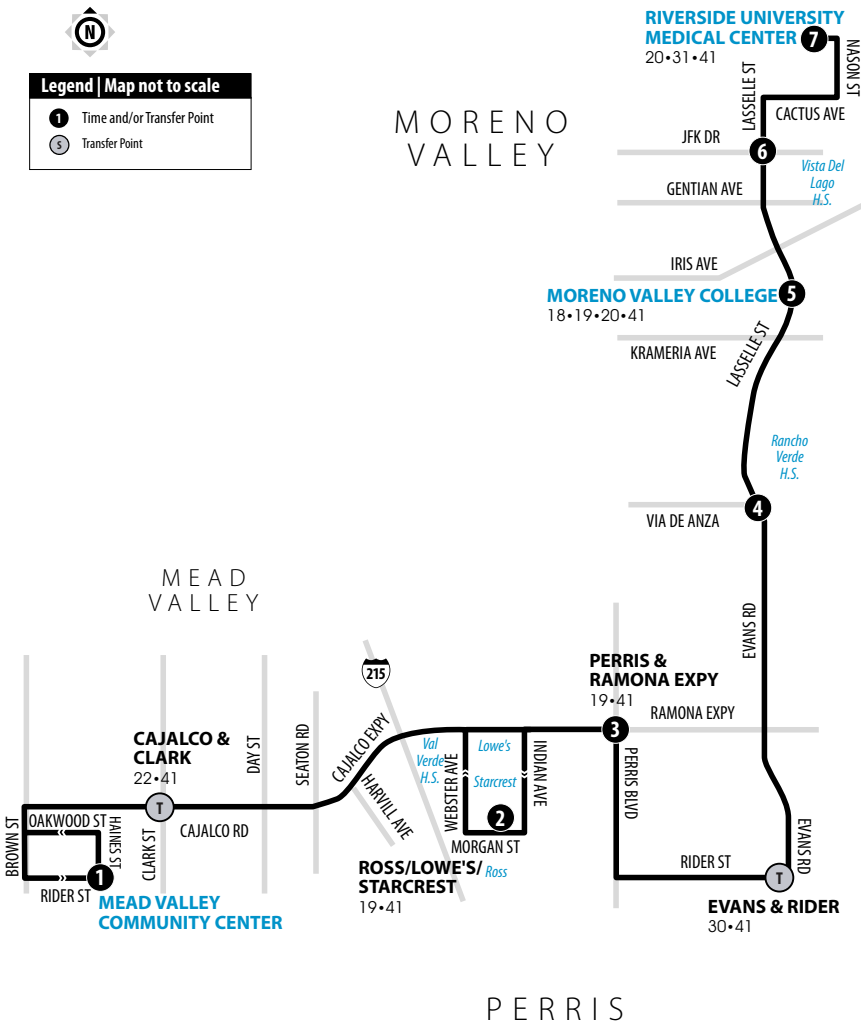

Sunday service on: Memorial Day, Independence Day, Labor Day, Thanksgiving Day, Christmas Day and New Year's Day.

Legend | Map not to scale

- 1** Time and/or Transfer Point
- S** Transfer Point

41

Weekdays | Eastbound to Riverside University Medical Center

41

Weekends | Eastbound to Riverside University Medical Center

A.M. times are in PLAIN, **P.M. times are in BOLD** | Times are approximate

Mead Valley Community Center	Ross / Lowe's / Starcrest	Perris & Ramona Expy	Lasselle & Via De Anza	Moreno Valley College	Lasselle & JFK	Riverside University Medical Center
1	2	3	4	5	6	7
7:09	7:22	7:27	7:37	7:41	7:44	7:50
8:53	9:06	9:11	9:21	9:25	9:28	9:34
10:37	10:50	10:55	11:05	11:09	11:12	11:18
12:21	12:34	12:39	12:49	12:53	12:56	1:02
2:05	2:18	2:23	2:33	2:37	2:40	2:46
3:49	4:02	4:07	4:17	4:21	4:24	4:30
5:33	5:46	5:51	6:01	6:05	6:08	6:14

41

Weekends | Westbound to Mead Valley Community Center

A.M. times are in PLAIN, **P.M. times are in BOLD** | Times are approximate

Riverside University Medical Center	Lasselle & JFK	Moreno Valley College	Lasselle & Via De Anza	Perris & Ramona Expy	Ross / Lowe's / Starcrest	Mead Valley Community Center
7	6	5	4	3	2	1
8:00	8:05	8:09	8:14	8:27	8:30	8:43
9:44	9:49	9:53	9:58	10:11	10:14	10:27
11:28	11:33	11:37	11:42	11:55	11:58	12:11
1:12	1:17	1:21	1:26	1:39	1:42	1:55
2:56	3:01	3:05	3:10	3:23	3:26	3:39
4:40	4:45	4:49	4:54	5:07	5:10	5:23
6:24	6:29	6:33	6:38	6:51	6:54	7:07