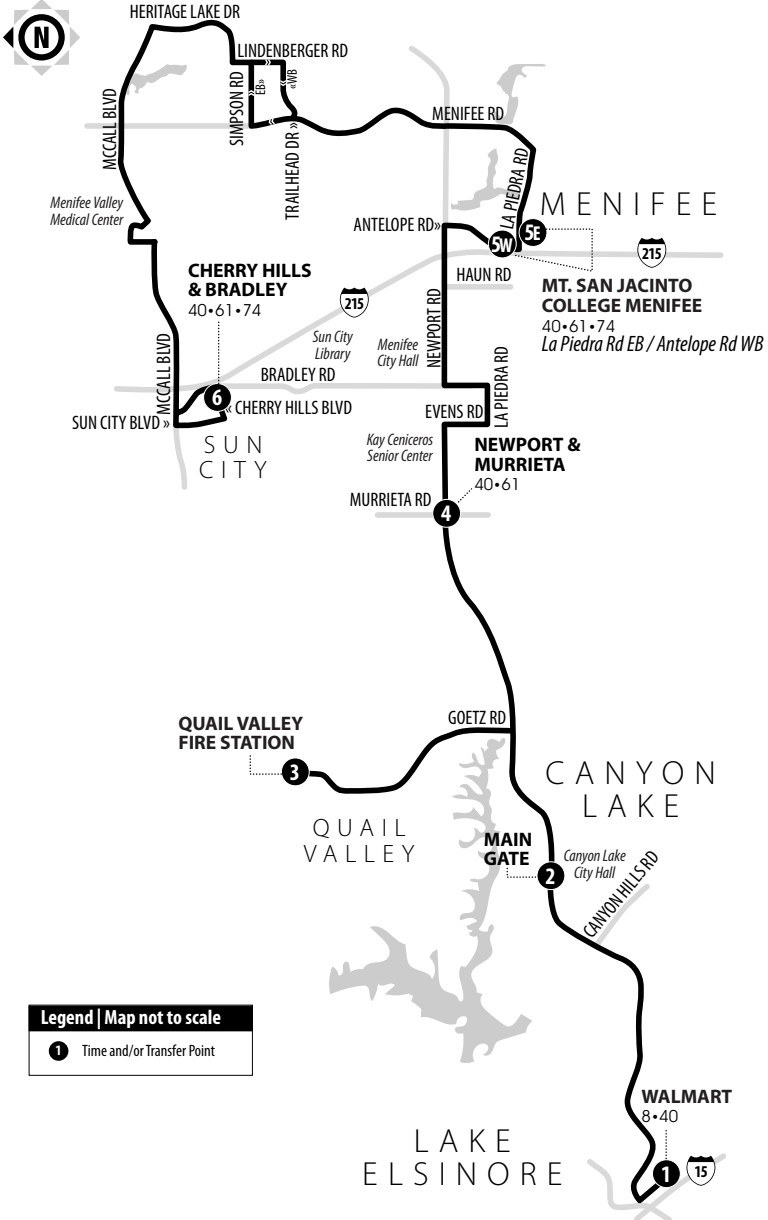

40

LAKE ELSINORE - CANYON LAKE - QUAIL VALLEY - MENIFEE - SUN CITY

Information Center
(951) 565-5002
RiversideTransit.com
RTABus.com

Routing and timetables
subject to change.
Rutas y horarios son
sujetos a cambios.

40 Eastbound to Menifee-Sun City | Weekdays & Weekends

A.M. times are in PLAIN, **P.M. times are in BOLD** | Times are approximate

* La Piedra Rd at College

Lake Elsinore Walmart	Canyon Lake Main Gate	Quail Valley Fire Station	Newport & Murrieta	Mt. San Jacinto College Menifee*	Cherry Hills & Bradley
1	2	3	4	5E	6
7:45	7:52	8:02	8:10	8:22	8:50
10:13	10:20	10:30	10:38	10:50	11:18
12:38	12:45	12:55	1:03	1:15	1:43
3:20	3:27	3:37	3:45	3:57	4:25
6:08	6:15	6:25	6:33	6:45	7:13

40 Westbound to Lake Elsinore | Weekdays & Weekends

A.M. times are in PLAIN, **P.M. times are in BOLD** | Times are approximate

** Antelope Rd at La Piedra Rd

Cherry Hills & Bradley	Mt. San Jacinto College Menifee**	Newport & Murrieta	Quail Valley Fire Station	Canyon Lake Main Gate	Lake Elsinore Walmart
6	5W	4	3	2	1
9:00	9:23	9:38	9:49	9:57	10:05
11:26	11:49	12:04	12:15	12:23	12:31
2:05	2:28	2:43	2:54	3:02	3:10
4:38	5:01	5:16	5:27	5:35	5:43