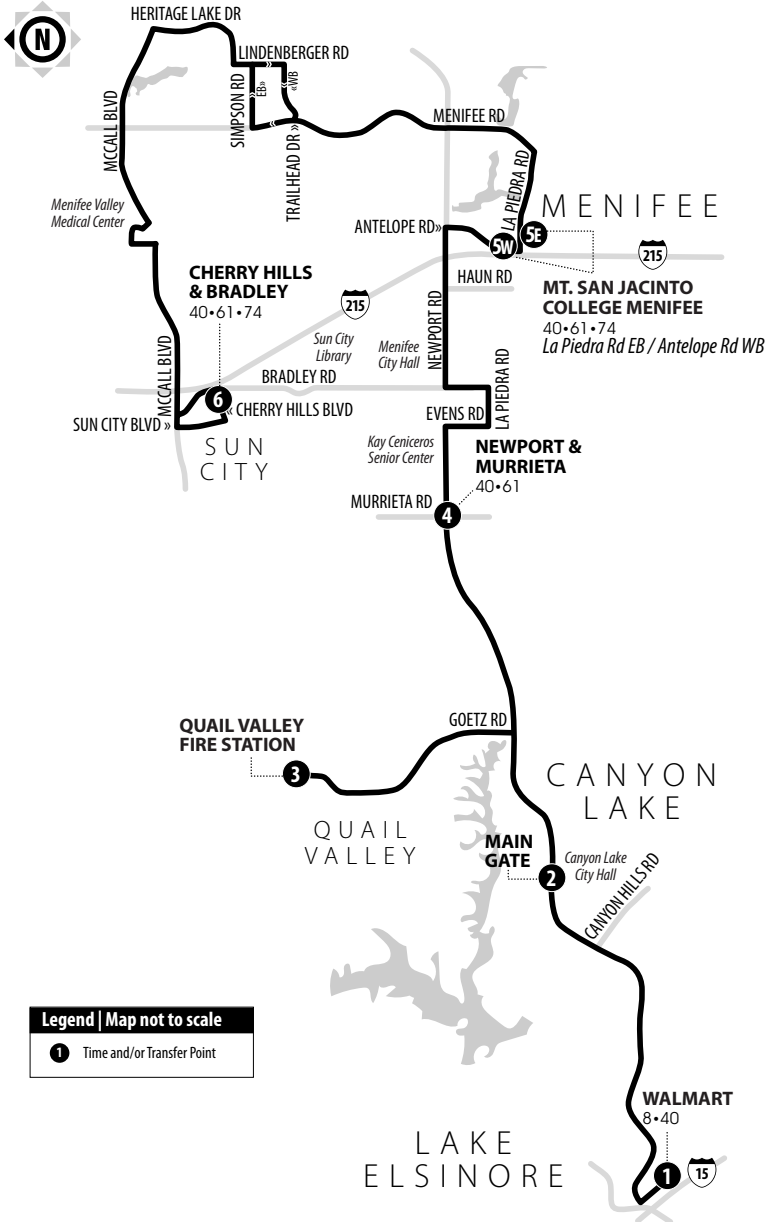

40

LAKE ELSINORE - CANYON LAKE - QUAIL VALLEY - MENIFEE - SUN CITY

Information Center
(951) 565-5002
RiversideTransit.com
RTABus.com

Routing and timetables
subject to change.
Rutas y horarios son
sujetos a cambios.

40**Eastbound to Menifee-Sun City | Weekdays & Weekends**A.M. times are in PLAIN, **P.M. times are in BOLD** | Times are approximate

* La Piedra Rd at College

Lake Elsinore Walmart	Canyon Lake Main Gate	Quail Valley Fire Station	Newport & Murrieta	Mt. San Jacinto College Menifee*	Cherry Hills & Bradley
1	2	3	4	5E	6
7:45	7:52	8:02	8:10	8:22	8:50
10:13	10:20	10:30	10:38	10:50	11:18
12:38	12:45	12:55	1:03	1:15	1:43
3:20	3:27	3:37	3:45	3:57	4:25
6:08	6:15	6:25	6:33	6:45	7:13

40**Westbound to Lake Elsinore | Weekdays & Weekends**A.M. times are in PLAIN, **P.M. times are in BOLD** | Times are approximate

** Antelope Rd at La Piedra Rd

Cherry Hills & Bradley	Mt. San Jacinto College Menifee**	Newport & Murrieta	Quail Valley Fire Station	Canyon Lake Main Gate	Lake Elsinore Walmart
6	5W	4	3	2	1
9:00	9:23	9:38	9:49	9:57	10:05
11:26	11:49	12:04	12:15	12:23	12:31
2:05	2:28	2:43	2:54	3:02	3:10
4:38	5:01	5:16	5:27	5:35	5:43