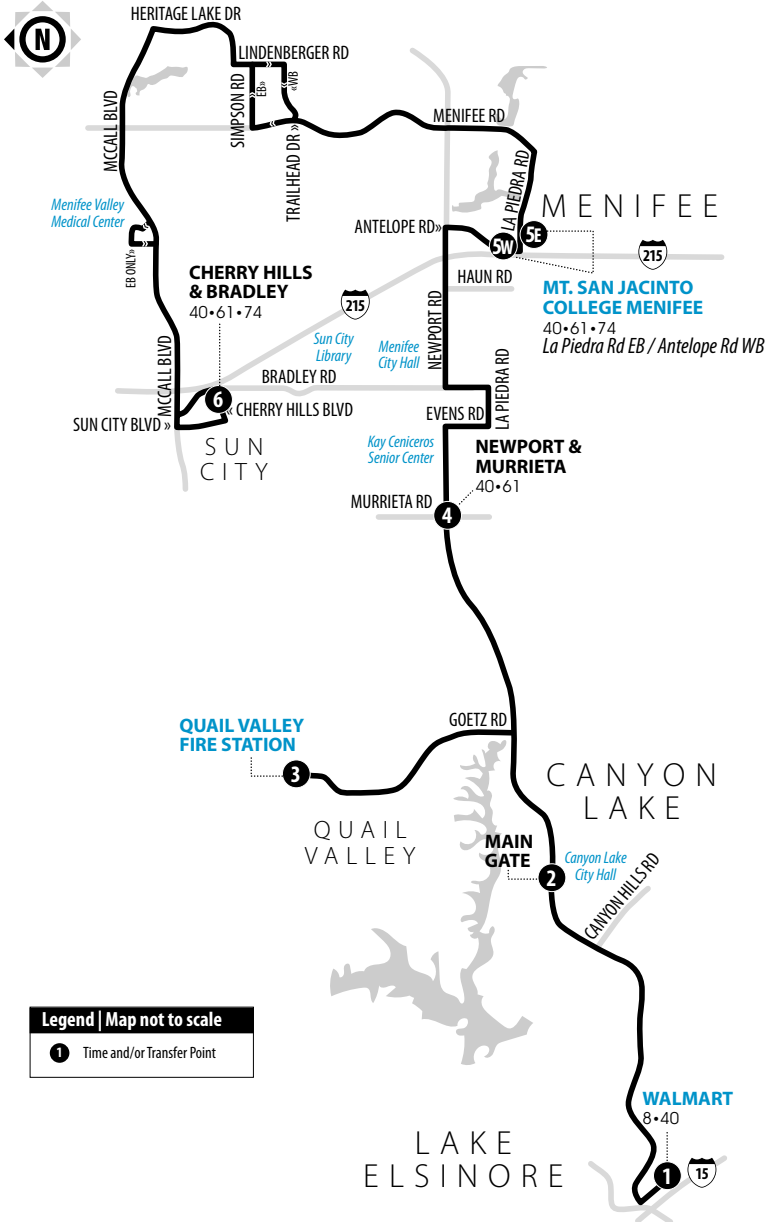

## LAKE ELSINORE - CANYON LAKE - QUAIL VALLEY - MENIFEE - SUN CITY

Information Center  
(951) 565-5002  
RiversideTransit.com  
RTABus.com

Routing and timetables  
subject to change.  
Rutas y horarios son  
sujetos a cambios.

**Sunday service on:** Memorial Day, Independence Day, Labor Day, Thanksgiving Day, Christmas Day and New Year's Day.

**Legend | Map not to scale**  
1 Time and/or Transfer Point

## Weekends | Westbound to Lake Elsinore

A.M. times are in PLAIN, **P.M. times are in BOLD** | Times are approximate

\*\* Antelope Rd at La Piedra Rd

Cherry Hills & Bradley	Mt. San Jacinto College Menifee**	Newport & Murrieta	Quail Valley Fire Station	Canyon Lake Main Gate	Lake Elsinore Walmart
6	5W	4	3	2	1
7:36	7:59	8:14	8:25	8:33	8:41
9:00	9:23	9:38	9:49	9:57	10:05
10:14	10:37	10:52	11:03	11:11	11:19
11:26	11:49	<b>12:04</b>	<b>12:15</b>	<b>12:23</b>	<b>12:31</b>
<b>12:41</b>	<b>1:04</b>	<b>1:19</b>	<b>1:30</b>	<b>1:38</b>	<b>1:46</b>
<b>2:05</b>	<b>2:28</b>	<b>2:43</b>	<b>2:54</b>	<b>3:02</b>	<b>3:10</b>
<b>3:08</b>	<b>3:31</b>	<b>3:46</b>	<b>3:57</b>	<b>4:05</b>	<b>4:13</b>
<b>4:38</b>	<b>5:01</b>	<b>5:16</b>	<b>5:27</b>	<b>5:35</b>	<b>5:43</b>
<b>6:02</b>	<b>6:25</b>	<b>6:40</b>	<b>6:51</b>	<b>6:59</b>	<b>7:07</b>