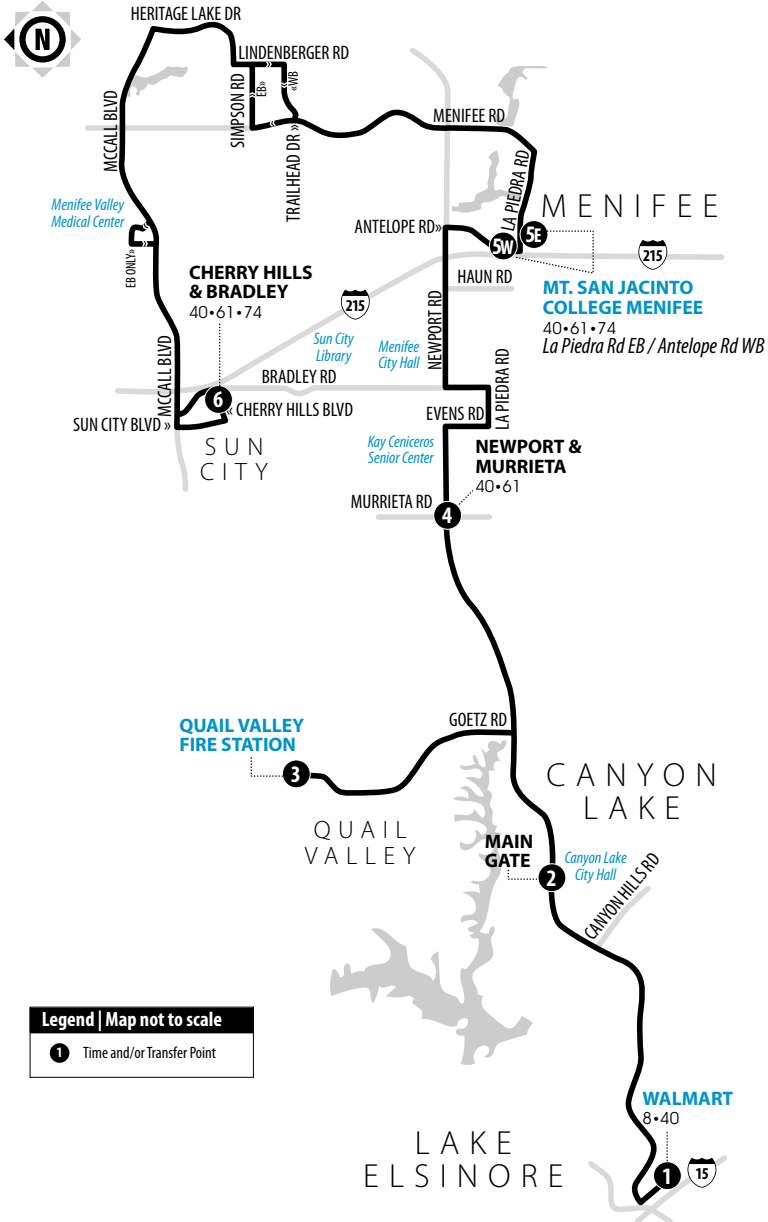

40

LAKE ELSINORE - CANYON LAKE - QUAIL VALLEY - MENIFEE - SUN CITY

Information Center
(951) 565-5002
RiversideTransit.com
RTABus.com

Routing and timetables
subject to change.
Rutas y horarios son
sujetos a cambios.

Sunday service on: Memorial Day, Independence Day, Labor Day, Thanksgiving Day, Christmas Day and New Year's Day.

40 Weekdays | Eastbound to Menifee-Sun City

A.M. times are in PLAIN, **P.M. times are in BOLD** | Times are approximate

* La Piedra Rd @ college

Lake Elsinore Walmart	Canyon Lake Main Gate	Quail Valley Fire Station	Newport & Murrieta	Mt. San Jacinto College Menifee*	Cherry Hills & Bradley
1	2	3	4	5E	6
5:28	5:35	5:44	5:54	6:07	6:35
6:44	6:51	7:00	7:10	7:23	7:53
7:59	8:06	8:16	8:26	8:39	9:07
9:22	9:29	9:39	9:49	10:02	10:30
10:30	10:37	10:47	10:55	11:08	11:36
11:59	12:06	12:16	12:24	12:37	1:05
1:01	1:08	1:18	1:26	1:39	2:09
2:39	2:47	2:57	3:07	3:21	3:49
3:46	3:54	4:04	4:14	4:28	4:58
5:13	5:21	5:31	5:40	5:54	6:22
6:46	6:54	7:04	7:12	7:26	7:54

40 Weekdays | Westbound to Lake Elsinore

A.M. times are in PLAIN, **P.M. times are in BOLD** | Times are approximate

** Antelope Rd @ La Piedra Rd

Cherry Hills & Bradley	Mt. San Jacinto College Menifee**	Newport & Murrieta	Quail Valley Fire Station	Canyon Lake Main Gate	Lake Elsinore Walmart
6	5W	4	3	2	1
5:30	5:53	6:05	6:16	6:25	6:33
6:40	7:04	7:19	7:30	7:38	7:49
8:05	8:29	8:44	8:55	9:03	9:11
9:16	9:40	9:55	10:06	10:14	10:22
10:45	11:09	11:24	11:35	11:43	11:51
11:49	12:14	12:29	12:40	12:48	12:56
1:18	1:43	1:58	2:09	2:17	2:29
2:26	2:51	3:06	3:17	3:25	3:34
3:58	4:23	4:38	4:49	4:57	5:06
5:20	5:47	6:02	6:13	6:21	6:30
6:46	7:11	7:25	7:36	7:44	7:52