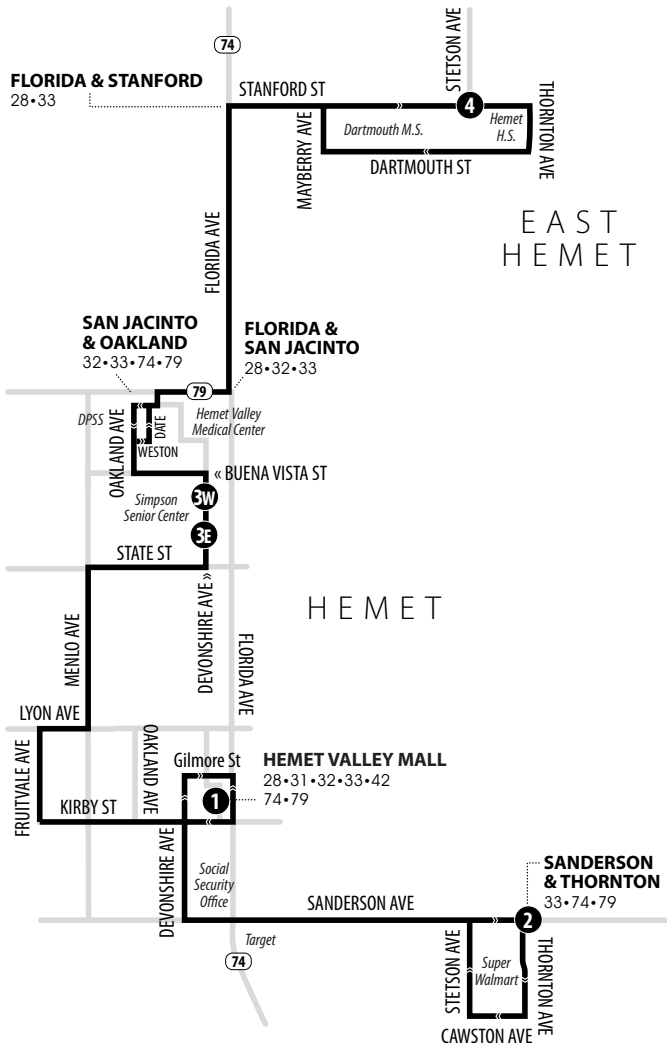

33

HEMET VALLEY MALL - SANDERSON & THORNTON - STANFORD & STETSON

Information Center
(951) 565-5002
RiversideTransit.com
RTABus.com

Routing and timetables
subject to change.
Rutas y horarios son
sujetos a cambios.

Legend | Map not to scale

- 1 Time and/or Transfer Point

33

Eastbound to Stanford & Stetson | Weekdays & Weekends

A.M. times are in PLAIN, **P.M. times are in BOLD** | Times are approximate

Hemet Valley Mall	Devonshire & Carmalita	Stanford & Stetson
1	3E	4
9:12	9:24	9:39
11:16	11:28	11:44
1:02	1:14	1:30
2:56	3:08	3:23
4:37	4:49	5:04
6:25	6:37	6:52

33

Westbound to Hemet Valley Mall and Sanderson & Thornton | Weekdays & Weekends

A.M. times are in PLAIN, **P.M. times are in BOLD** | Times are approximate

Stanford & Stetson	Devonshire & Juanita	Hemet Valley Mall	Thornton & Sanderson	Hemet Valley Mall
4	3W	1	2	1
8:10	8:26	8:39	8:51	9:05
9:44	10:02	10:15	10:29	10:46
11:50	12:08	12:21	12:35	12:52
1:48	2:06	2:19	2:33	2:48
3:28	3:46	3:59	4:12	4:27
5:09	5:26	5:39	5:52	6:07