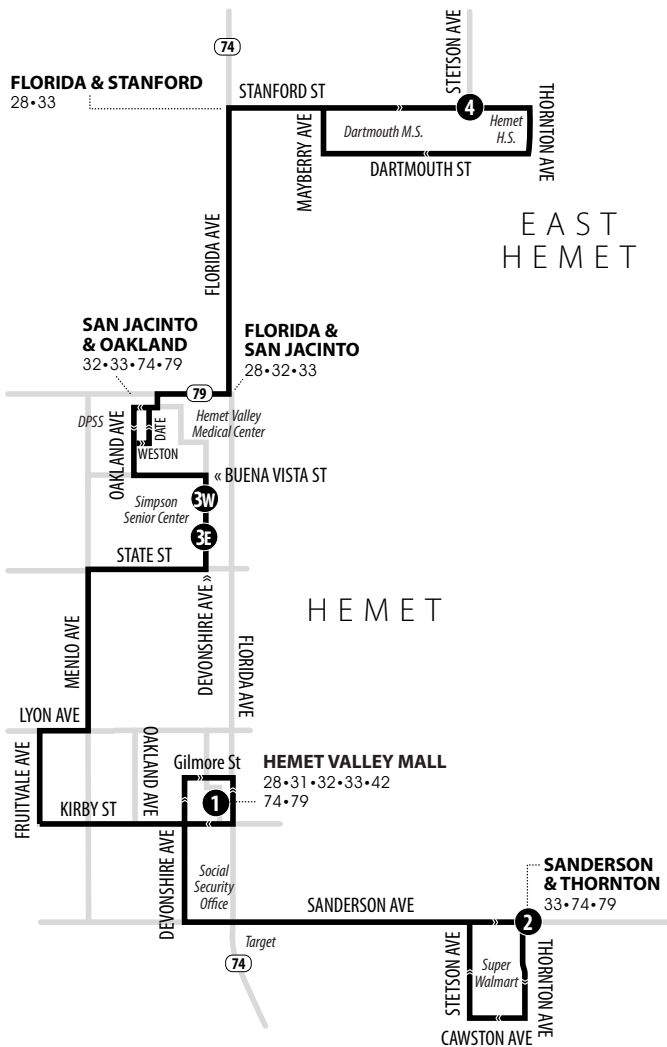

# 33

## HEMET VALLEY MALL - SANDERSON & THORNTON - STANFORD & STETSON

Information Center  
(951) 565-5002  
RiversideTransit.com  
RTABus.com

Routing and timetables  
subject to change.  
Rutas y horarios son  
sujetos a cambios.

### Legend | Map not to scale

1 Time and/or Transfer Point

**33****Eastbound to Stanford & Stetson | Weekdays & Weekends**A.M. times are in PLAIN, **P.M. times are in BOLD** | Times are approximate

Hemet Valley Mall	Devonshire & Carmalita	Stanford & Stetson
<b>1</b>	<b>3E</b>	<b>4</b>
9:12	9:24	9:39
11:16	11:28	11:44
<b>1:02</b>	<b>1:14</b>	<b>1:30</b>
<b>2:56</b>	<b>3:08</b>	<b>3:23</b>
<b>4:37</b>	<b>4:49</b>	<b>5:04</b>
<b>6:25</b>	<b>6:37</b>	<b>6:52</b>

**33****Westbound to Hemet Valley Mall and Sanderson & Thornton | Weekdays & Weekends**A.M. times are in PLAIN, **P.M. times are in BOLD** | Times are approximate

Stanford & Stetson	Devonshire & Juanita	Hemet Valley Mall	Thornton & Sanderson	Hemet Valley Mall
<b>4</b>	<b>3W</b>	<b>1</b>	<b>2</b>	<b>1</b>
8:10	8:26	8:39	8:51	9:05
9:44	10:02	10:15	10:29	10:46
11:50	<b>12:08</b>	<b>12:21</b>	<b>12:35</b>	<b>12:52</b>
<b>1:48</b>	<b>2:06</b>	<b>2:19</b>	<b>2:33</b>	<b>2:48</b>
<b>3:28</b>	<b>3:46</b>	<b>3:59</b>	<b>4:12</b>	<b>4:27</b>
<b>5:09</b>	<b>5:26</b>	<b>5:39</b>	<b>5:52</b>	<b>6:07</b>