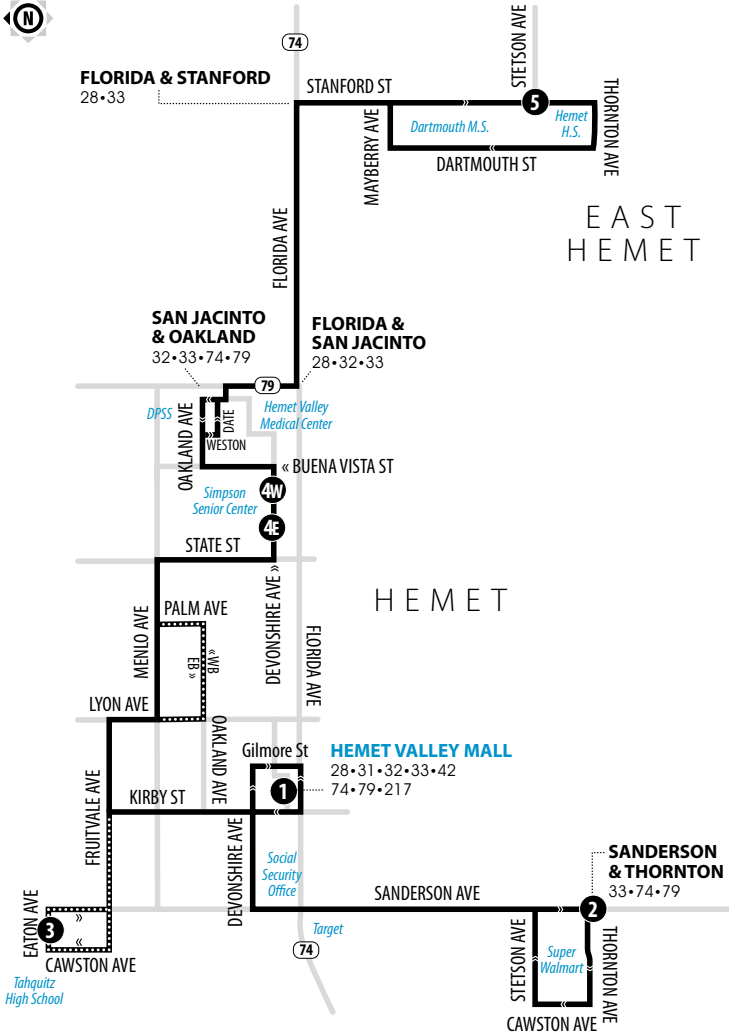

## HEMET VALLEY MALL - SANDERSON & THORNTON - STANFORD & STETSON

Information Center  
(951) 565-5002  
RiversideTransit.com  
RTABus.com

Routing and timetables  
subject to change.  
Rutas y horarios son  
sujetos a cambios.

**Sunday service on:** Memorial Day, Independence Day, Labor Day, Thanksgiving Day, Christmas Day and New Year's Day.

**Legend | Map not to scale**

- 1** Time and/or Transfer Point
- ..... Alternate Routing

## Weekends | Eastbound to Stanford &amp; Stetson

A.M. times are in PLAIN, P.M. times are in BOLD | Times are approximate

Hemet Valley Mall	Devonshire & Carmalita	Stanford & Stetson
<b>1</b>	<b>4E</b>	<b>5</b>
9:12	9:24	9:39
11:16	11:28	11:44
<b>1:02</b>	<b>1:14</b>	<b>1:30</b>
<b>2:56</b>	<b>3:08</b>	<b>3:23</b>
<b>4:37</b>	<b>4:49</b>	<b>5:04</b>
<b>6:23</b>	<b>6:35</b>	<b>6:50</b>

## Weekends | Westbound to Hemet Valley Mall and Sanderson &amp; Thornton

A.M. times are in PLAIN, P.M. times are in BOLD | Times are approximate

Stanford & Stetson	Devonshire & Juanita	Hemet Valley Mall	Thornton & Sanderson	Hemet Valley Mall
<b>5</b>	<b>4W</b>	<b>1</b>	<b>2</b>	<b>1</b>
8:10	8:26	8:39	8:51	9:05
9:44	10:02	10:15	10:29	10:46
11:50	<b>12:08</b>	<b>12:21</b>	<b>12:35</b>	<b>12:52</b>
<b>1:48</b>	<b>2:06</b>	<b>2:19</b>	<b>2:33</b>	<b>2:48</b>
<b>3:28</b>	<b>3:46</b>	<b>3:59</b>	<b>4:12</b>	<b>4:27</b>
<b>5:09</b>	<b>5:26</b>	<b>5:39</b>	<b>5:52</b>	<b>6:07</b>