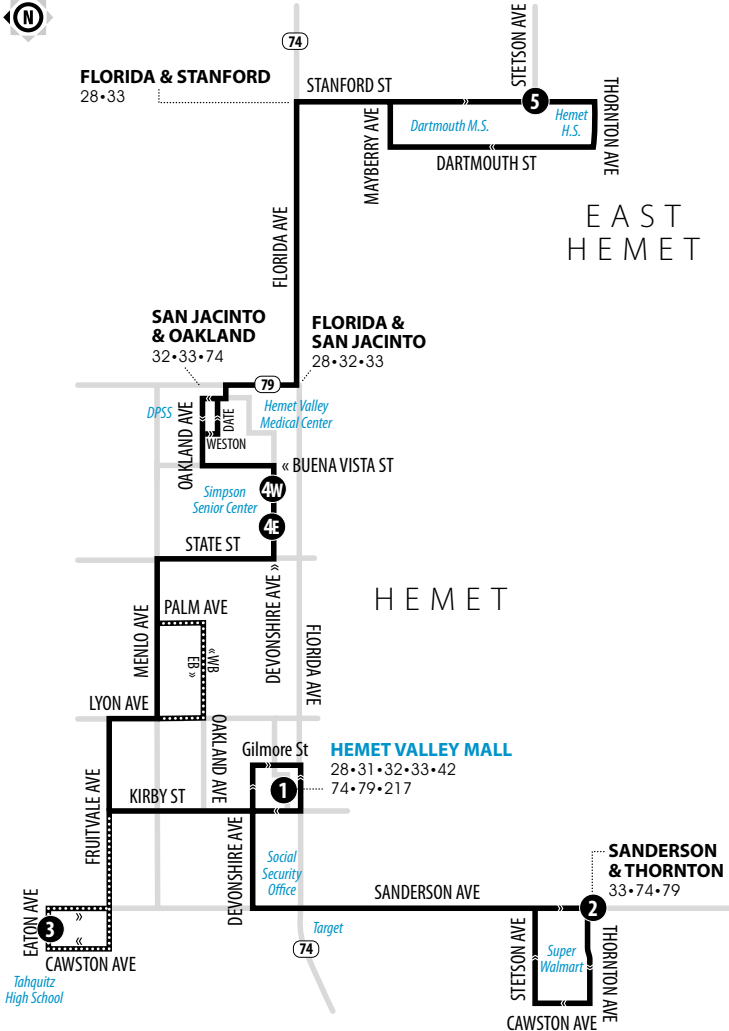

## HEMET VALLEY MALL - SANDERSON & THORNTON - STANFORD & STETSON

Information Center  
(951) 565-5002  
RiversideTransit.com  
RTABus.com

Routing and timetables  
subject to change.  
Rutas y horarios son  
sujetos a cambios.

**Sunday service on:** Memorial Day, Independence Day, Labor Day, Thanksgiving Day, Christmas Day and New Year's Day.

**Legend | Map not to scale**

- 1** Time and/or Transfer Point
- .....** Alternate Routing

## Weekends | Eastbound to Stanford &amp; Stetson

A.M. times are in PLAIN, P.M. times are in BOLD | Times are approximate

Hemet Valley Mall	Devonshire & Carmalita	Stanford & Stetson
<b>1</b>	<b>4E</b>	<b>5</b>
9:12	9:24	9:39
11:14	11:26	11:42
<b>1:02</b>	<b>1:14</b>	<b>1:30</b>
<b>2:56</b>	<b>3:08</b>	<b>3:23</b>
<b>4:37</b>	<b>4:49</b>	<b>5:04</b>
<b>6:23</b>	<b>6:35</b>	<b>6:50</b>

## Weekends | Westbound to Hemet Valley Mall and Sanderson &amp; Thornton

A.M. times are in PLAIN, P.M. times are in BOLD | Times are approximate

Stanford & Stetson	Devonshire & Juanita	Hemet Valley Mall	Thornton & Sanderson	Hemet Valley Mall
<b>5</b>	<b>4W</b>	<b>1</b>	<b>2</b>	<b>1</b>
8:10	8:26	8:39	8:51	9:05
9:44	10:02	10:15	10:29	10:46
11:50	<b>12:08</b>	<b>12:21</b>	<b>12:35</b>	<b>12:52</b>
<b>1:48</b>	<b>2:06</b>	<b>2:19</b>	<b>2:33</b>	<b>2:48</b>
<b>3:28</b>	<b>3:46</b>	<b>3:59</b>	<b>4:12</b>	<b>4:27</b>
<b>5:09</b>	<b>5:26</b>	<b>5:39</b>	<b>5:52</b>	<b>6:07</b>