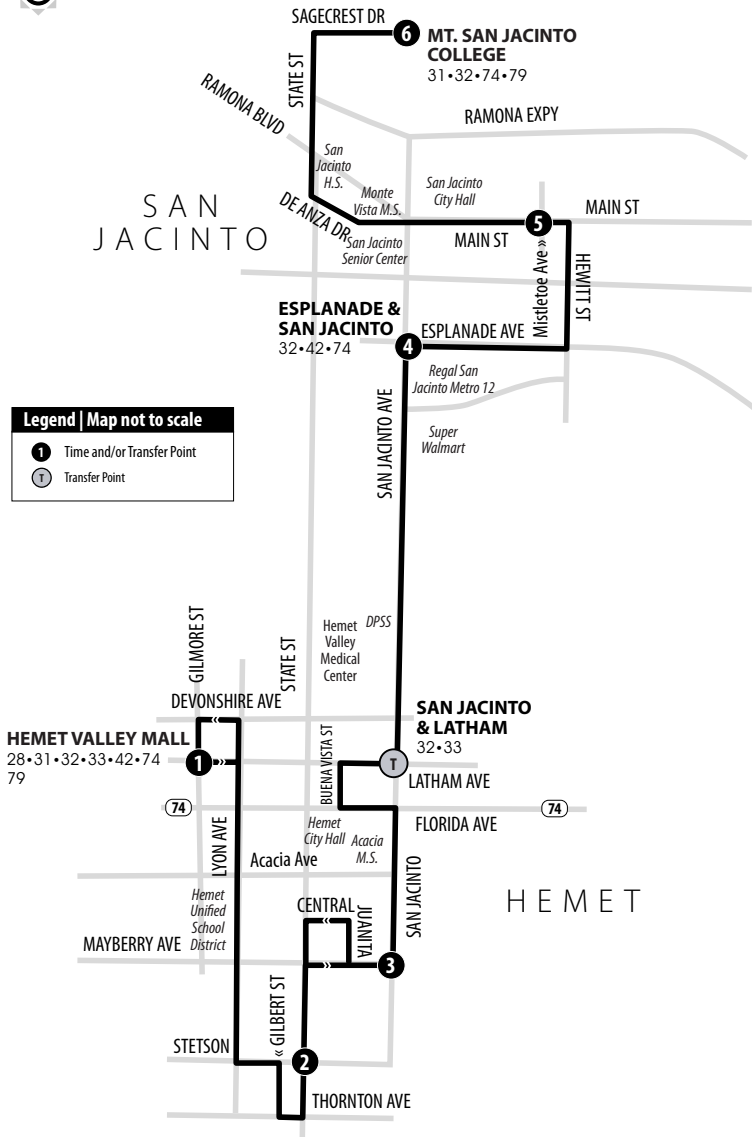

Routing and timetables
subject to change.
Rutas y horarios son
sujetos a cambios.

Legend | Map not to scale

- 1** Time and/or Transfer Point
- T** Transfer Point

32

Northbound to Mt. San Jacinto College | Weekdays & Weekends

A.M. times are in PLAIN, **P.M. times are in BOLD** | Times are approximate

Hemet Valley Mall	State & Stetson	San Jacinto & Mayberry	Esplanade & San Jacinto	Main & Mistletoe	Mt. San Jacinto College San Jacinto
1	2	3	4	5	6
7:15	7:28	7:34	7:47	7:52	8:04
8:22	8:36	8:42	8:55	9:00	9:13
9:19	9:33	9:39	9:53	9:58	10:11
10:27	10:41	10:47	11:01	11:06	11:19
11:28	11:42	11:48	12:02	12:08	12:21
12:37	12:51	12:57	1:11	1:17	1:29
1:38	1:52	1:58	2:14	2:20	2:32
2:49	3:03	3:09	3:25	3:31	3:43
3:44	3:58	4:04	4:20	4:26	4:38
5:02	5:14	5:19	5:33	5:38	5:50
5:56	6:08	6:13	6:27	6:32	6:44

32

Southbound to Hemet Valley Mall | Weekdays & Weekends

A.M. times are in PLAIN, **P.M. times are in BOLD** | Times are approximate

Mt. San Jacinto College San Jacinto	Main & Mistletoe	Esplanade & San Jacinto	San Jacinto & Mayberry	State & Stetson	Hemet Valley Mall
6	5	4	3	2	1
7:17	7:30	7:34	7:46	7:53	8:07
8:16	8:29	8:34	8:47	8:55	9:09
9:21	9:34	9:39	9:54	10:02	10:16
10:25	10:38	10:43	10:58	11:06	11:20
11:27	11:40	11:45	12:00	12:08	12:22
12:33	12:46	12:51	1:06	1:14	1:28
1:37	1:49	1:54	2:08	2:16	2:30
2:42	2:54	2:58	3:12	3:20	3:34
3:48	4:00	4:04	4:18	4:26	4:40
4:54	5:06	5:10	5:24	5:32	5:46
6:00	6:12	6:16	6:28	6:36	6:50