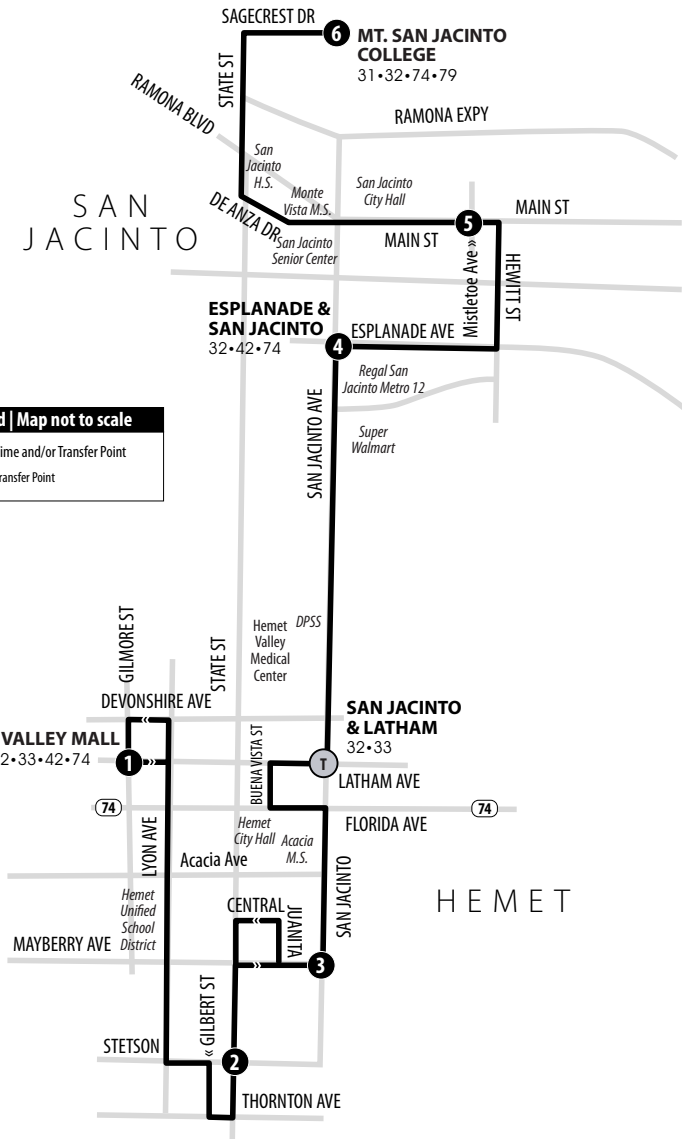

Routing and timetables
subject to change.
Rutas y horarios son
sujetos a cambios.

Legend | Map not to scale

- 1** Time and/or Transfer Point
- T** Transfer Point

HEMET

SAN JACINTO

32

Northbound to Mt. San Jacinto College | Weekdays & Weekends

A.M. times are in PLAIN, **P.M. times are in BOLD** | Times are approximate

Hemet Valley Mall	State & Stetson	San Jacinto & Mayberry	Esplanade & San Jacinto	Main & Mistletoe	Mt. San Jacinto College San Jacinto
1	2	3	4	5	6
7:15	7:28	7:34	7:47	7:52	8:04
8:22	8:36	8:42	8:55	9:00	9:13
9:19	9:33	9:39	9:53	9:58	10:11
10:27	10:41	10:47	11:01	11:06	11:19
11:28	11:42	11:48	12:02	12:08	12:21
12:37	12:51	12:57	1:11	1:17	1:29
1:38	1:52	1:58	2:14	2:20	2:32
2:49	3:03	3:09	3:25	3:31	3:43
3:44	3:58	4:04	4:20	4:26	4:38
5:02	5:14	5:19	5:33	5:38	5:50
5:56	6:08	6:13	6:27	6:32	6:44

32

Southbound to Hemet Valley Mall | Weekdays & Weekends

A.M. times are in PLAIN, **P.M. times are in BOLD** | Times are approximate

Mt. San Jacinto College San Jacinto	Main & Mistletoe	Esplanade & San Jacinto	San Jacinto & Mayberry	State & Stetson	Hemet Valley Mall
6	5	4	3	2	1
7:17	7:30	7:34	7:46	7:53	8:07
8:16	8:29	8:34	8:47	8:55	9:09
9:21	9:34	9:39	9:54	10:02	10:16
10:25	10:38	10:43	10:58	11:06	11:20
11:27	11:40	11:45	12:00	12:08	12:22
12:33	12:46	12:51	1:06	1:14	1:28
1:37	1:49	1:54	2:08	2:16	2:30
2:42	2:54	2:58	3:12	3:20	3:34
3:48	4:00	4:04	4:18	4:26	4:40
4:54	5:06	5:10	5:24	5:32	5:46
6:00	6:12	6:16	6:28	6:36	6:50