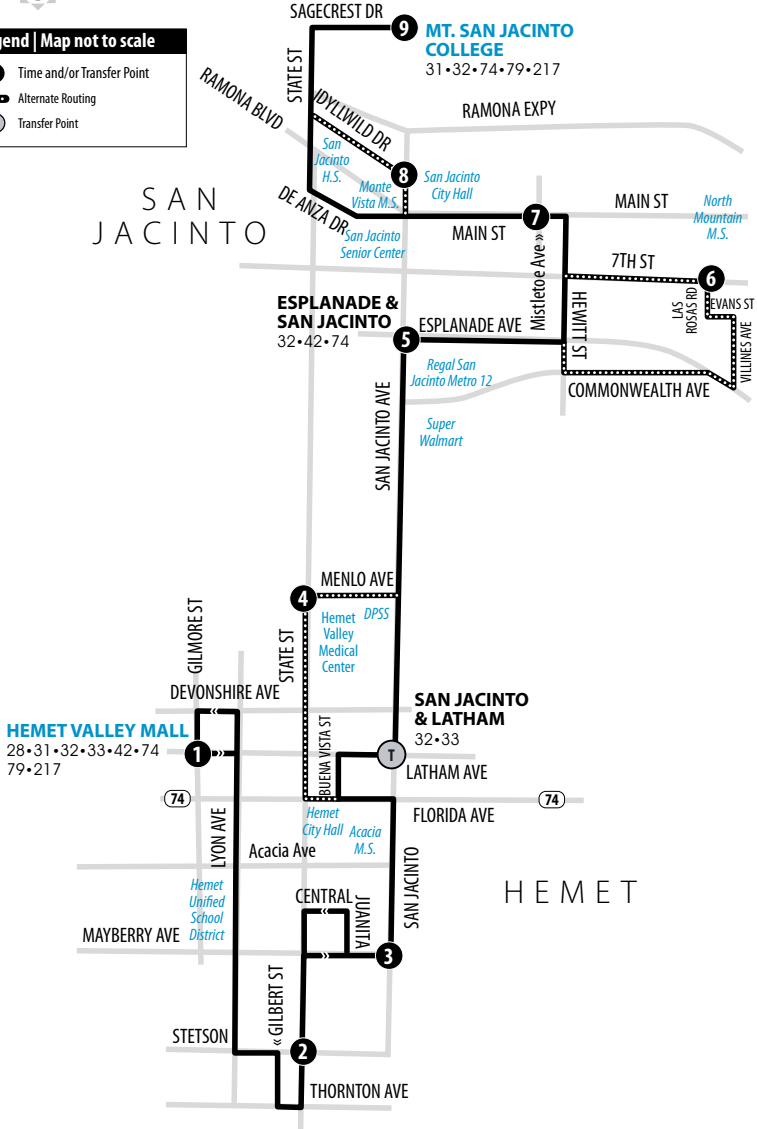

**Routing and timetables subject to change.**  
Rutas y horarios son sujetos a cambios.

**Sunday service on:** Memorial Day, Independence Day, Labor Day, Thanksgiving Day, Christmas Day and New Year's Day.

**Legend | Map not to scale**

- 1** Time and/or Transfer Point
- ⋯** Alternate Routing
- T** Transfer Point

## Weekdays | Northbound to Mt. San Jacinto College

A.M. times are in PLAIN, **P.M. times are in BOLD** | Times are approximate

A = Alternate routing

	Hemet Valley Mall	State & Stetson	San Jacinto & Mayberry	State & Menlo	Esplanade & San Jacinto	Las Rosas & 7th	Main & Mistletoe	Idyllwild Dr & Attenborough	Mt. San Jacinto College San Jacinto
	<b>1</b>	<b>2</b>	<b>3</b>	<b>4</b>	<b>5</b>	<b>6</b>	<b>7</b>	<b>8</b>	<b>9</b>
A	5:59	6:12	6:18	6:25	6:33	6:43	6:47	6:54	7:01
	7:03	7:19	7:27	—	7:42	—	7:49	—	8:01
	8:23	8:40	8:48	—	9:01	—	9:08	—	9:20
	9:30	9:50	9:57	—	10:15	—	10:21	—	10:34
	10:50	11:07	11:14	—	11:33	—	11:39	—	11:52
	<b>12:00</b>	<b>12:17</b>	<b>12:24</b>	—	<b>12:43</b>	—	<b>12:49</b>	—	<b>1:02</b>
	<b>1:15</b>	<b>1:33</b>	<b>1:40</b>	—	<b>1:59</b>	—	<b>2:05</b>	—	<b>2:20</b>
	<b>2:27</b>	<b>2:45</b>	<b>2:52</b>	—	<b>3:11</b>	—	<b>3:17</b>	—	<b>3:32</b>
	<b>3:44</b>	<b>4:02</b>	<b>4:09</b>	—	<b>4:27</b>	—	<b>4:33</b>	—	<b>4:48</b>
	<b>4:57</b>	<b>5:13</b>	<b>5:20</b>	—	<b>5:36</b>	—	<b>5:42</b>	—	<b>5:56</b>
	<b>6:21</b>	<b>6:36</b>	<b>6:42</b>	—	<b>6:56</b>	—	<b>7:02</b>	—	<b>7:15</b>
	<b>7:44</b>	<b>7:58</b>	<b>8:04</b>	—	<b>8:17</b>	—	<b>8:22</b>	—	<b>8:34</b>