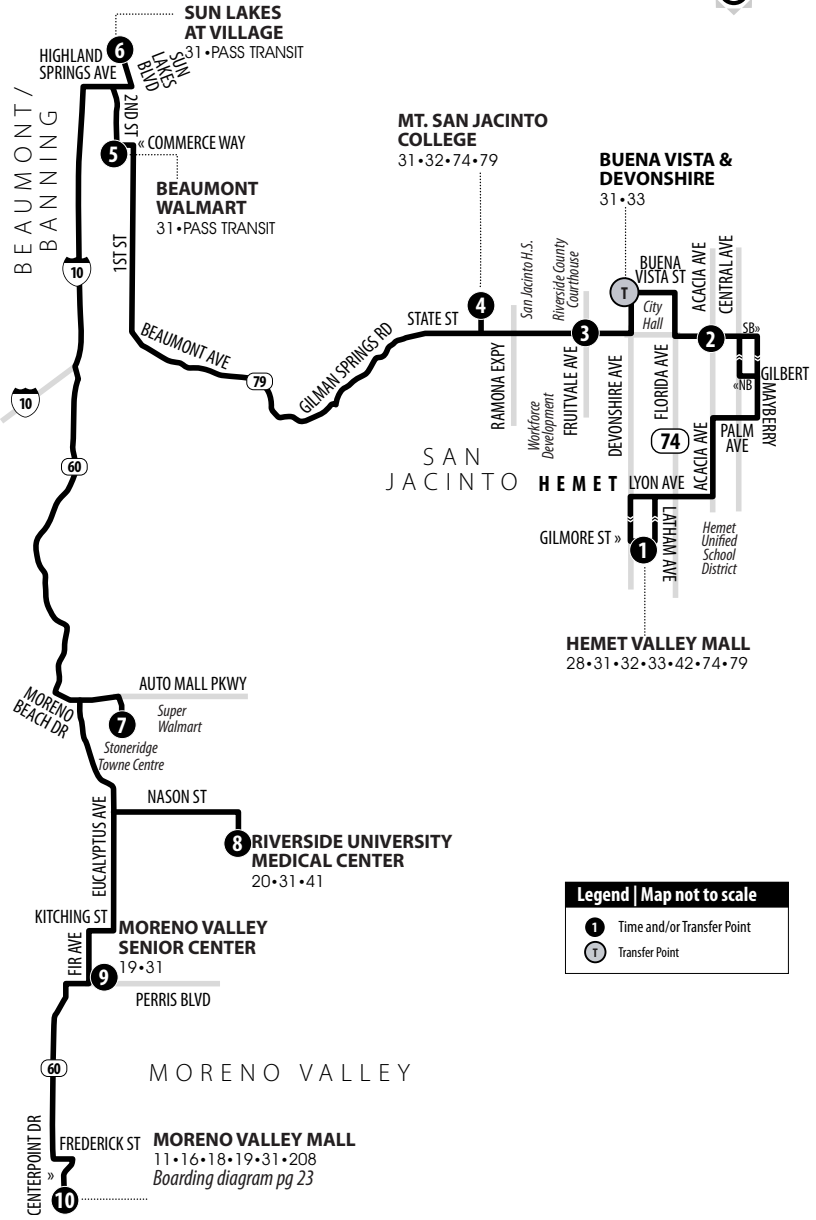

31

Northbound to Moreno Valley Mall | Weekdays & Weekends

A.M. times are in PLAIN, **P.M. times are in BOLD** | Times are approximate

Hemet Valley Mall	State & Acacia (Post Office)	State & Fruitvale	Mt. San Jacinto College San Jacinto	Beaumont Walmart	Sun Lakes at Village	Super Walmart at Moreno Beach Dr	Riverside University Medical Center	Moreno Valley Senior Center	Moreno Valley Mall
1	2	3	4	5	6	7	8	9	10
7:04	7:13	7:22	7:33	7:51	7:54	8:22	8:34	8:46	9:06
8:12	8:21	8:30	8:41	8:59	9:02	9:32	9:44	9:56	10:16
9:25	9:34	9:43	9:54	10:12	10:15	10:45	10:57	11:09	11:29
10:35	10:44	10:53	11:04	11:22	11:25	11:55	12:07	12:19	12:39
11:46	11:55	12:04	12:15	12:33	12:36	1:06	1:18	1:30	1:50
12:50	12:59	1:08	1:19	1:37	1:40	2:10	2:22	2:34	2:54
2:06	2:15	2:24	2:35	2:53	2:56	3:26	3:38	3:50	4:10
3:13	3:22	3:31	3:42	4:00	4:03	4:33	4:45	4:57	5:17
4:24	4:33	4:42	4:53	5:11	5:14	5:44	5:56	6:08	6:28
5:26	5:35	5:44	5:54	6:11	6:14	6:44	6:56	7:08	7:28

31

Southbound to Hemet Valley Mall | Weekdays & Weekends

A.M. times are in PLAIN, **P.M. times are in BOLD** | Times are approximate

Moreno Valley Mall	Moreno Valley Senior Center	Riverside University Medical Center	Super Walmart at Moreno Beach Dr	Sun Lakes at Village	Beaumont Walmart	Mt. San Jacinto College San Jacinto	State & Fruitvale	State & Acacia (Post Office)	Hemet Valley Mall
10	9	8	7	6	5	4	3	2	1
7:10	7:22	7:34	7:43	8:11	8:16	8:36	8:48	8:58	9:08
8:24	8:36	8:48	8:57	9:25	9:30	9:50	10:02	10:12	10:22
9:29	9:41	9:53	10:02	10:31	10:36	10:56	11:09	11:19	11:29
10:33	10:45	10:57	11:06	11:35	11:40	12:00	12:13	12:23	12:33
11:46	11:58	12:10	12:19	12:48	12:53	1:13	1:26	1:36	1:46
12:56	1:08	1:20	1:29	1:58	2:03	2:23	2:36	2:46	2:56
2:07	2:19	2:31	2:40	3:09	3:14	3:34	3:47	3:57	4:07
3:11	3:23	3:35	3:44	4:13	4:18	4:38	4:50	4:59	5:09
4:24	4:36	4:48	4:57	5:26	5:31	5:51	6:02	6:10	6:20
5:34	5:46	5:58	6:07	6:35	6:39	6:58	7:09	7:17	7:27
6:52	7:04	7:16	7:25	7:53	7:57	8:16	8:27	8:35	8:45