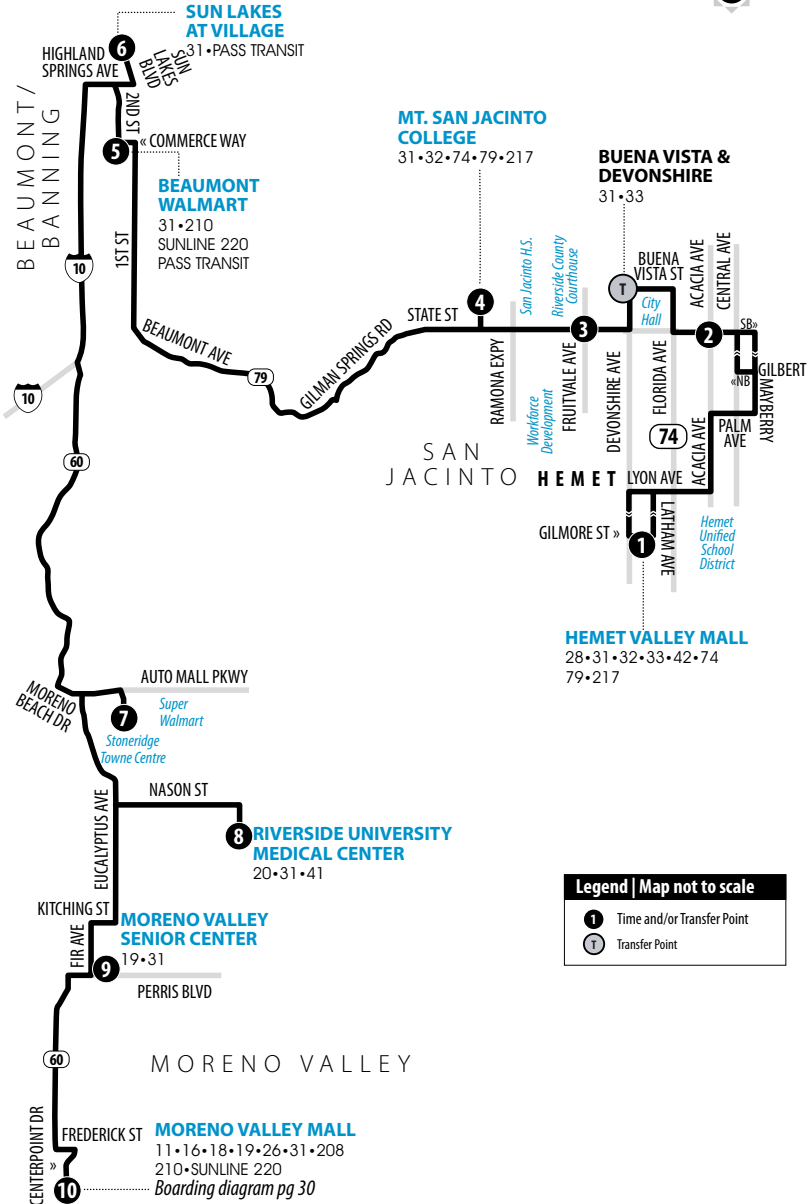

31

HEMET VALLEY MALL - SAN JACINTO - BEAUMONT - BANNING - MORENO VALLEY

Information Center
(951) 565-5002
RiversideTransit.com
RTABus.com

Routing and timetables subject to change.
Rutas y horarios son sujetos a cambios.

Sunday service on: Memorial Day, Independence Day, Labor Day, Thanksgiving Day, Christmas Day and New Year's Day. **Shared Stops:** RTA and Pass Transit honor each others Day and 30-Day passes at shared stops.