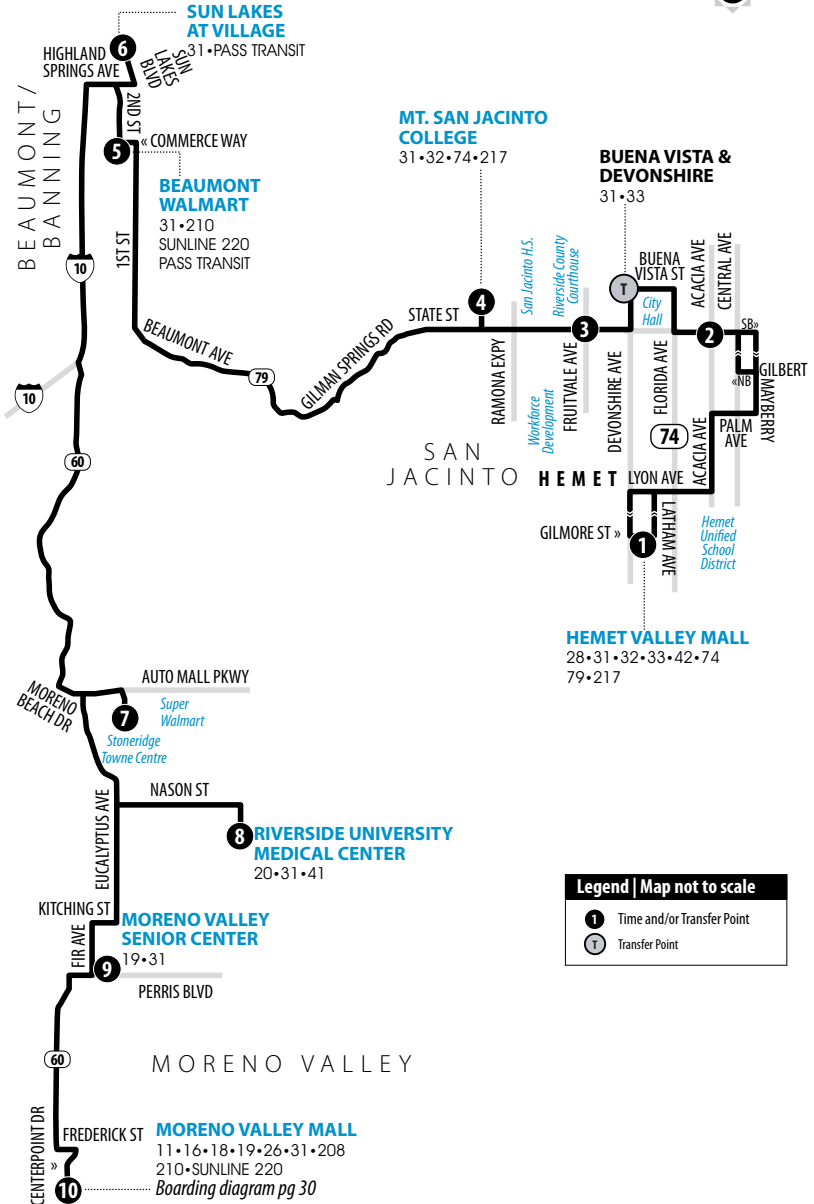

31

HEMET VALLEY MALL - SAN JACINTO - BEAUMONT - BANNING - MORENO VALLEY

Information Center
(951) 565-5002
RiversideTransit.com
RTABus.com

Routing and timetables subject to change.
Rutas y horarios son sujetos a cambios.

Sunday service on: Memorial Day, Independence Day, Labor Day, Thanksgiving Day, Christmas Day and New Year's Day. **Shared Stops:** RTA and Pass Transit honor each others Day and 30-Day passes at shared stops.