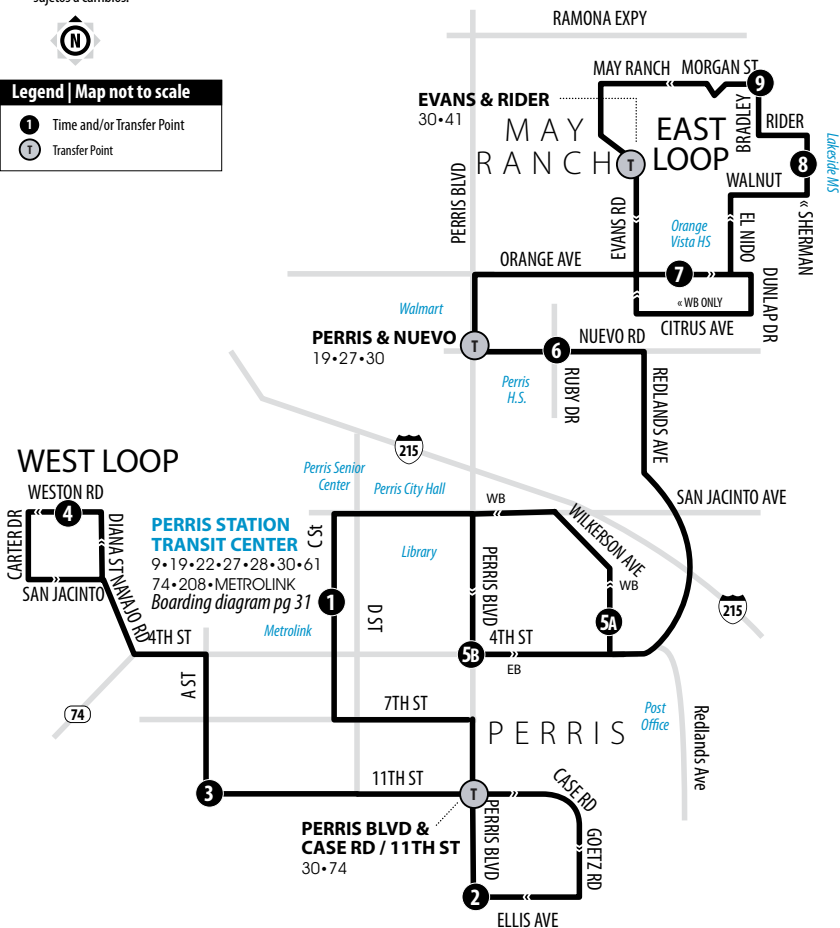

30

PERRIS STATION - WESTON & CARTER (WEST LOOP) - MAY RANCH (EAST LOOP)

Information Center
(951) 565-5002
RiversideTransit.com
RTABus.com

Routing and timetables
subject to change.
Rutas y horarios son
sujetos a cambios.

Sunday service on: Memorial Day, Independence Day, Labor Day, Thanksgiving Day, Christmas Day and New Year's Day. **No weekend service on West Loop.**

Legend | Map not to scale

- 1** Time and/or Transfer Point
- T** Transfer Point

30

Weekdays | West Loop

A.M. times are in PLAIN, **P.M. times are in BOLD** | Times are approximate

Perris Station Transit Center	Perris & Ellis	11th & A	Weston & Carter	11th & A	Perris & Ellis	Perris Station Transit Center
1	2	3	4	3	2	1
5:28	5:34	5:37	5:47	5:57	6:01	6:08
6:42	6:48	6:51	7:01	7:11	7:15	7:22
7:49	7:56	8:00	8:10	8:20	8:24	8:31
8:59	9:06	9:10	9:20	9:28	9:33	9:40
10:06	10:13	10:17	10:27	10:35	10:40	10:47
11:25	11:32	11:36	11:46	11:54	11:59	12:06
12:32	12:39	12:43	12:53	1:01	1:06	1:13
1:53	2:00	2:04	2:14	2:22	2:27	2:34
2:57	3:04	3:08	3:21	3:29	3:34	3:41
4:12	4:19	4:23	4:33	4:41	4:46	4:53
5:19	5:26	5:30	5:40	5:48	5:53	6:00
6:25	6:32	6:36	6:46	6:54	6:59	7:06