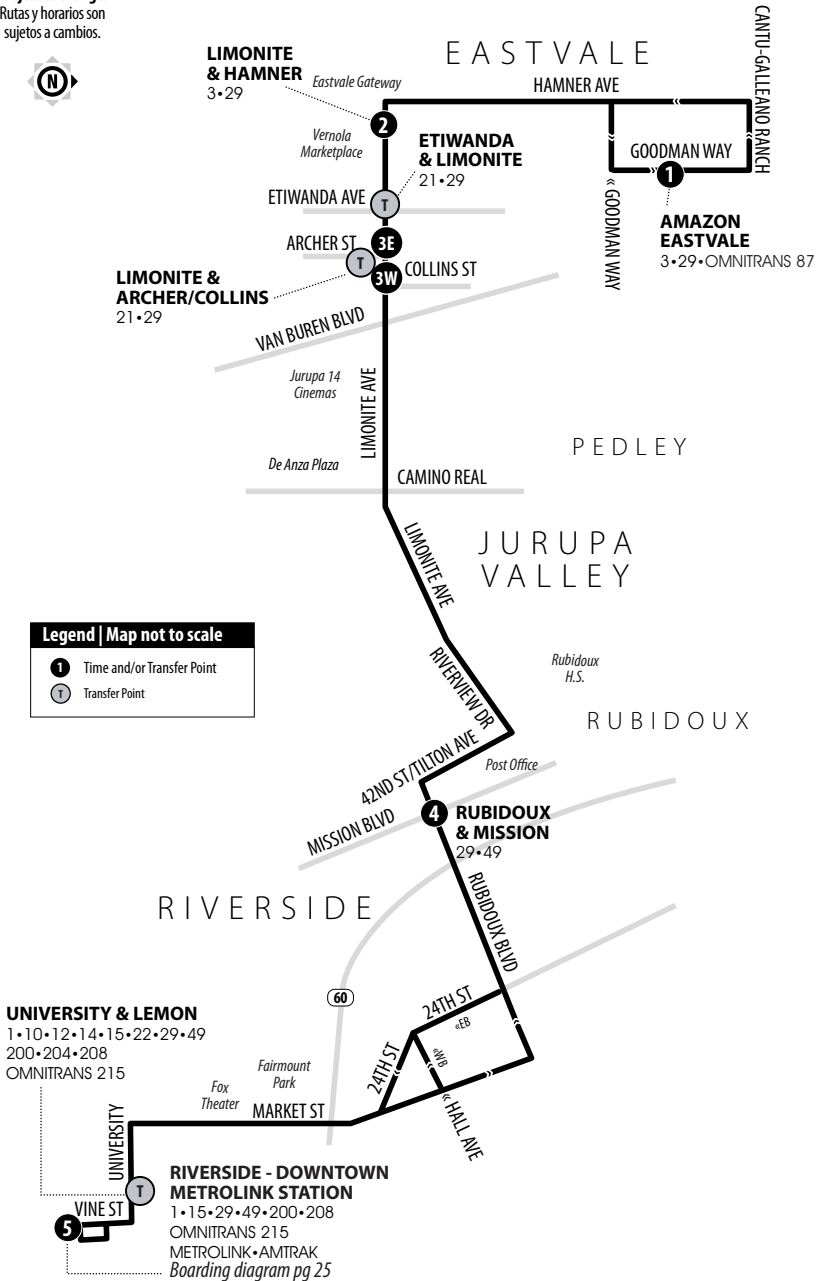

29

DOWNTOWN RIVERSIDE - JURUPA VALLEY - EASTVALE

Information Center
(951) 565-5002
RiversideTransit.com
RTABus.com

Routing and timetables
subject to change.
Rutas y horarios son
sujetos a cambios.

Legend | Map not to scale

- 1** Time and/or Transfer Point
- T** Transfer Point

29

Eastbound to Downtown Riverside | Weekdays & Weekends

A.M. times are in PLAIN, **P.M. times are in BOLD** | Times are approximate

Amazon Eastvale	Limonite & Hamner	Limonite & Archer	Rubidoux & Mission	Riverside-Downtown Metrolink Station (Vine St Bay D)
1	2	3E	4	5
5:57	6:06	6:17	6:31	6:50
6:56	7:05	7:16	7:30	7:49
8:04	8:13	8:25	8:39	9:00
9:09	9:19	9:31	9:47	10:10
10:21	10:31	10:43	10:59	11:22
11:33	11:43	11:55	12:11	12:34
12:46	12:56	1:10	1:26	1:49
2:04	2:14	2:30	2:46	3:09
3:13	3:23	3:39	3:55	4:18
4:33	4:43	4:59	5:15	5:38
5:41	5:51	6:05	6:21	6:42
7:00	7:10	7:24	7:40	8:01

29

Westbound to Eastvale | Weekdays & Weekends

A.M. times are in PLAIN, **P.M. times are in BOLD** | Times are approximate

Riverside-Downtown Metrolink Station (Vine St Bay D)	Rubidoux & Mission	Limonite & Collins	Limonite & Hamner	Amazon Eastvale
5	4	3W	2	1
5:55	6:16	6:28	6:38	6:46
7:00	7:21	7:35	7:46	7:54
7:59	8:24	8:40	8:51	8:59
9:10	9:35	9:51	10:03	10:11
10:20	10:45	11:01	11:15	11:23
11:32	11:58	12:14	12:28	12:36
12:44	1:10	1:26	1:40	1:48
1:59	2:25	2:41	2:55	3:03
3:19	3:45	4:01	4:15	4:23
4:28	4:54	5:10	5:23	5:31
5:48	6:13	6:29	6:42	6:50
6:52	7:17	7:30	7:43	7:51
8:11	8:36	8:49	9:01	9:09