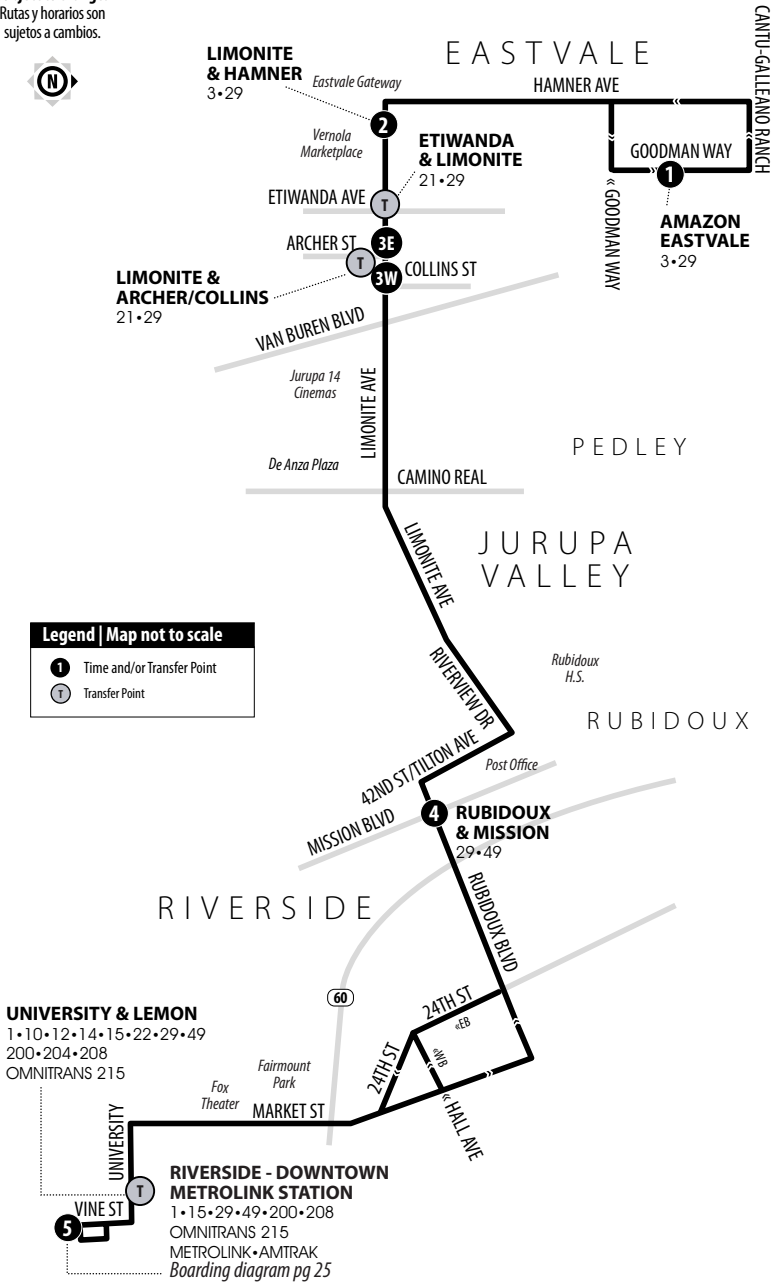

**Legend | Map not to scale**

- 1** Time and/or Transfer Point
- T** Transfer Point

## Eastbound to Downtown Riverside | Weekdays & Weekends

A.M. times are in PLAIN, **P.M. times are in BOLD** | Times are approximate

Amazon Eastvale	Limonite & Hamner	Limonite & Archer	Rubidoux & Mission	Riverside-Downtown Metrolink Station (Vine St Bay D)
<b>1</b>	<b>2</b>	<b>3E</b>	<b>4</b>	<b>5</b>
5:57	6:06	6:17	6:31	6:50
6:56	7:05	7:16	7:30	7:49
8:04	8:13	8:25	8:39	9:00
9:09	9:19	9:31	9:47	10:10
10:21	10:31	10:43	10:59	11:22
11:33	11:43	11:55	<b>12:11</b>	<b>12:34</b>
<b>12:46</b>	<b>12:56</b>	<b>1:10</b>	<b>1:26</b>	<b>1:49</b>
<b>2:04</b>	<b>2:14</b>	<b>2:30</b>	<b>2:46</b>	<b>3:09</b>
<b>3:13</b>	<b>3:23</b>	<b>3:39</b>	<b>3:55</b>	<b>4:18</b>
<b>4:33</b>	<b>4:43</b>	<b>4:59</b>	<b>5:15</b>	<b>5:38</b>
<b>5:41</b>	<b>5:51</b>	<b>6:05</b>	<b>6:21</b>	<b>6:42</b>
<b>7:00</b>	<b>7:10</b>	<b>7:24</b>	<b>7:40</b>	<b>8:01</b>

## Westbound to Eastvale | Weekdays & Weekends

A.M. times are in PLAIN, **P.M. times are in BOLD** | Times are approximate

Riverside-Downtown Metrolink Station (Vine St Bay D)	Rubidoux & Mission	Limonite & Collins	Limonite & Hamner	Amazon Eastvale
<b>5</b>	<b>4</b>	<b>3W</b>	<b>2</b>	<b>1</b>
5:55	6:16	6:28	6:38	6:46
7:00	7:21	7:35	7:46	7:54
7:59	8:24	8:40	8:51	8:59
9:10	9:35	9:51	10:03	10:11
10:20	10:45	11:01	11:15	11:23
11:32	11:58	<b>12:14</b>	<b>12:28</b>	<b>12:36</b>
<b>12:44</b>	<b>1:10</b>	<b>1:26</b>	<b>1:40</b>	<b>1:48</b>
<b>1:59</b>	<b>2:25</b>	<b>2:41</b>	<b>2:55</b>	<b>3:03</b>
<b>3:19</b>	<b>3:45</b>	<b>4:01</b>	<b>4:15</b>	<b>4:23</b>
<b>4:28</b>	<b>4:54</b>	<b>5:10</b>	<b>5:23</b>	<b>5:31</b>
<b>5:48</b>	<b>6:13</b>	<b>6:29</b>	<b>6:42</b>	<b>6:50</b>
<b>6:52</b>	<b>7:17</b>	<b>7:30</b>	<b>7:43</b>	<b>7:51</b>
<b>8:11</b>	<b>8:36</b>	<b>8:49</b>	<b>9:01</b>	<b>9:09</b>