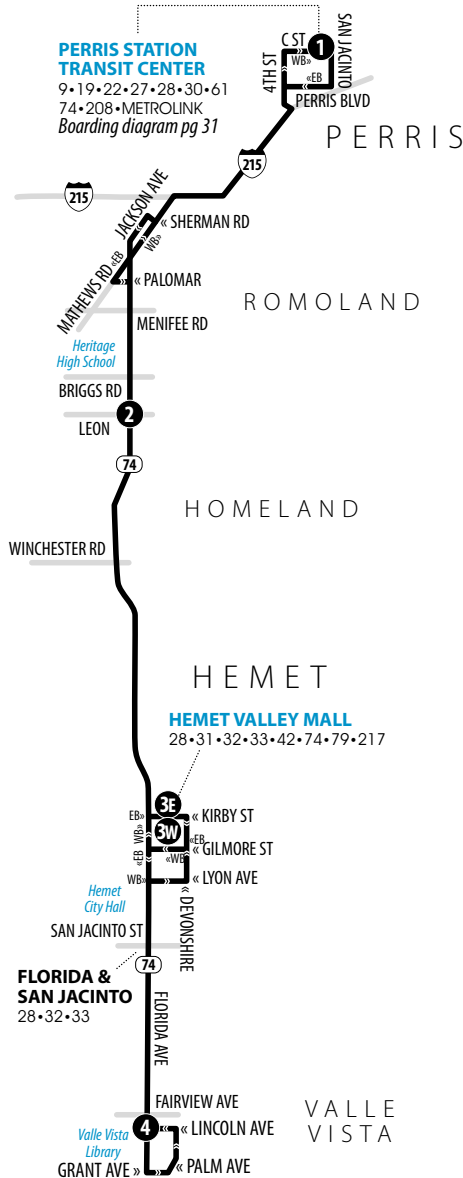

1 Time and/or Transfer Point

A.M. times are in PLAIN, **P.M. times are in BOLD** | Times are approximate

* Trip will end service at Florida Ave & State St bus stop at 12:15 a.m.

Perris Station Transit Center	Hwy 74 & Leon	Kirby & Latham	Lincoln & Florida
1	2	3E	4
5:50	6:09	6:25	6:46
6:23	6:42	6:59	7:23
7:01	7:21	7:39	8:03
7:35	7:58	8:16	8:42
8:03	8:25	8:43	9:09
8:37	8:57	9:14	9:39
9:10	9:30	9:47	10:12
9:41	10:01	10:21	10:48
10:04	10:25	10:45	11:14
10:29	10:50	11:10	11:39
10:59	11:20	11:40	12:09
11:27	11:48	12:08	12:37
11:57	12:18	12:38	1:08
12:27	12:48	1:08	1:39
12:56	1:17	1:37	2:08
1:31	1:56	2:19	2:50
1:59	2:24	2:47	3:19
2:33	2:58	3:17	3:49
3:03	3:28	3:47	4:19
3:29	3:54	4:15	4:46
3:59	4:23	4:44	5:17
4:29	4:53	5:12	5:43
4:56	5:20	5:39	6:08
5:34	5:58	6:14	6:41
5:57	6:19	6:35	7:02
6:27	6:48	7:04	7:31
7:00	7:21	7:37	8:04
7:31	7:51	8:07	8:33
7:59	8:19	8:35	9:00
8:25	8:43	8:56	9:21
8:56	9:14	9:27	9:52
9:38	9:56	10:09	10:34
10:26	10:44	10:57	11:19
11:04	11:22	11:35	11:57
11:37	11:55	12:08*	—

A.M. times are in PLAIN, **P.M. times are in BOLD** | Times are approximate

* Trip will end at Florida Ave & State St bus stop at 12:15 a.m.

Perris Station Transit Center	Hwy 74 & Leon	Kirby & Latham	Lincoln & Florida
1	2	3E	4
6:25	6:43	6:59	7:18
6:59	7:18	7:34	7:56
7:43	8:02	8:18	8:40
8:30	8:50	9:07	9:31
9:08	9:28	9:45	10:12
9:43	10:03	10:23	10:50
10:26	10:49	11:09	11:38
11:11	11:34	11:54	12:23
11:49	12:12	12:32	1:03
12:34	12:57	1:17	1:48
1:18	1:41	2:01	2:32
2:01	2:24	2:44	3:15
2:43	3:06	3:26	3:57
3:26	3:49	4:09	4:40
4:14	4:37	4:57	5:28
4:58	5:21	5:41	6:10
5:34	5:57	6:16	6:45
6:20	6:43	7:02	7:29
7:05	7:26	7:45	8:12
7:53	8:14	8:33	9:00
9:00	9:21	9:39	10:02
9:34	9:55	10:13	10:36
11:37	11:55	12:08*	—