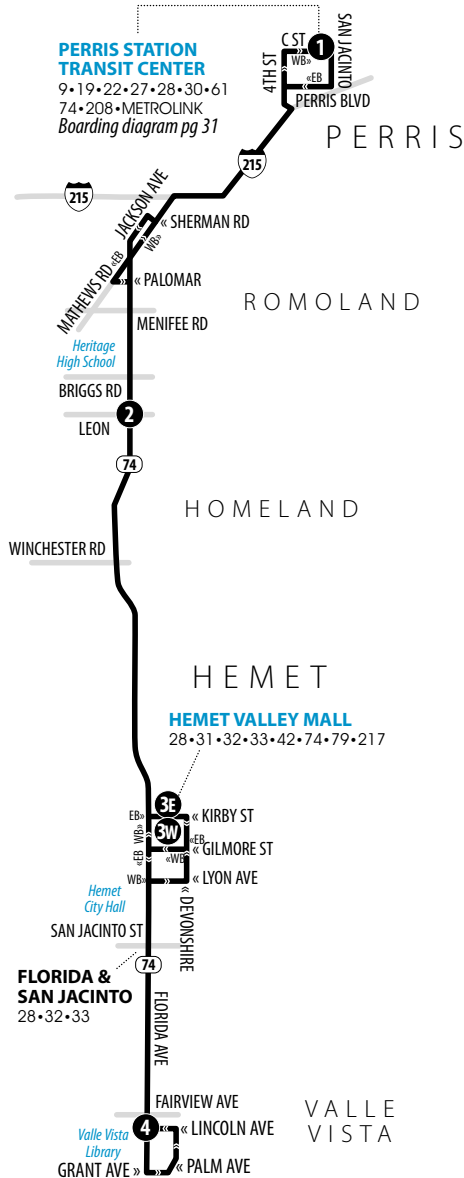

1 Time and/or Transfer Point

A.M. times are in PLAIN, P.M. times are in BOLD | Times are approximate

Lincoln & Florida	Hemet Valley Mall	Hwy 74 & Leon	Perris Station Transit Center
4	3W	2	1
—	3:40	3:54	4:10
3:42	4:05	4:19	4:37
4:11	4:34	4:48	5:06
4:39	5:04	5:19	5:37
5:06	5:31	5:46	6:05
5:22	5:51	6:08	6:28
5:42	6:11	6:29	6:51
6:10	6:43	7:01	7:25
6:38	7:13	7:32	7:56
7:07	7:40	7:58	8:20
7:39	8:12	8:30	8:52
8:18	8:51	9:09	9:30
8:54	9:26	9:45	10:06
9:22	9:54	10:13	10:33
9:52	10:24	10:43	11:03
10:22	10:54	11:13	11:33
10:58	11:34	11:54	12:14
11:27	12:03	12:24	12:44
11:57	12:33	12:54	1:14
12:27	1:03	1:24	1:44
1:05	1:41	2:01	2:21
1:35	2:10	2:30	2:50
1:53	2:28	2:48	3:10
2:25	3:00	3:20	3:45
2:58	3:33	3:54	4:17
3:27	4:00	4:21	4:42
4:00	4:33	4:54	5:15
4:34	5:06	5:26	5:47
4:58	5:30	5:50	6:10
5:23	5:55	6:15	6:35
5:52	6:23	6:43	7:01
6:24	6:55	7:13	7:31
7:05	7:33	7:51	8:08
7:38	8:05	8:23	8:40
8:20	8:45	9:01	9:18
9:17	9:41	9:56	10:13

A.M. times are in PLAIN, **P.M. times are in BOLD** | Times are approximate

Perris Station Transit Center	Hwy 74 & Leon	Kirby & Latham	Lincoln & Florida
1	2	3E	4
6:20	6:38	6:54	7:13
6:59	7:18	7:34	7:56
7:43	8:02	8:18	8:40
8:30	8:50	9:07	9:31
9:08	9:28	9:45	10:12
9:43	10:03	10:23	10:50
10:26	10:49	11:09	11:38
11:11	11:34	11:54	12:23
11:49	12:12	12:32	1:03
12:34	12:57	1:17	1:48
1:18	1:41	2:01	2:32
2:01	2:24	2:44	3:15
2:43	3:06	3:26	3:57
3:26	3:49	4:09	4:40
4:14	4:37	4:57	5:28
4:58	5:21	5:41	6:10
5:34	5:57	6:16	6:45
6:20	6:43	7:02	7:29
7:05	7:26	7:45	8:12
7:53	8:14	8:33	9:00
9:00	9:21	9:39	10:02
9:34	9:55	10:13	10:36