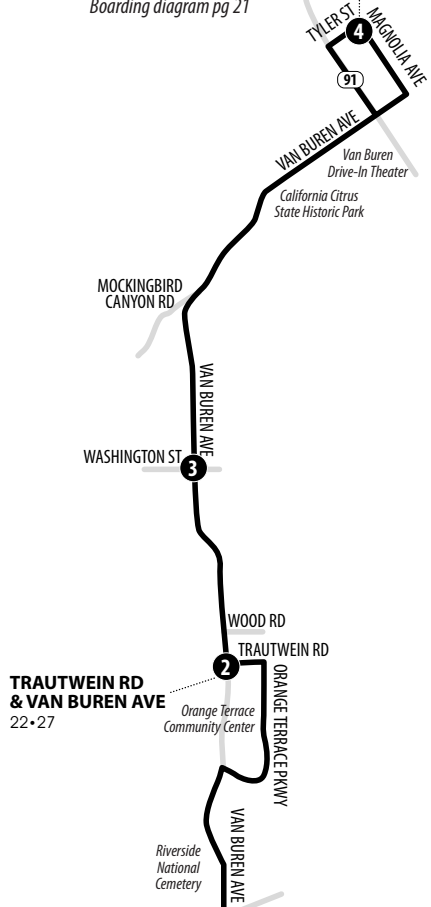

27

GALLERIA AT TYLER - PERRIS STATION TRANSIT CENTER

Information Center
(951) 565-5002
RiversideTransit.com
RTABus.com

Routing and timetables
subject to change.
Rutas y horarios son
sujetos a cambios.

Legend | Map not to scale

- 1** Time and/or Transfer Point
- T** Transfer Point

GALLERIA AT TYLER

1•10•12•13•14•15•21•27•200
Boarding diagram pg 21

PERRIS STATION TRANSIT CENTER

9•19•22•27•28•30
61•74•208•METROLINK
Boarding diagram pg 24

27

Northbound to Galleria at Tyler | Weekdays & Weekends

A.M. times are in PLAIN, **P.M. times are in BOLD** | Times are approximate

Perris Station Transit Center	Trautwein & Van Buren	Van Buren & Washington	Galleria at Tyler
1	2	3	4
5:45	6:11	6:15	6:30
6:40	7:06	7:12	7:27
7:41	8:07	8:13	8:30
8:35	9:01	9:07	9:25
9:34	10:02	10:08	10:26
10:35	11:05	11:12	11:31
11:42	12:12	12:19	12:40
12:41	1:11	1:17	1:38
1:55	2:25	2:31	2:52
2:46	3:16	3:22	3:43
4:01	4:31	4:37	4:58
4:56	5:26	5:32	5:50
6:09	6:39	6:44	7:02
7:08	7:34	7:39	7:56
7:51	8:17	8:22	8:39

27

Southbound to Perris Station Transit Center | Weekdays & Weekends

A.M. times are in PLAIN, **P.M. times are in BOLD** | Times are approximate

Galleria at Tyler	Van Buren & Washington	Trautwein & Van Buren	Perris Station Transit Center
4	3	2	1
6:43	6:58	7:03	7:31
7:34	7:50	7:55	8:25
8:28	8:46	8:51	9:21
9:23	9:45	9:51	10:23
10:28	10:50	10:56	11:28
11:31	11:53	11:59	12:31
12:36	12:58	1:04	1:36
1:36	1:58	2:04	2:36
2:45	3:07	3:13	3:45
3:45	4:07	4:14	4:46
4:57	5:19	5:26	5:58
5:57	6:17	6:22	6:54
6:46	7:06	7:11	7:41
8:06	8:24	8:29	8:57