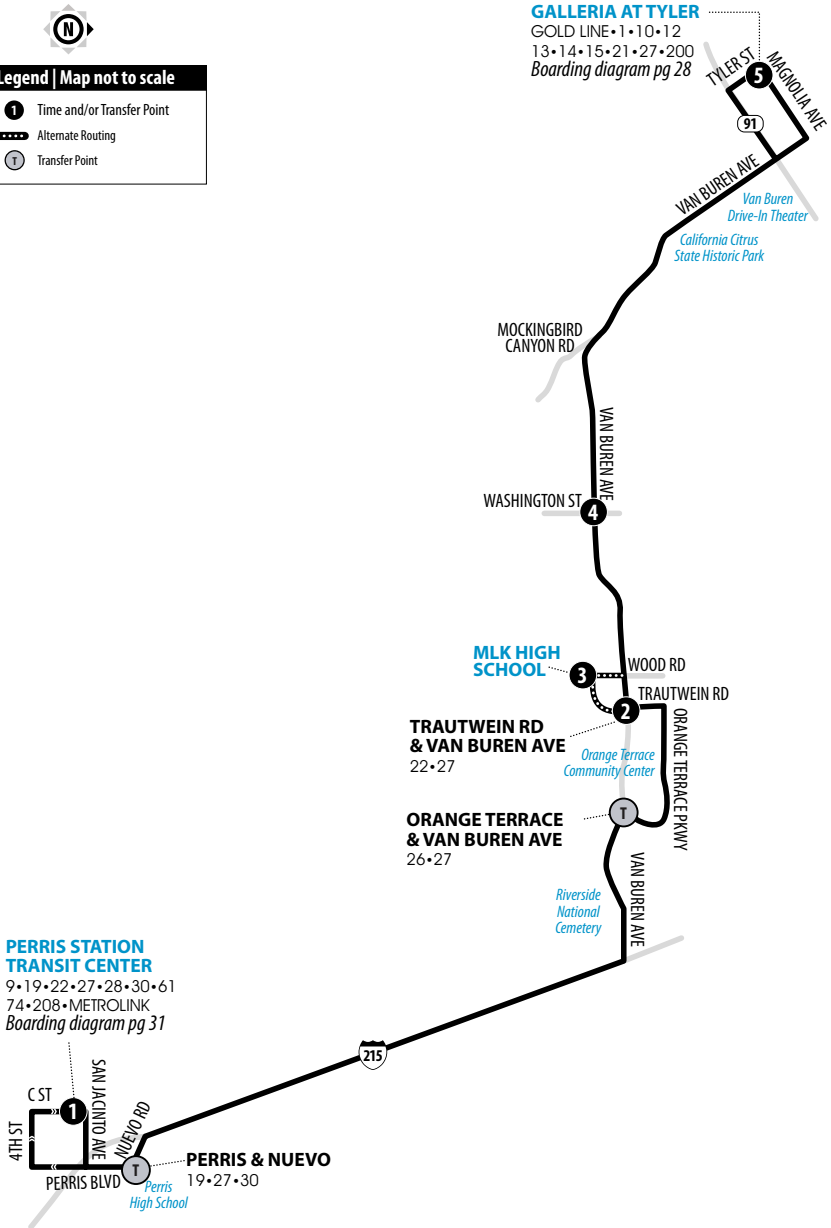

27

GALLERIA AT TYLER - PERRIS STATION TRANSIT CENTER

Information Center
(951) 565-5002
RiversideTransit.com
RTABus.com

Routing and timetables subject to change.
Rutas y horarios son sujetos a cambios.

Sunday service on: Memorial Day, Independence Day, Labor Day, Thanksgiving Day, Christmas Day and New Year's Day.

Legend | Map not to scale

- **1** Time and/or Transfer Point
- **.....** Alternate Routing
- **T** Transfer Point

GALLERIA AT TYLER
GOLD LINE • 1 • 10 • 12
13 • 14 • 15 • 21 • 27 • 200
Boarding diagram pg 28

PERRIS STATION TRANSIT CENTER
9 • 19 • 22 • 27 • 28 • 30 • 61
74 • 208 • METROLINK
Boarding diagram pg 31