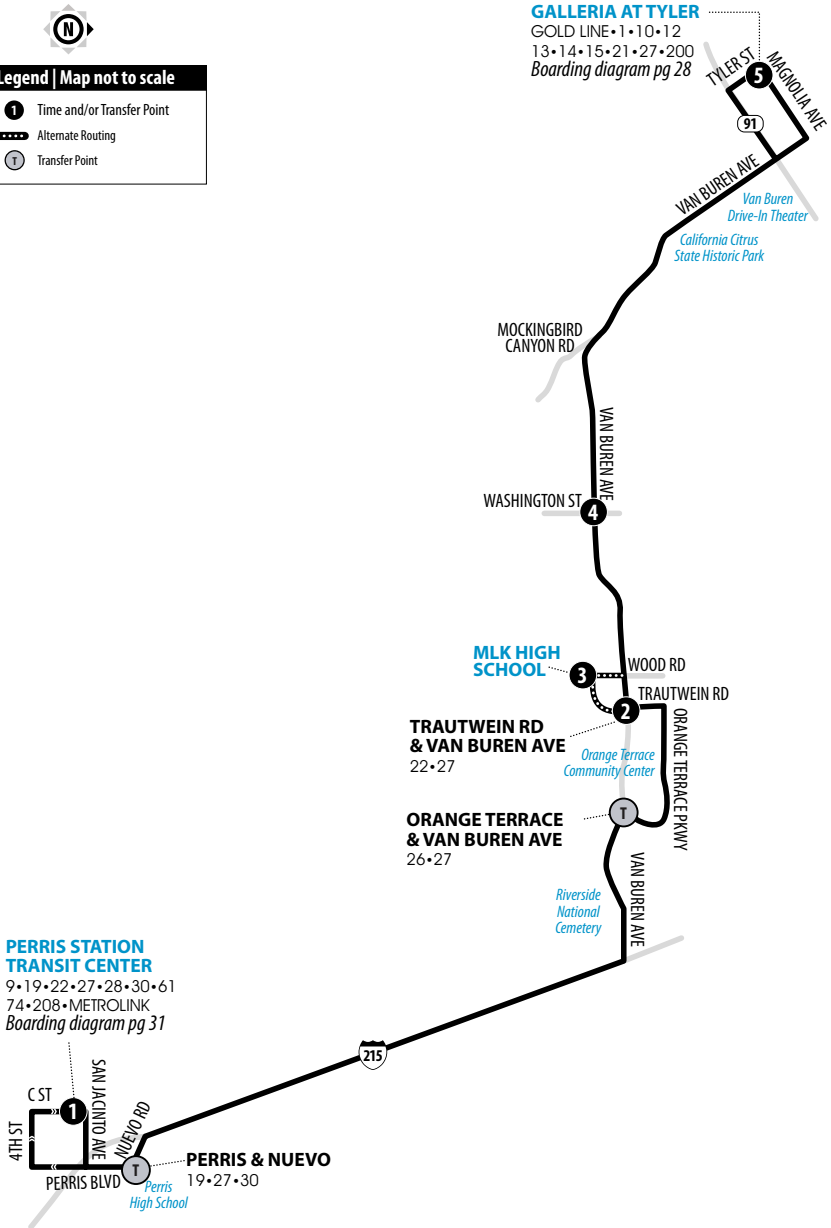

Legend | Map not to scale

- 1** Time and/or Transfer Point
-** Alternate Routing
- T** Transfer Point

GALLERIA AT TYLER
GOLD LINE • 1 • 10 • 12
13 • 14 • 15 • 21 • 27 • 200
Boarding diagram pg 28

PERRIS STATION TRANSIT CENTER
9 • 19 • 22 • 27 • 28 • 30 • 61
74 • 208 • METROLINK
Boarding diagram pg 31

A.M. times are in PLAIN, P.M. times are in BOLD | Times are approximate

Perris Station Transit Center	Trautwein & Van Buren	Wood Road at MLK High School	Van Buren & Washington	Galleria at Tyler
1	2	3	4	5
4:18	4:44	—	4:49	5:04
4:40	5:06	—	5:11	5:26
5:11	5:38	—	5:43	5:58
5:42	6:11	—	6:17	6:34
6:13	6:48	6:53	7:01	7:18
6:42	7:23	—	7:33	7:53
7:18	7:58	—	8:08	8:26
7:38	8:16	—	8:26	8:44
7:59	8:32	—	8:42	9:00
8:39	9:07	—	9:14	9:31
9:14	9:42	—	9:48	10:05
9:44	10:12	—	10:18	10:35
10:20	10:48	—	10:54	11:11
10:49	11:19	—	11:25	11:42
11:20	11:50	—	11:56	12:13
11:50	12:20	—	12:26	12:43
12:28	12:58	—	1:04	1:21
1:00	1:30	—	1:36	1:55
1:34	2:04	—	2:14	2:33
2:04	2:34	—	2:42	3:01
2:39	3:09	—	3:17	3:36
3:15	3:47	—	3:54	4:12
4:01	4:31	—	4:38	4:56
4:27	4:57	—	5:04	5:22
5:01	5:31	—	5:37	5:54
5:41	6:11	—	6:17	6:34
6:29	6:58	—	7:04	7:20
7:06	7:35	—	7:41	7:57
7:57	8:26	—	8:31	8:47
8:52	9:20	—	9:25	9:41

27

Weekends | Northbound to Galleria at Tyler

A.M. times are in PLAIN, **P.M. times are in BOLD** | Times are approximate

Perris Station Transit Center	Trautwein & Van Buren	Van Buren & Washington	Galleria at Tyler
1	2	4	5
5:48	6:14	6:18	6:33
6:49	7:15	7:21	7:36
7:41	8:07	8:13	8:30
8:38	9:04	9:10	9:28
9:34	10:02	10:08	10:26
10:33	11:03	11:10	11:29
11:42	12:12	12:19	12:40
12:41	1:11	1:17	1:38
1:55	2:25	2:31	2:52
2:46	3:16	3:22	3:43
4:01	4:31	4:37	4:58
4:56	5:26	5:32	5:50
6:09	6:39	6:44	7:02
7:08	7:34	7:39	7:56
7:51	8:17	8:22	8:39