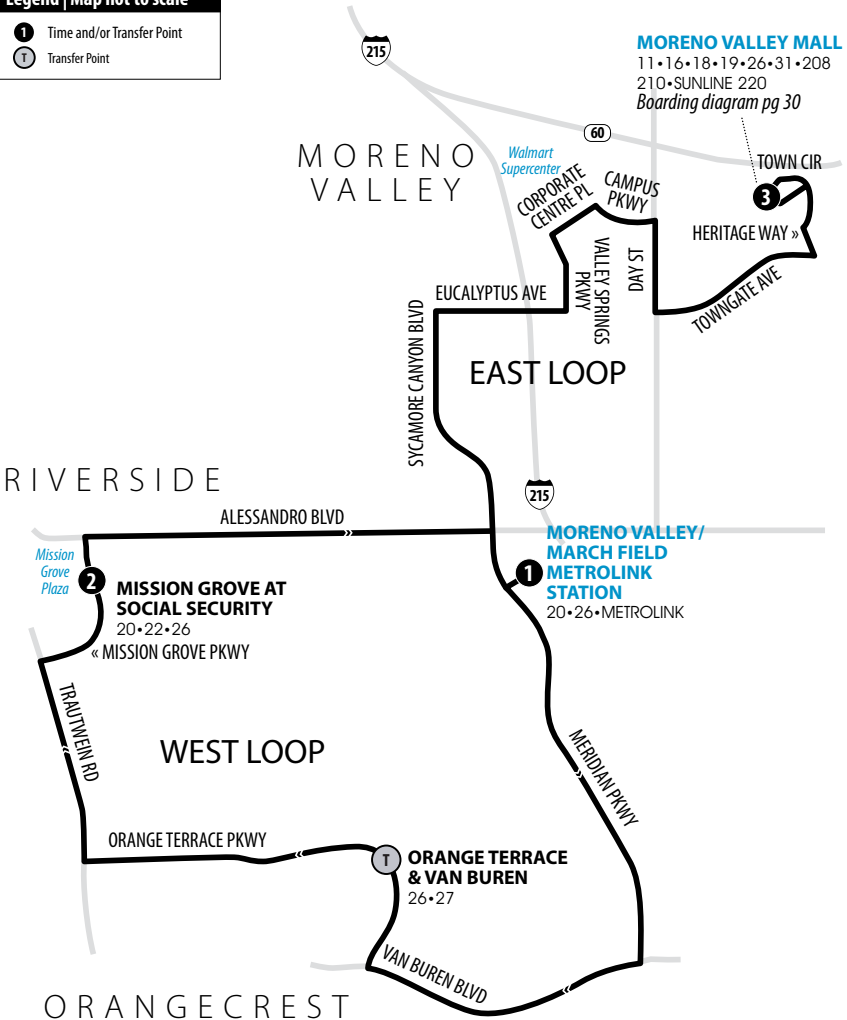

## MORENO VALLEY METROLINK STATION - ORANGECREST - MORENO VALLEY MALL

Information Center  
(951) 565-5002  
RiversideTransit.com  
RTABus.com

Routing and timetables  
subject to change.  
Rutas y horarios son  
sujetos a cambios.

### Legend | Map not to scale

- 1** Time and/or Transfer Point
- T** Transfer Point

A.M. times are in PLAIN, **P.M. times are in BOLD** | Times are approximate

West Loop			East Loop		
Moreno Valley/ March Field Metrolink Station Departure To Orangecrest	Mission Grove at Social Security	Moreno Valley/ March Field Metrolink Station Arrival	Moreno Valley/ March Field Metrolink Station Departure to Moreno Valley Mall	Moreno Valley Mall Departure	Moreno Valley/ March Field Metrolink Station Arrival
<b>1</b>	<b>2</b>	<b>1</b>	<b>1</b>	<b>3</b>	<b>1</b>
—	—	—	—	5:29	5:49
5:54	6:09	6:19	6:24	6:46	7:06
7:16	7:31	7:41	7:46	8:08	8:28
8:43	8:58	9:08	9:18	9:40	10:00
10:10	10:25	10:35	10:40	11:02	11:22
11:32	11:47	11:57	<b>12:02</b>	<b>12:24</b>	<b>12:44</b>
<b>12:54</b>	<b>1:09</b>	<b>1:19</b>	<b>1:24</b>	<b>1:46</b>	<b>2:06</b>
<b>2:16</b>	<b>2:31</b>	<b>2:41</b>	<b>2:46</b>	<b>3:08</b>	<b>3:28</b>
<b>3:38</b>	<b>3:53</b>	<b>4:03</b>	<b>4:08</b>	<b>4:30</b>	<b>4:50</b>
<b>5:00</b>	<b>5:15</b>	<b>5:25</b>	<b>5:35</b>	<b>5:57</b>	<b>6:17</b>
			<b>6:22</b>	<b>6:44</b>	—