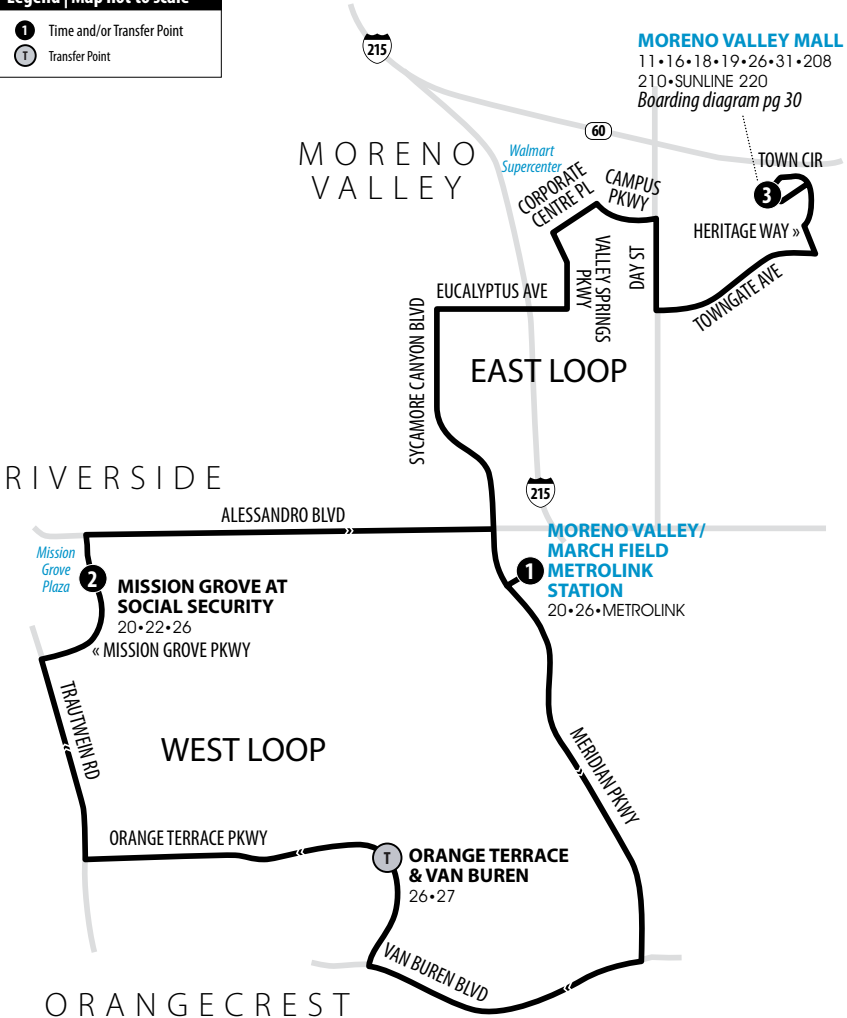

26

MORENO VALLEY METROLINK STATION - ORANGECREST - MORENO VALLEY MALL

Information Center
(951) 565-5002
RiversideTransit.com
RTABus.com

Routing and timetables
subject to change.
Rutas y horarios son
sujetos a cambios.

No service on weekends or: Memorial Day, Independence Day, Labor Day, Thanksgiving Day, Christmas Day and New Year's Day.

Legend | Map not to scale

- 1** Time and/or Transfer Point
- T** Transfer Point

A.M. times are in PLAIN, P.M. times are in BOLD | Times are approximate

West Loop			East Loop		
Moreno Valley/ March Field Metrolink Station Departure To Orangecrest	Mission Grove at Social Security	Moreno Valley/ March Field Metrolink Station Arrival	Moreno Valley/ March Field Metrolink Station Departure to Moreno Valley Mall	Moreno Valley Mall Departure	Moreno Valley/ March Field Metrolink Station Arrival
1	2	1	1	3	1
—	—	—	—	4:17	4:37
4:07	4:22	4:32	4:37	4:59	5:19
4:42	4:57	5:07	5:12	5:34	5:54
5:30	5:45	5:55	6:07	6:29	6:49
6:25	6:40	6:50	7:10	7:32	7:52
7:12	7:27	7:37	7:50	8:12	8:32
8:02	8:17	8:27	8:32	8:54	9:14
8:43	8:58	9:08	9:13	9:35	9:55
9:29	9:44	9:54	9:59	10:21	10:41
10:05	10:20	10:30	10:35	10:57	11:17
10:55	11:10	11:20	11:30	11:52	12:12
11:22	11:37	11:47	11:52	12:14	12:34
12:17	12:32	12:42	12:47	1:09	1:29
12:39	12:54	1:04	1:11	1:33	1:53
1:34	1:49	1:59	2:09	2:31	2:51
2:11	2:26	2:36	2:41	3:03	3:23
2:56	3:11	3:21	3:29	3:51	4:11
3:33	3:48	3:58	4:03	4:25	4:45
4:13	4:28	4:38	4:43	5:05	5:25
4:55	5:10	5:20	5:38	6:00	6:20
5:38	5:53	6:03	6:20	6:42	7:02
6:25	6:40	6:50	6:55	7:17	7:37
7:12	7:27	7:37	7:42	8:04	—
7:42	7:57	8:07			