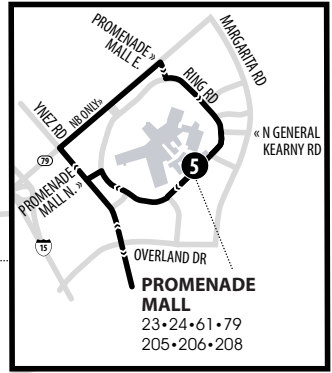

Routing and timetables
subject to change.
Rutas y horarios son
sujetos a cambios.

Legend | Map not to scale

- 1** Time and/or Transfer Point
- T** Transfer Point

24 Northbound to Promenade Mall | Weekdays & Weekends

A.M. times are in PLAIN, **P.M. times are in BOLD** | Times are approximate

Temecula Valley Hospital	Pechanga Resort	Pujol & Main	Margarita & Rancho California	Promenade Mall
1	2	3	4	5
7:40	8:06	8:18	8:33	8:46
8:48	9:14	9:28	9:43	9:56
9:52	10:18	10:31	10:46	11:01
11:05	11:34	11:47	12:02	12:17
12:19	12:48	1:01	1:16	1:31
1:23	1:52	2:05	2:21	2:36
2:33	3:02	3:15	3:31	3:46
3:45	4:14	4:27	4:43	4:56
4:55	5:24	5:37	5:49	6:00
6:10	6:39	6:52	7:04	7:13

24 Southbound to Temecula Valley Hospital | Weekdays & Weekends

A.M. times are in PLAIN, **P.M. times are in BOLD** | Times are approximate

Promenade Mall	Margarita & Rancho California	Pujol & Main	Pechanga Resort	Temecula Valley Hospital
5	4	3	2	1
7:49	8:00	8:11	8:21	8:38
8:41	8:56	9:11	9:24	9:42
9:54	10:09	10:26	10:39	10:57
11:05	11:21	11:40	11:53	12:11
12:12	12:28	12:44	12:57	1:15
1:19	1:36	1:52	2:05	2:23
2:32	2:49	3:04	3:17	3:35
3:43	4:00	4:15	4:28	4:45
4:58	5:15	5:30	5:43	6:00
6:12	6:29	6:44	6:57	7:14