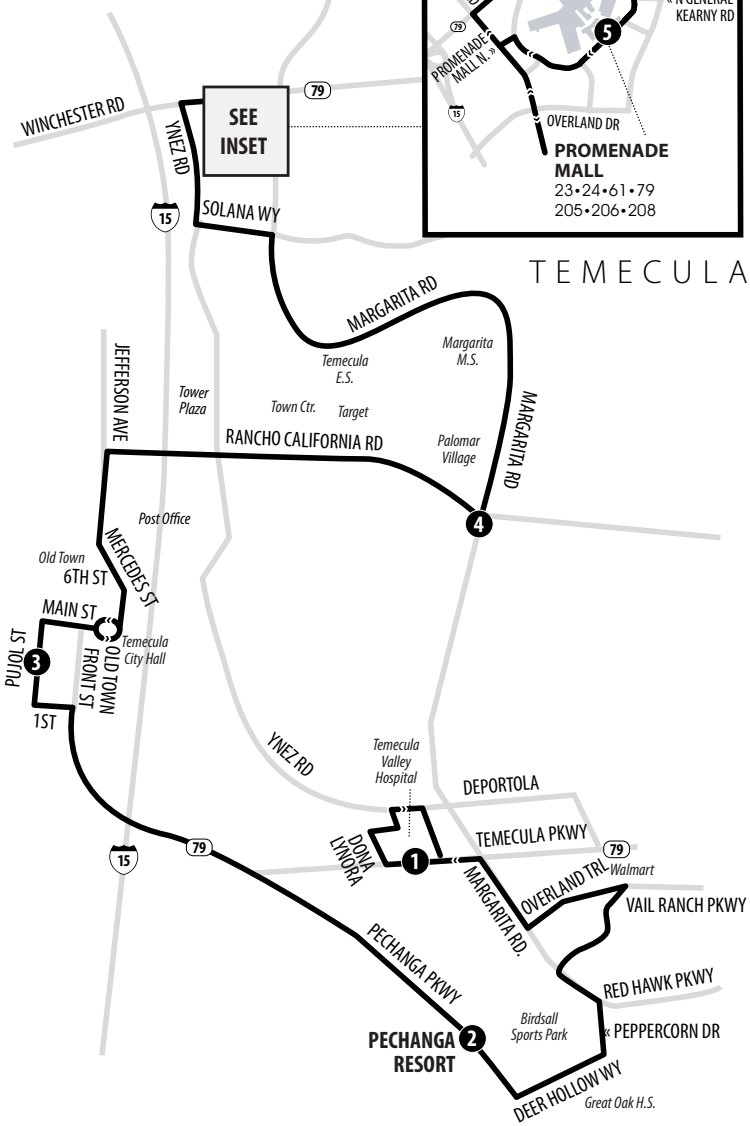

Routing and timetables
subject to change.
Rutas y horarios son
sujetos a cambios.

Legend | Map not to scale

- 1** Time and/or Transfer Point
- T** Transfer Point

24 Northbound to Promenade Mall | Weekdays & Weekends

A.M. times are in PLAIN, **P.M. times are in BOLD** | Times are approximate

Temecula Valley Hospital	Pechanga Resort	Pujol & Main	Margarita & Rancho California	Promenade Mall
1	2	3	4	5
7:40	8:06	8:18	8:33	8:46
8:48	9:14	9:28	9:43	9:56
9:52	10:18	10:31	10:46	11:01
11:05	11:34	11:47	12:02	12:17
12:19	12:48	1:01	1:16	1:31
1:23	1:52	2:05	2:21	2:36
2:33	3:02	3:15	3:31	3:46
3:45	4:14	4:27	4:43	4:56
4:55	5:24	5:37	5:49	6:00
6:10	6:39	6:52	7:04	7:13

24 Southbound to Temecula Valley Hospital | Weekdays & Weekends

A.M. times are in PLAIN, **P.M. times are in BOLD** | Times are approximate

Promenade Mall	Margarita & Rancho California	Pujol & Main	Pechanga Resort	Temecula Valley Hospital
5	4	3	2	1
7:49	8:00	8:11	8:21	8:38
8:41	8:56	9:11	9:24	9:42
9:54	10:09	10:26	10:39	10:57
11:05	11:21	11:40	11:53	12:11
12:12	12:28	12:44	12:57	1:15
1:19	1:36	1:52	2:05	2:23
2:32	2:49	3:04	3:17	3:35
3:43	4:00	4:15	4:28	4:45
4:58	5:15	5:30	5:43	6:00
6:12	6:29	6:44	6:57	7:14