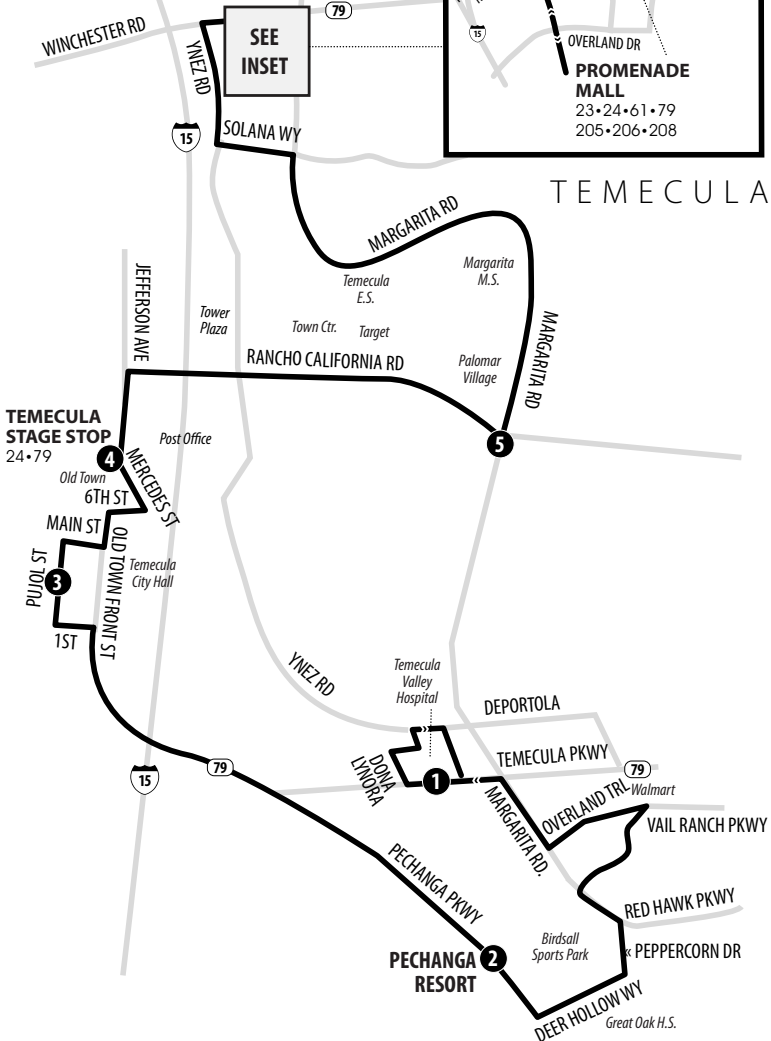

Routing and timetables
subject to change.
Rutas y horarios son
sujetos a cambios.

Legend | Map not to scale

- 1** Time and/or Transfer Point
- T** Transfer Point

24

Northbound to Promenade Mall | Weekdays & Weekends

A.M. times are in PLAIN, **P.M. times are in BOLD** | Times are approximate

Temecula Valley Hospital	Pechanga Resort	Pujol & Main	Temecula Stage Stop 6th & Front	Margarita & Rancho California	Promenade Mall
1	2	3	4	5	6
7:40	8:06	8:18	8:24	8:33	8:46
8:48	9:14	9:28	9:34	9:43	9:56
9:52	10:18	10:31	10:37	10:46	11:01
11:05	11:34	11:47	11:52	12:02	12:17
12:19	12:48	1:01	1:06	1:16	1:31
1:23	1:52	2:05	2:10	2:21	2:36
2:33	3:02	3:15	3:20	3:31	3:46
3:45	4:14	4:27	4:32	4:43	4:56
4:55	5:24	5:37	5:42	5:49	6:00
6:10	6:39	6:52	6:57	7:04	7:13

24

Southbound to Temecula Valley Hospital | Weekdays & Weekends

A.M. times are in PLAIN, **P.M. times are in BOLD** | Times are approximate

Promenade Mall	Margarita & Rancho California	Temecula Stage Stop 6th & Front	Pujol & Main	Pechanga Resort	Temecula Valley Hospital
6	5	4	3	2	1
7:49	8:00	8:09	8:11	8:21	8:38
8:41	8:56	9:08	9:11	9:24	9:42
9:54	10:09	10:21	10:26	10:39	10:57
11:05	11:21	11:35	11:40	11:53	12:11
12:12	12:28	12:39	12:44	12:57	1:15
1:19	1:36	1:47	1:52	2:05	2:23
2:32	2:49	3:00	3:04	3:17	3:35
3:43	4:00	4:11	4:15	4:28	4:45
4:58	5:15	5:26	5:30	5:43	6:00
6:12	6:29	6:40	6:44	6:57	7:14