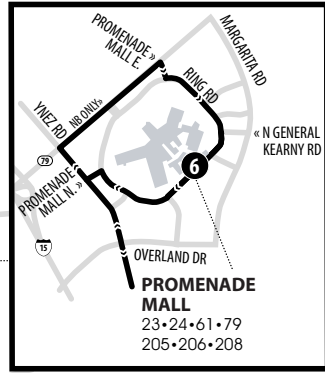

Routing and timetables
subject to change.
Rutas y horarios son
sujetos a cambios.

Legend | Map not to scale

- 1** Time and/or Transfer Point
- T** Transfer Point

24

Northbound to Promenade Mall | Weekdays & Weekends

A.M. times are in PLAIN, **P.M. times are in BOLD** | Times are approximate

Temecula Valley Hospital	Pechanga Resort	Pujol & Main	Temecula Stage Stop 6th & Front	Margarita & Rancho California	Promenade Mall
1	2	3	4	5	6
7:40	8:06	8:18	8:24	8:33	8:46
8:48	9:14	9:28	9:34	9:43	9:56
9:52	10:18	10:31	10:37	10:46	11:01
11:05	11:34	11:47	11:52	12:02	12:17
12:19	12:48	1:01	1:06	1:16	1:31
1:23	1:52	2:05	2:10	2:21	2:36
2:33	3:02	3:15	3:20	3:31	3:46
3:45	4:14	4:27	4:32	4:43	4:56
4:55	5:24	5:37	5:42	5:49	6:00
6:10	6:39	6:52	6:57	7:04	7:13

24

Southbound to Temecula Valley Hospital | Weekdays & Weekends

A.M. times are in PLAIN, **P.M. times are in BOLD** | Times are approximate

Promenade Mall	Margarita & Rancho California	Temecula Stage Stop 6th & Front	Pujol & Main	Pechanga Resort	Temecula Valley Hospital
6	5	4	3	2	1
7:49	8:00	8:09	8:11	8:21	8:38
8:41	8:56	9:08	9:11	9:24	9:42
9:54	10:09	10:21	10:26	10:39	10:57
11:05	11:21	11:35	11:40	11:53	12:11
12:12	12:28	12:39	12:44	12:57	1:15
1:19	1:36	1:47	1:52	2:05	2:23
2:32	2:49	3:00	3:04	3:17	3:35
3:43	4:00	4:11	4:15	4:28	4:45
4:58	5:15	5:26	5:30	5:43	6:00
6:12	6:29	6:40	6:44	6:57	7:14