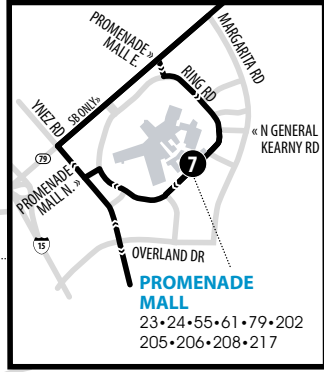

- 1** Time and/or Transfer Point
- ⋯** Alternate Routing
- T** Transfer Point

24

Weekdays | Northbound to Promenade Mall

A.M. times are in PLAIN, **P.M. times are in BOLD** | Times are approximate

Temecula Valley Hospital	Pechanga Resort	Pujol & Main	Temecula Stage Stop 6th & Front	Temecula Library	Margarita & Rancho California	Promenade Mall
1	2	3	4	5	6	7
6:12	6:39	6:51	6:57	7:08	7:18	7:30
7:12	7:39	7:52	7:58	—	8:08	8:21
8:05	8:34	8:48	8:54	—	9:04	9:19
9:05	9:36	9:50	9:56	—	10:06	10:21
10:00	10:31	10:45	10:51	—	11:01	11:16
10:59	11:30	11:44	11:50	—	12:00	12:15
12:02	12:33	12:47	12:53	—	1:04	1:19
12:57	1:29	1:43	1:49	—	2:00	2:15
1:54	2:27	2:41	2:47	—	2:58	3:13
3:00	3:33	3:50	3:55	—	4:07	4:22
4:10	4:43	4:58	5:03	—	5:15	5:31
5:00	5:33	5:48	5:53	—	6:05	6:21
6:05	6:31	6:45	6:49	—	7:01	7:14
7:04	7:30	7:44	7:48	—	8:00	8:13

24

Weekdays | Southbound to Temecula Valley Hospital

A.M. times are in PLAIN, **P.M. times are in BOLD** | Times are approximate

Promenade Mall	Temecula Library	Margarita & Rancho California	Temecula Stage Stop 6th & Front	Pujol & Main	Pechanga Resort	Temecula Valley Hospital
7	5	6	4	3	2	1
5:53	—	6:08	6:17	6:21	6:33	6:51
6:49	—	7:04	7:13	7:17	7:29	7:47
7:54	—	8:09	8:21	8:25	8:37	8:55
8:50	—	9:07	9:20	9:24	9:37	9:55
9:46	—	10:03	10:16	10:20	10:33	10:51
10:49	—	11:06	11:19	11:23	11:36	11:54
11:42	—	11:59	12:12	12:16	12:29	12:47
12:39	—	12:56	1:09	1:13	1:26	1:44
1:46	—	2:03	2:16	2:20	2:33	2:53
2:41	3:06	3:15	3:28	3:32	3:44	4:04
3:47	—	4:04	4:17	4:20	4:32	4:50
4:53	—	5:10	5:22	5:25	5:37	5:55
5:52	—	6:09	6:21	6:24	6:36	6:54
6:51	—	7:06	7:16	7:19	7:31	7:49