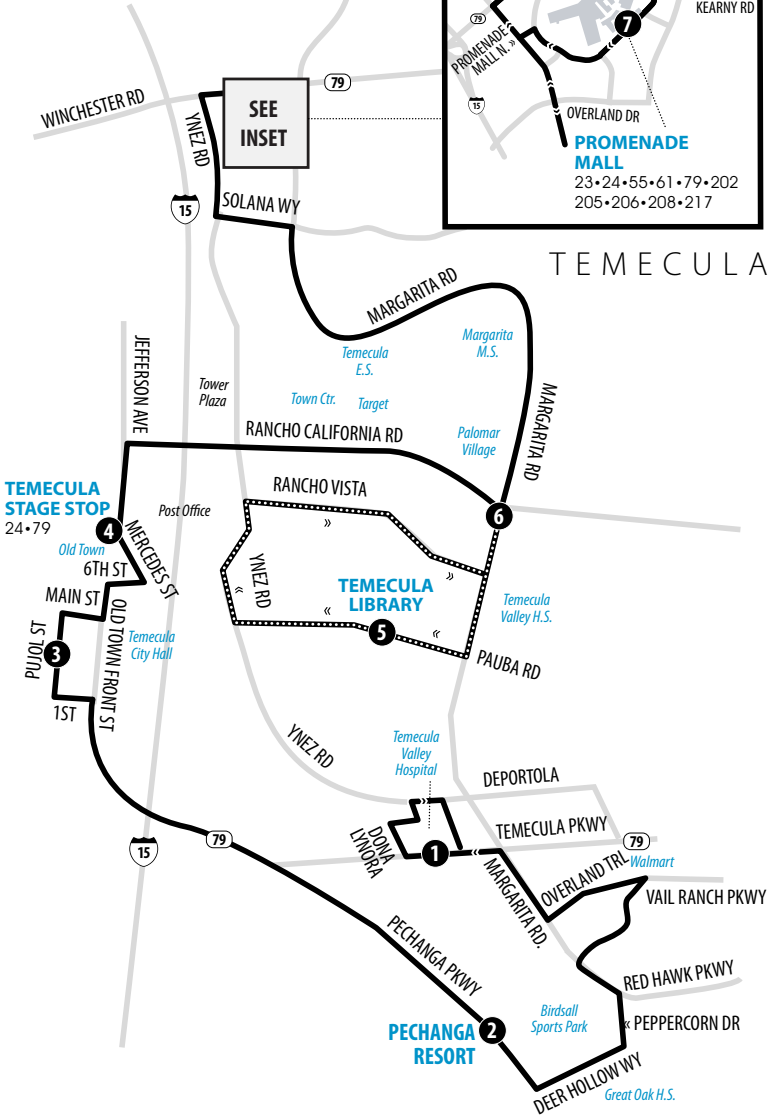

- 1** Time and/or Transfer Point
- ⋯** Alternate Routing
- T** Transfer Point

24

Weekdays | Northbound to Promenade Mall

A.M. times are in PLAIN, **P.M. times are in BOLD** | Times are approximate

Temecula Valley Hospital	Pechanga Resort	Pujol & Main	Temecula Stage Stop 6th & Front	Temecula Library	Margarita & Rancho California	Promenade Mall
1	2	3	4	5	6	7
6:12	6:39	6:51	6:57	7:08	7:18	7:30
7:12	7:39	7:52	7:58	—	8:08	8:21
8:05	8:34	8:48	8:54	—	9:04	9:19
9:05	9:36	9:50	9:56	—	10:06	10:21
10:00	10:31	10:45	10:51	—	11:01	11:16
10:59	11:30	11:44	11:50	—	12:00	12:15
12:02	12:33	12:47	12:53	—	1:04	1:19
12:57	1:29	1:43	1:49	—	2:00	2:15
1:54	2:27	2:41	2:47	—	2:58	3:13
3:00	3:33	3:50	3:55	—	4:07	4:22
4:10	4:43	4:58	5:03	—	5:15	5:31
5:00	5:33	5:48	5:53	—	6:05	6:21
6:05	6:31	6:45	6:49	—	7:01	7:14
7:04	7:30	7:44	7:48	—	8:00	8:13

24

Weekends | Southbound to Temecula Valley Hospital

A.M. times are in PLAIN, P.M. times are in BOLD | Times are approximate

Promenade Mall	Margarita & Rancho California	Temecula Stage Stop 6th & Front	Pujol & Main	Pechanga Resort	Temecula Valley Hospital
7	6	4	3	2	1
7:49	8:00	8:09	8:11	8:21	8:38
8:41	8:56	9:08	9:11	9:24	9:42
9:54	10:09	10:21	10:26	10:39	10:57
11:05	11:21	11:35	11:40	11:53	12:11
12:12	12:28	12:39	12:44	12:57	1:15
1:19	1:36	1:47	1:52	2:05	2:23
2:32	2:49	3:00	3:04	3:17	3:35
3:43	4:00	4:11	4:15	4:28	4:45
4:58	5:15	5:26	5:30	5:43	6:00
6:12	6:29	6:40	6:44	6:57	7:14