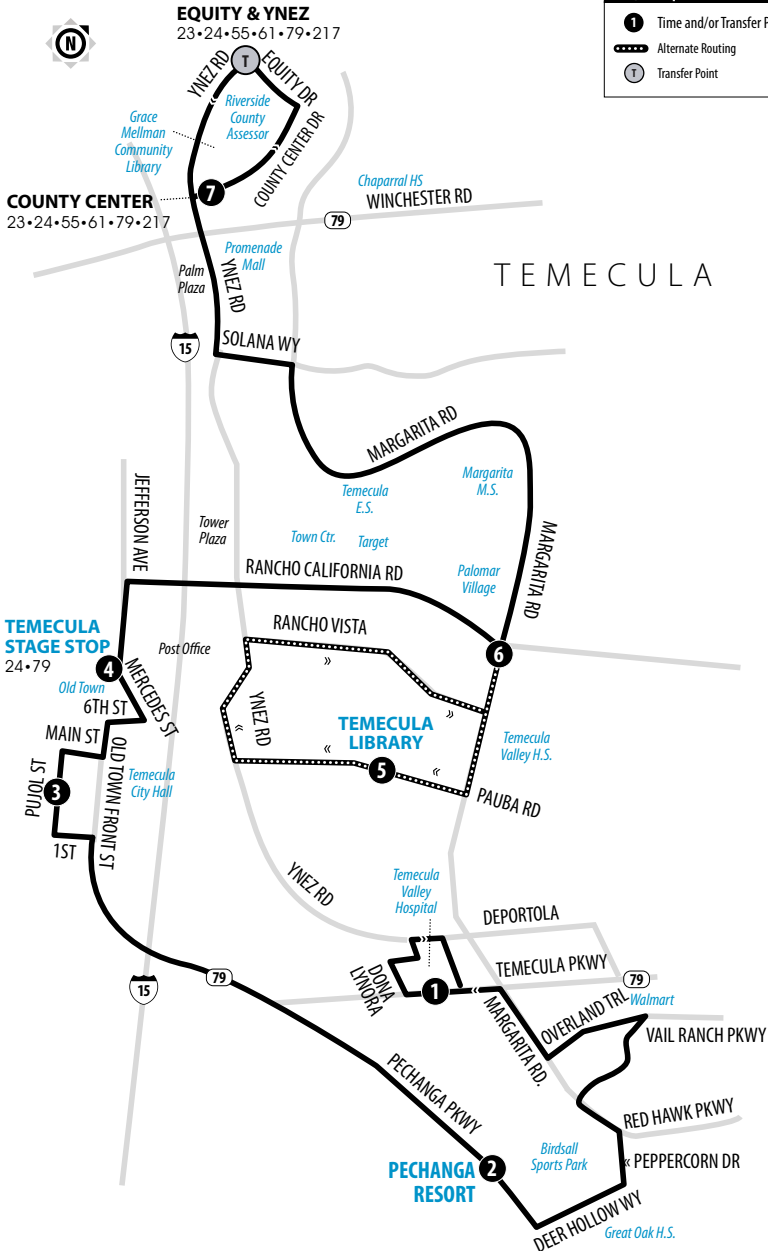

- 1** Time and/or Transfer Point
-** Alternate Routing
- 1** Transfer Point

24

Weekdays | Northbound to County Center

A.M. times are in PLAIN, **P.M. times are in BOLD** | Times are approximate

Temecula Valley Hospital	Pechanga Resort	Pujol & Main	Temecula Stage Stop 6th & Front	Temecula Library	Margarita & Rancho California	County Center
1	2	3	4	5	6	7
5:19	5:45	5:57	6:01	—	6:11	6:23
6:21	6:48	7:00	7:06	7:17	7:27	7:39
7:24	7:51	8:04	8:10	—	8:20	8:33
8:29	8:58	9:12	9:18	—	9:28	9:43
9:30	10:01	10:15	10:21	—	10:31	10:46
10:34	11:05	11:19	11:25	—	11:35	11:50
11:39	12:10	12:24	12:30	—	12:41	12:56
12:45	1:17	1:31	1:37	—	1:48	2:03
1:52	2:25	2:39	2:45	—	2:56	3:11
3:00	3:33	3:50	3:55	—	4:07	4:22
4:08	4:41	4:56	5:01	—	5:13	5:29
4:54	5:27	5:42	5:47	—	5:59	6:15
5:52	6:18	6:32	6:36	—	6:48	7:01
7:02	7:28	7:42	7:46	—	7:58	8:11

A.M. times are in PLAIN, **P.M. times are in BOLD** | Times are approximate

County Center	Margarita & Rancho California	Temecula Stage Stop 6th & Front	Pujol & Main	Pechanga Resort	Temecula Valley Hospital
7	6	4	3	2	1
7:49	8:00	8:09	8:11	8:21	8:38
8:41	8:56	9:08	9:11	9:24	9:42
9:54	10:09	10:21	10:26	10:39	10:57
11:05	11:21	11:35	11:40	11:53	12:11
12:12	12:28	12:39	12:44	12:57	1:15
1:19	1:36	1:47	1:52	2:05	2:23
2:32	2:49	3:00	3:04	3:17	3:35
3:43	4:00	4:11	4:15	4:28	4:45
4:58	5:15	5:26	5:30	5:43	6:00
6:12	6:29	6:40	6:44	6:57	7:14