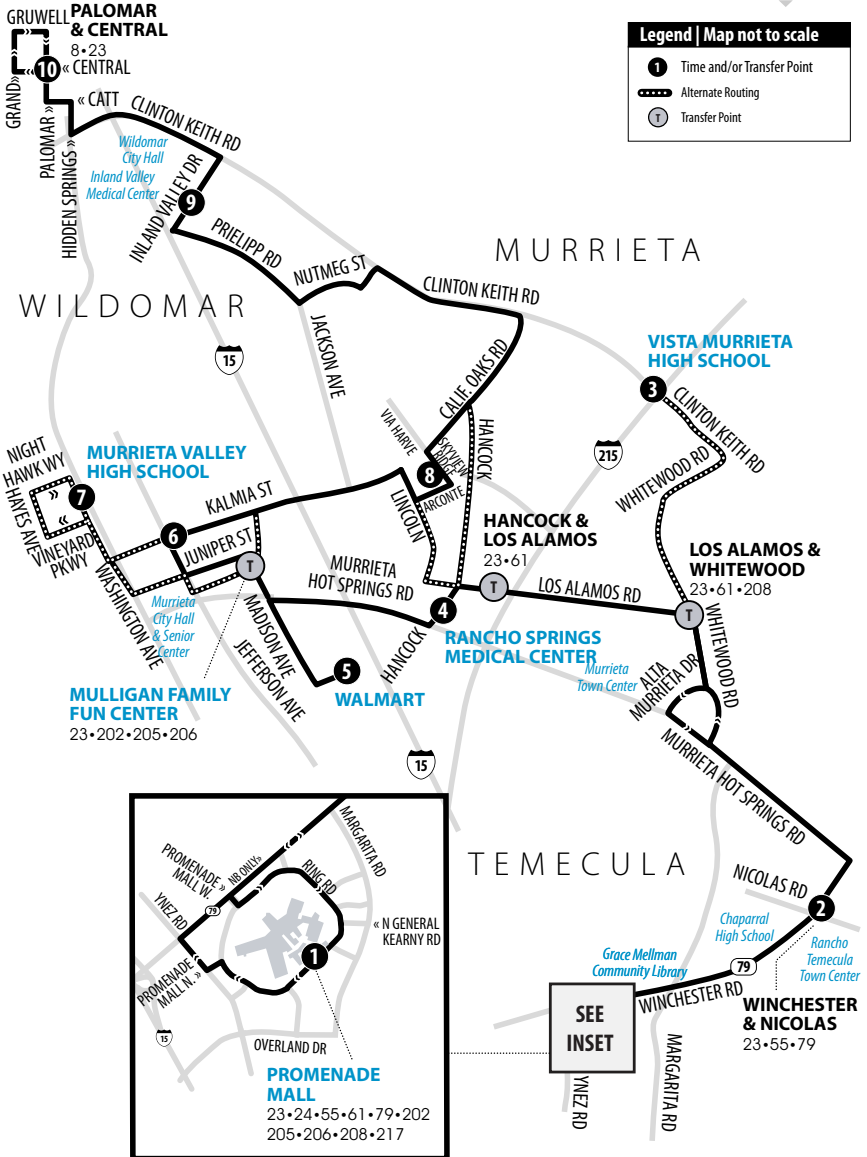

Legend | Map not to scale

- 1** Time and/or Transfer Point
- ⋯** Alternate Routing
- T** Transfer Point

A.M. times are in PLAIN, **P.M. times are in BOLD** | Times are approximate

A = Alternate routing from Murrieta Valley High School, operates when school is in session only.

C = Travels via Nighthawk Wy, right Washington St, left Juniper St, left to Murrieta Senior Center stop, left back to Juniper St, right Jefferson Ave, left Los Alamos Rd, left Madison St, right Kalmia St becomes California Oaks Rd, right Lincoln Ave, left Los Alamos Rd, right Parkcrest Dr, left Calle Yorba Vista, left Hancock Ave, right California Oaks Rd and usual Route 23 north to Inland Valley Medical Center.

23

Weekends | Northbound to Wildomar

A.M. times are in PLAIN, **P.M. times are in BOLD** | Times are approximate

Promenade Mall	Winchester & Nicolas	Rancho Springs Medical Center	Murrieta Walmart	Kalmia & Jefferson	Skyview Ridge Amanda Apts	Inland Valley Medical Center	Palomar & Central
1	2	4	5	6	8	9	10
7:56	8:05	8:27	8:33	8:41	8:48	8:57	9:12
8:56	9:05	9:27	9:33	9:43	9:50	10:00	10:15
10:06	10:17	10:39	10:45	10:55	11:02	11:12	11:27
11:11	11:23	11:49	11:55	12:05	12:12	12:22	12:37
12:25	12:37	1:05	1:11	1:21	1:28	1:38	1:55
1:39	1:51	2:19	2:25	2:35	2:42	2:51	3:08
2:44	2:56	3:24	3:30	3:40	3:47	3:56	4:13
3:56	4:08	4:36	4:42	4:52	4:59	5:09	5:26
5:06	5:18	5:46	5:52	6:02	6:09	6:19	6:34
6:10	6:22	6:50	6:56	7:04	7:11	7:26	—