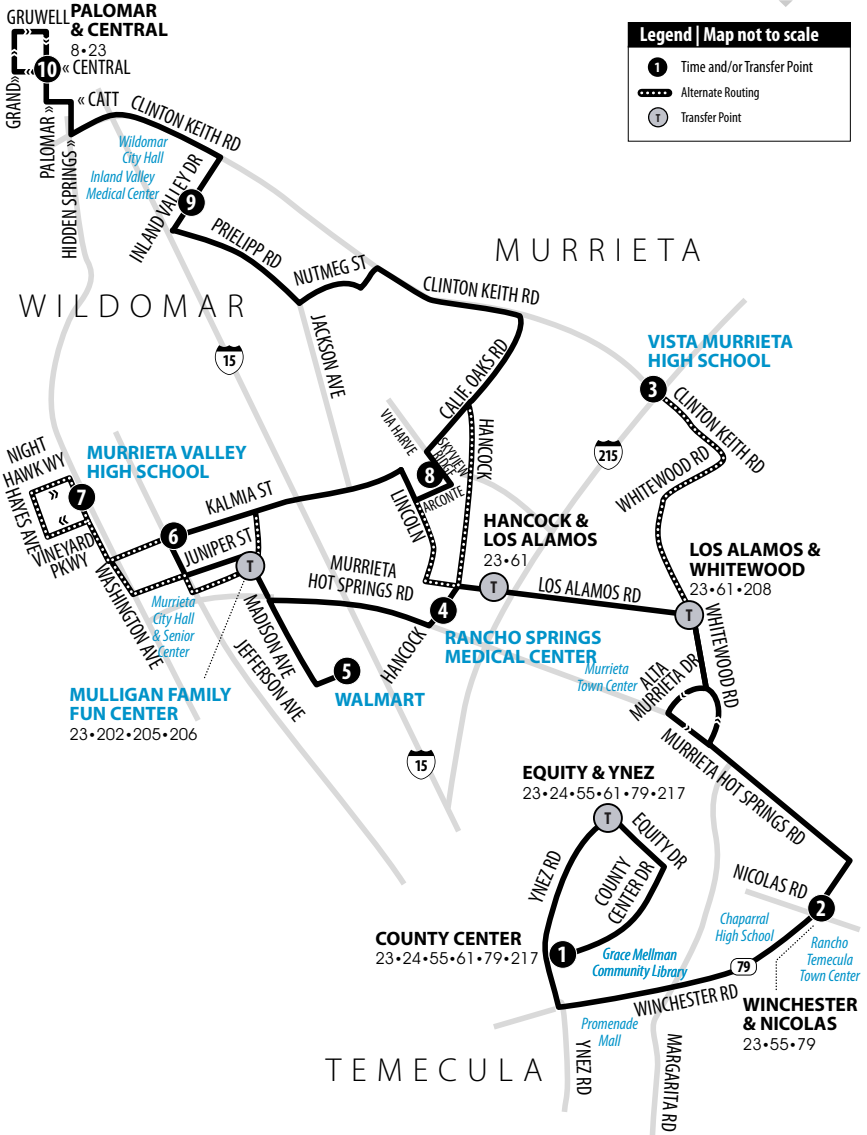

23

TEMECULA - MURRIETA - WILDOMAR

Information Center
(951) 565-5002
RiversideTransit.com
RTABus.com

Routing and timetables
subject to change.
Rutas designadas y horarios
son sujetos a cambios.

Sunday service on: Memorial Day, Independence Day, Labor Day, Thanksgiving Day, Christmas Day and New Year's Day.

Legend | Map not to scale

- **1** Time and/or Transfer Point
- **⋯** Alternate Routing
- **T** Transfer Point