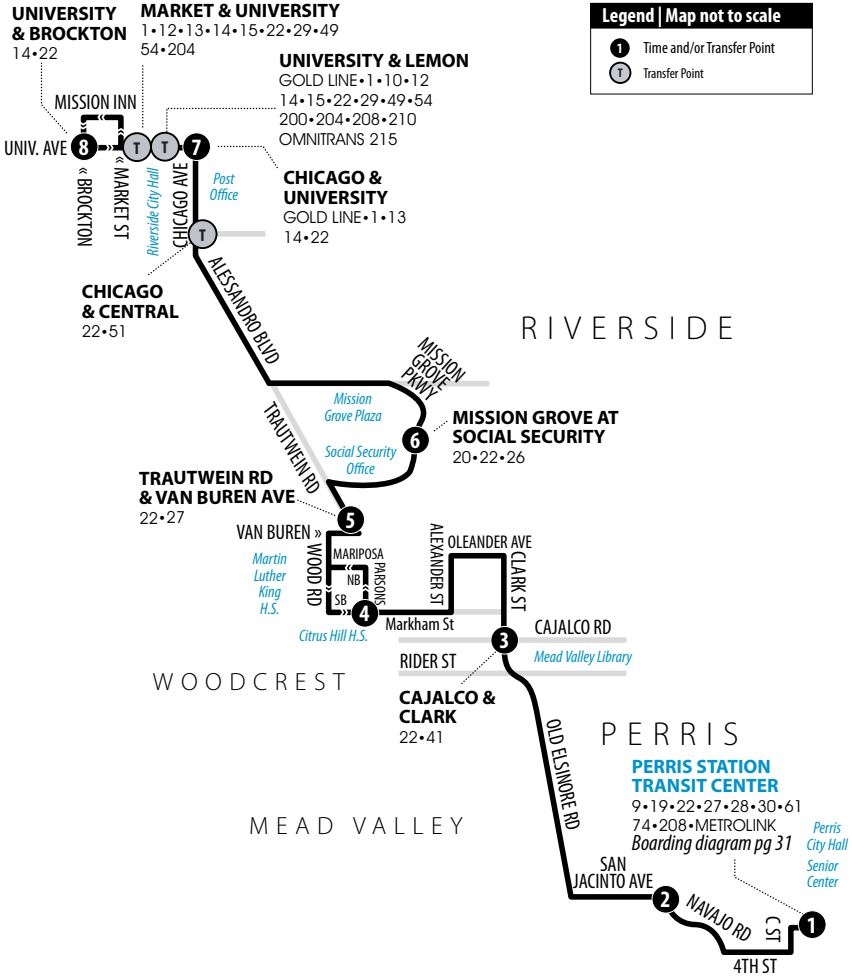

22

DOWNTOWN RIVERSIDE - PERRIS STATION TRANSIT CENTER

Information Center
(951) 565-5002
RiversideTransit.com
RTABus.com

Routing and timetables
subject to change.
Rutas y horarios son
sujetos a cambios.

Sunday service on: Memorial Day, Independence Day, Labor Day, Thanksgiving Day, Christmas Day and New Year's Day.

Legend | Map not to scale

- 1** Time and/or Transfer Point
- T** Transfer Point

A.M. times are in PLAIN, **P.M. times are in BOLD** | Times are approximate

S = Operates when school is in session only

	Perris Station Transit Center	San Jacinto & Navajo	Clark & Cajalco	Parsons & Markham	Trautwein & Van Buren	Mission Grove at Social Security	University & Chicago	University & Brockton
	1	2	3	4	5	6	7	8
	4:34	4:39	4:48	4:59	5:06	5:10	5:22	5:32
	5:09	5:15	5:25	5:37	5:47	5:51	6:07	6:19
	5:52	5:58	6:11	6:25	6:35	6:41	7:03	7:20
	6:36	6:42	6:55	7:13	7:25	7:30	7:52	8:05
	7:20	7:26	7:38	7:51	8:00	8:05	8:25	8:38
	8:00	8:06	8:18	8:31	8:40	8:45	9:02	9:15
	8:56	9:02	9:14	9:27	9:36	9:41	9:58	10:11
	9:45	9:51	10:02	10:15	10:24	10:29	10:46	11:01
	10:39	10:45	10:56	11:09	11:18	11:23	11:40	11:55
	11:07	11:13	11:24	11:36	11:45	11:50	12:07	12:22
	11:51	11:57	12:09	12:21	12:32	12:37	12:55	1:10
	12:43	12:49	1:01	1:13	1:24	1:29	1:47	2:02
	1:31	1:37	1:49	2:01	2:12	2:17	2:35	2:50
	2:09	2:15	2:27	2:39	2:50	2:55	3:13	3:28
S	—	—	—	3:00	3:13	3:17	—	—
	3:03	3:09	3:21	3:33	3:44	3:49	4:07	4:22
	3:53	3:59	4:11	4:24	4:35	4:40	4:58	5:13
	4:38	4:45	4:57	5:09	5:20	5:25	5:43	6:00
	5:45	5:52	6:04	6:16	6:27	6:32	6:50	7:07
	6:44	6:51	7:03	7:15	7:26	7:31	7:49	8:06
	7:42	7:49	8:01	8:13	8:23	8:28	8:45	8:58
	8:48	8:54	9:05	9:16	9:25	9:29	9:45	9:57